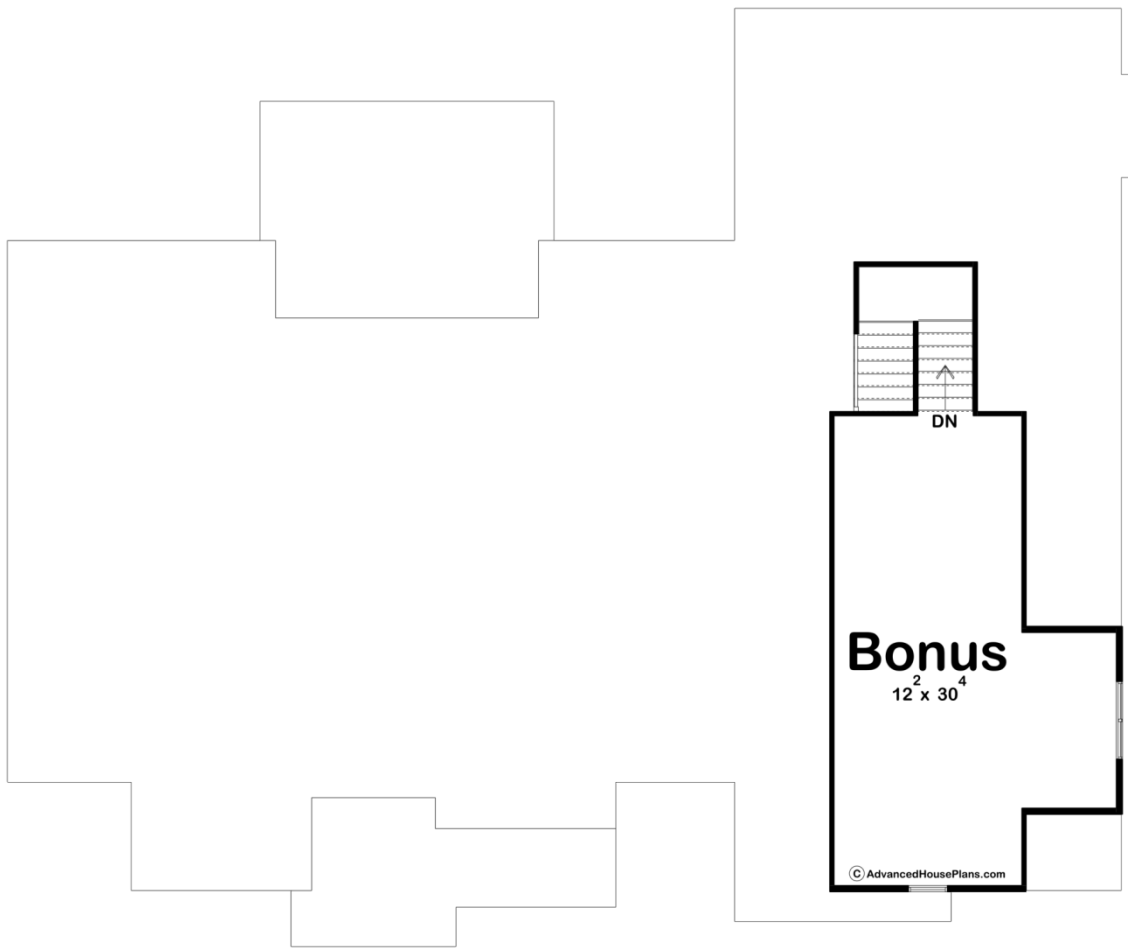

**30225 - Williamsport Data Sheet**

2569 SQ FT	4 BEDS	3 BATHS	2 BAYS	72' 8" WIDE	60' 8" DEEP
---------------	-----------	------------	-----------	----------------	----------------

### Layout

Bedrooms	4
Bathrooms	3
Garage Bays	2

### Exterior Dimensions

Width	72' 8"
Depth	60' 8"

## Plan Description

The Williamsport plan is a beautiful Modern Farmhouse Style House Plan with 2569 square feet, 4 bedrooms, and 3 bathrooms. The exterior of the plan is a gorgeous mix of brick, board and batten, as well as wood and dark accents. This home would be a stunning addition to any neighborhood and is perfect for many people. Entering the home upon the covered porch welcomes you into a gorgeous entryway that connects right to a dining room, or opens to the great room. Head straight in to see the open-concept space including the dinette, kitchen, dining and great room. The kitchen has a connecting servery and walk-in pantry, to provide a sense of ease going from kitchen to dining room. The dinette has access to a covered rear patio, perfect for entertaining. The right side of the home is where the master bedroom can be found, complete with a spacious bathroom with double vanities, a separate shower, toilet, and soaking tub. The walk-in closet is large and has connection to the laundry room as well as loops back out into the mudroom. A powder bath, stairs, and access to the two-car garage can be found here. The right side of the home is where the additional bedrooms can be found, each with their own walk-in closet and a shared Hollywood bathroom. Upstairs is where an additional bonus room can be found that adds an extra 467 square feet, perfect for another bedroom, hangout spot, or storage.