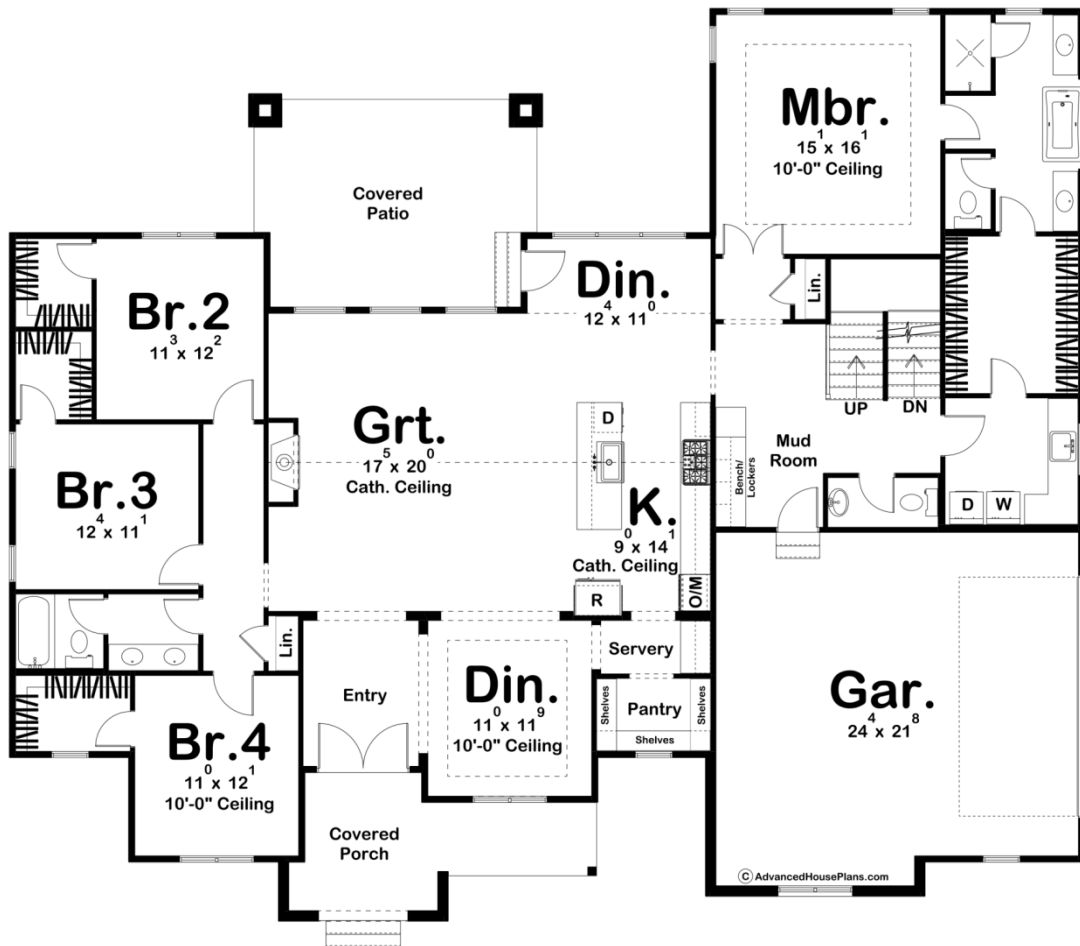

**30225 - Williamsport Data Sheet**

2569 SQ FT	4 BEDS	3 BATHS	2 BAYS	72' 8" WIDE	60' 8" DEEP
---------------	-----------	------------	-----------	----------------	----------------

### Layout

Bedrooms	4
Bathrooms	3
Garage Bays	2

### Exterior Dimensions

Width	72' 8"
Depth	60' 8"

## Plan Description

The Williamsport plan is a beautiful Modern Farmhouse Style House Plan with 2569 square feet, 4 bedrooms, and 3 bathrooms. The exterior of the plan is a gorgeous mix of brick, board and batten, as well as wood and dark accents. This home would be a stunning addition to any neighborhood and is perfect for many people. Entering the home upon the covered porch welcomes you into a gorgeous entryway that connects right to a dining room, or opens to the great room. Head straight in to see the open-concept space including the dinette, kitchen, dining and great room. The kitchen has a connecting servery and walk-in pantry, to provide a sense of ease going from kitchen to dining room. The dinette has access to a covered rear patio, perfect for entertaining. The right side of the home is where the master bedroom can be found, complete with a spacious bathroom with double vanities, a separate shower, toilet, and soaking tub. The walk-in closet is large and has connection to the laundry room as well as loops back out into the mudroom. A powder bath, stairs, and access to the two-car garage can be found here. The right side of the home is where the additional bedrooms can be found, each with their own walk-in closet and a shared Hollywood bathroom. Upstairs is where an additional bonus room can be found that adds an extra 467 square feet, perfect for another bedroom, hangout spot, or storage.