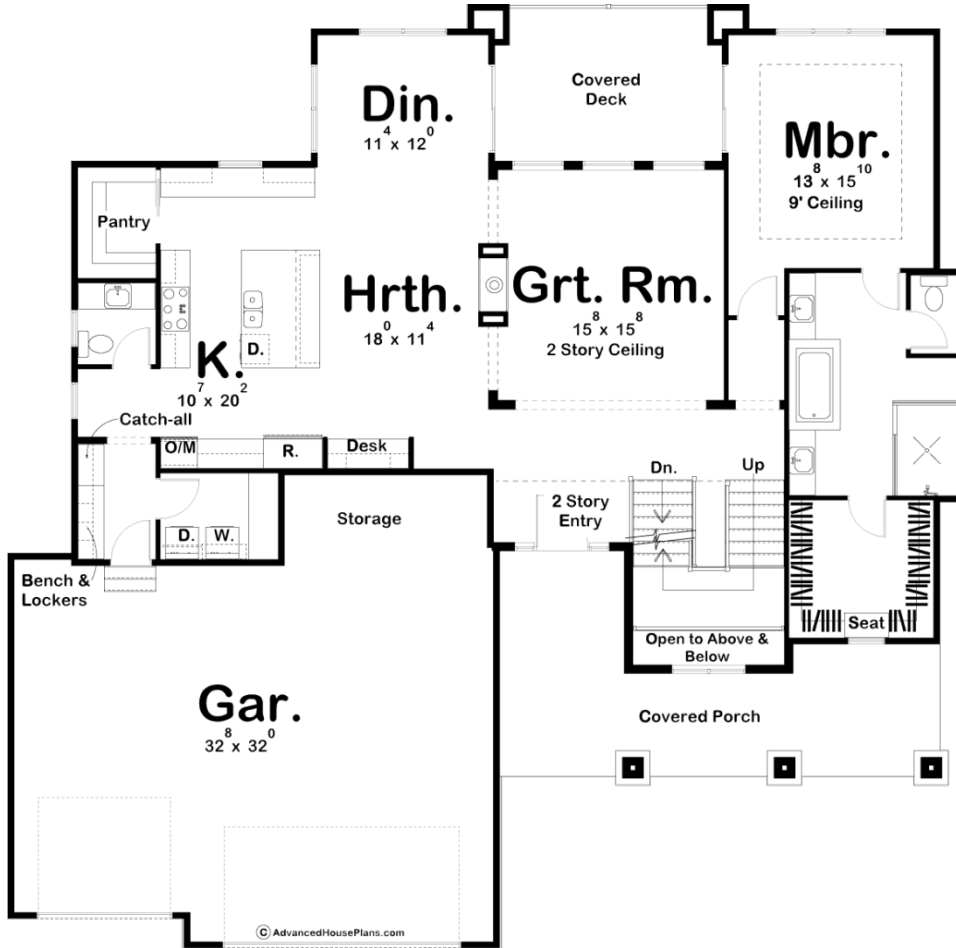

29372 - Texas Hillside Data Sheet

2955 SQ FT	4 BEDS	4 BATHS	3 BAYS	65' 0" WIDE	64' 0" DEEP
---------------	-----------	------------	-----------	----------------	----------------

Construction Specs

Layout

Bedrooms	4
Bathrooms	4
Garage Bays	3

Square Footage

Main Level	1898 Sq. Ft.
Second Level	1057 Sq. Ft.
Garage	933 Sq. Ft.
Total Finished Area	2955 Sq. Ft.

Exterior Dimensions

Width	65' 0"
Depth	64' 0"
Ridge Height	29'
<i>Calculated from main floor line</i>	

Default Construction Stats

Stats are unique to the individual plan.

Foundation Type	Basement
Exterior Wall Construction	2x4
Roof Pitches	Primary 6/12, Secondary 4/12
Foundation Wall Height	9'
Main Wall Height	9'
Second Wall Height	8'

Plan Description

Stone shrouded details enhance the solid character of this family-friendly 1.5-story house plan. Grand impressions are made on the inside, beneath the entry and great room's 2-story-high ceiling. The great room, with views to the rear through a covered deck, shares a see-thru fireplace with the hearth room. The kitchen, open to the hearth room and dining area, boasts generous counter space, a work island, built-in desk, and walk-in pantry. The home's 3-car garage is accessed from the kitchen through a mudroom/utility area, complete with laundry, powder bath, bench, lockers, and a handy catch-all. The master suite rests quietly away from the hustle and bustle of the main-floor living areas. Its bath is well appointed with his and her vanities, compartmented toilet, spacious shower and roomy walk-in closet with built-in dressing seat. Upstairs, the three secondary bedrooms enjoy their own privacy. Each bedroom includes a walk-in closet. Bedrooms 2 and 3 share a Jack-n- Jill bath with compartmented toilet and tub. Bedroom 4 benefits from access to its own bath. Additional intriguing points of this house plan include views from second-story balconies to the great room and entry area below, as well as open views above and below from the U-shaped stairway.