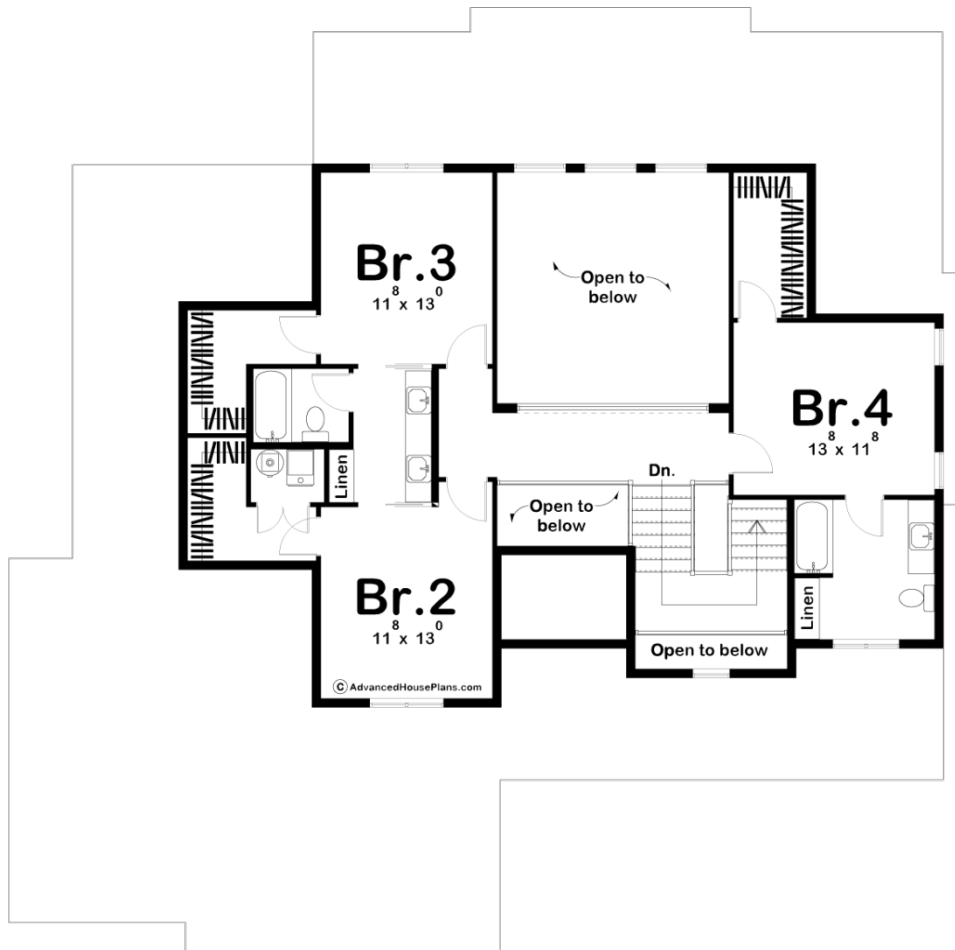

29372 - Texas Hillside Data Sheet

2955 SQ FT	4 BEDS	4 BATHS	3 BAYS	65' 0" WIDE	64' 0" DEEP
---------------	-----------	------------	-----------	----------------	----------------

Construction Specs

Layout

Bedrooms	4
Bathrooms	4
Garage Bays	3

Square Footage

Main Level	1898 Sq. Ft.
Second Level	1057 Sq. Ft.
Garage	933 Sq. Ft.
Total Finished Area	2955 Sq. Ft.

Exterior Dimensions

Width	65' 0"
Depth	64' 0"
Ridge Height	29'
<i>Calculated from main floor line</i>	

Default Construction Stats

Stats are unique to the individual plan.

Foundation Type	Basement
Exterior Wall Construction	2x4
Roof Pitches	Primary 6/12, Secondary 4/12
Foundation Wall Height	9'
Main Wall Height	9'
Second Wall Height	8'

Plan Description

Stone shrouded details enhance the solid character of this family-friendly 1.5-story house plan. Grand impressions are made on the inside, beneath the entry and great room's 2-story-high ceiling. The great room, with views to the rear through a covered deck, shares a see-thru fireplace with the hearth room. The kitchen, open to the hearth room and dining area, boasts generous counter space, a work island, built-in desk, and walk-in pantry. The home's 3-car garage is accessed from the kitchen through a mudroom/utility area, complete with laundry, powder bath, bench, lockers, and a handy catch-all. The master suite rests quietly away from the hustle and bustle of the main-floor living areas. Its bath is well appointed with his and her vanities, compartmented toilet, spacious shower and roomy walk-in closet with built-in dressing seat. Upstairs, the three secondary bedrooms enjoy their own privacy. Each bedroom includes a walk-in closet. Bedrooms 2 and 3 share a Jack-n- Jill bath with compartmented toilet and tub. Bedroom 4 benefits from access to its own bath. Additional intriguing points of this house plan include views from second-story balconies to the great room and entry area below, as well as open views above and below from the U-shaped stairway.