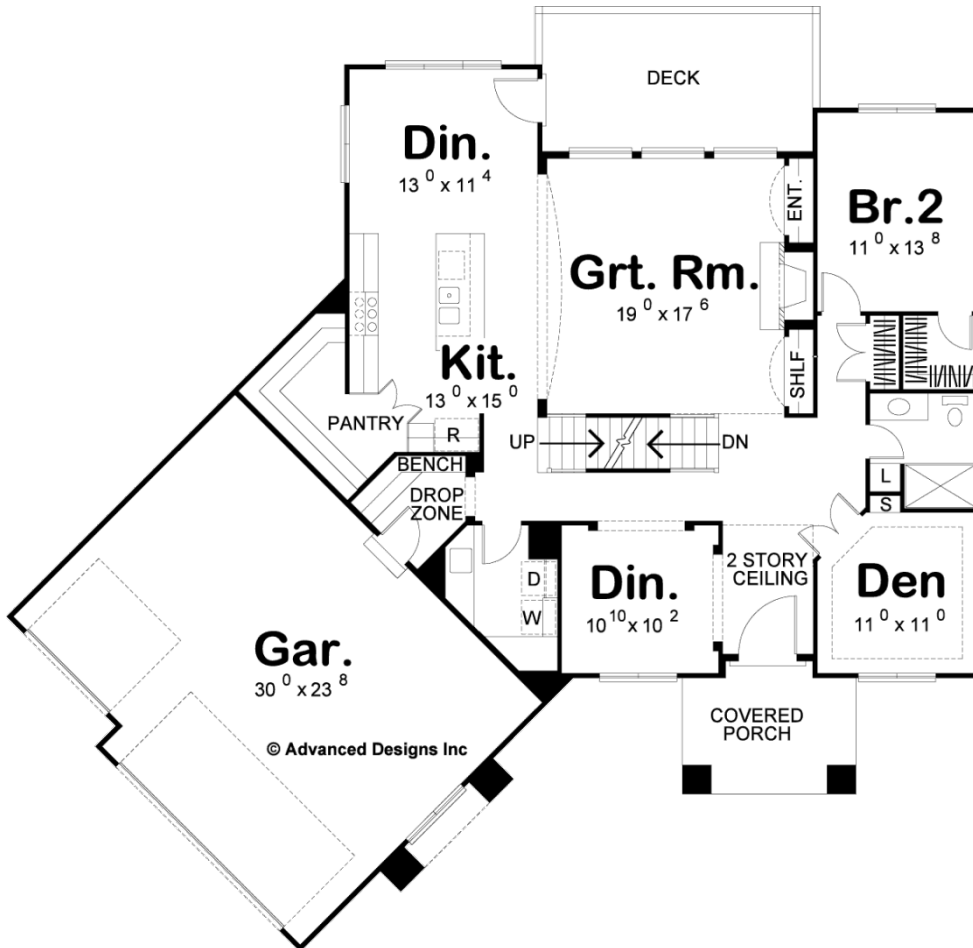

29036 - Tempe Data Sheet

3012 SQ FT	4 BEDS	3 BATHS	3 BAYS	68' 0" WIDE	66' 0" DEEP
---------------	-----------	------------	-----------	----------------	----------------

Construction Specs

Layout

Bedrooms	4
Bathrooms	3
Garage Bays	3

Square Footage

Main Level	1700 Sq. Ft.
Second Level	1312 Sq. Ft.
Garage	731 Sq. Ft.
Total Finished Area	3012 Sq. Ft.

Exterior Dimensions

Width	68' 0"
Depth	66' 0"

Default Construction Stats

Stats are unique to the individual plan.