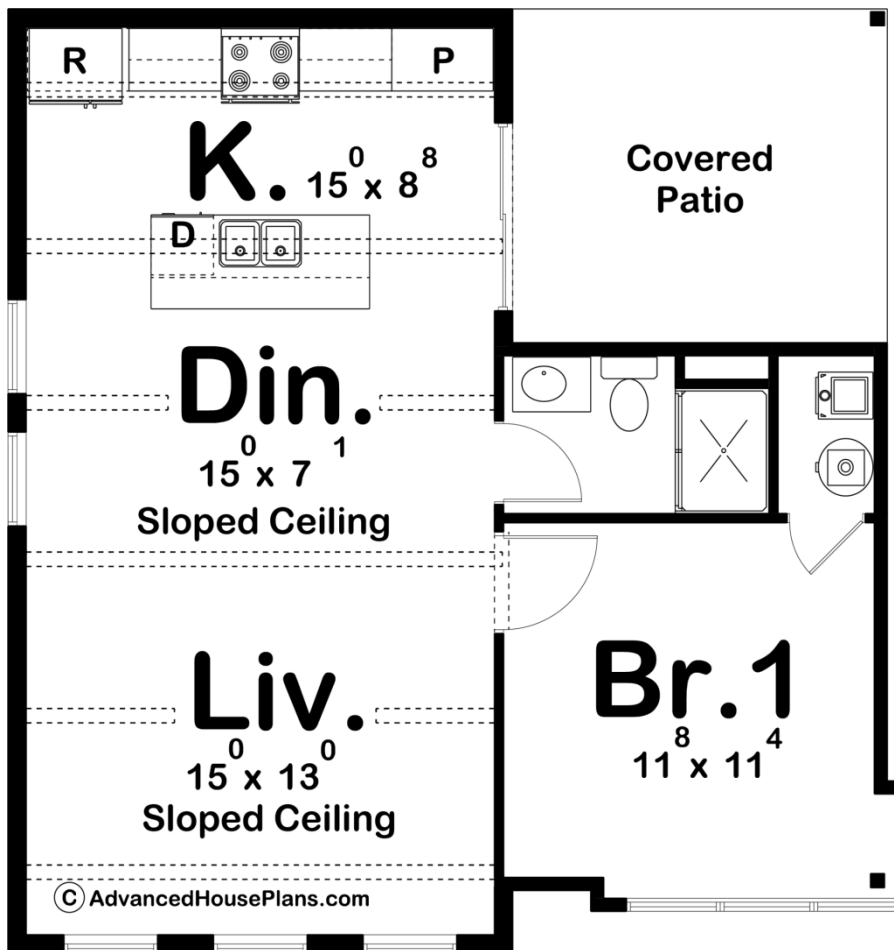

**29554 - Rustler Data Sheet**

688 SQ FT	1 BEDS	1 BATHS	0 BAYS	28' 8" WIDE	30' 0" DEEP
--------------	-----------	------------	-----------	----------------	----------------

**Construction Specs**

Layout

Bedrooms

**Square Footage**

Main Level	688 Sq. Ft.
Total Finished Area	688 Sq. Ft.

**Exterior Dimensions**

Width	28' 8"
Depth	30' 0"

**Default Construction Stats**

*Stats are unique to the individual plan.*

Foundation Type	Slab
Exterior Wall Construction	2x4
Roof Pitches	4/12 Primary

## Plan Description

The Rustler is a Modern style cabin plan that features a large family room and a full sized kitchen. This cabin is perfect for entertaining with a large covered patio.