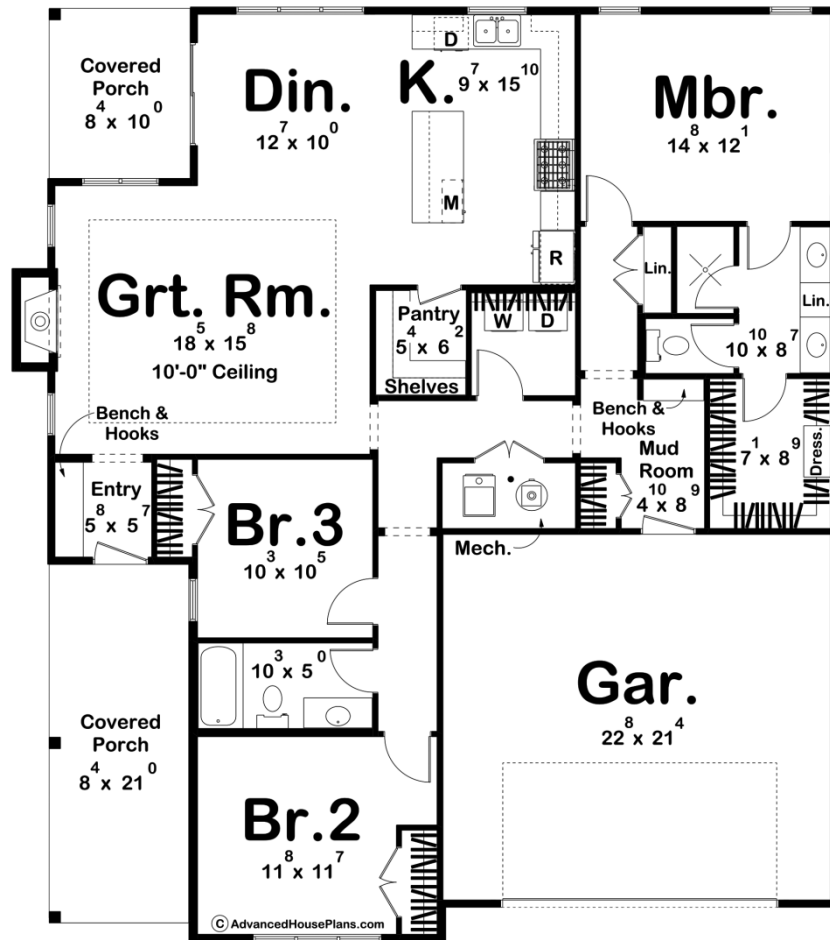

**30404 - Parkman Data Sheet**

1658 SQ FT	3 BEDS	2 BATHS	2 BAYS	48' 0" WIDE	54' 4" DEEP
---------------	-----------	------------	-----------	----------------	----------------

**Construction Specs**

Layout

Bedrooms

Bathrooms	2
Garage Bays	2

### Square Footage

Main Level	1658 Sq. Ft.
Covered Area	258 Sq. Ft.
Garage	498 Sq. Ft.
Total Finished Area	1658 Sq. Ft.

### Exterior Dimensions

Width	48' 0"
Depth	54' 4"
Ridge Height <i>Calculated from main floor line</i>	22' 7"