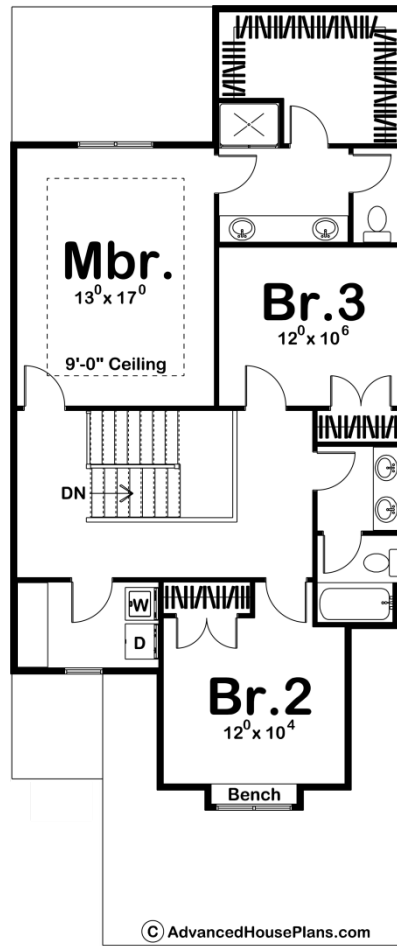

29311 - Newberry Data Sheet

| | | | | | |
|---------------|-----------|------------|-----------|----------------|----------------|
| 1952 SQ FT | 3 BEDS | 3 BATHS | 2 BAYS | 26' 0" WIDE | 62' 0" DEEP |
|---------------|-----------|------------|-----------|----------------|----------------|

Construction Specs

Layout

| | |
|-------------|---|
| Bedrooms | 3 |
| Bathrooms | 3 |
| Garage Bays | 2 |

Square Footage

| | |
|---------------------|--------------|
| Main Level | 899 Sq. Ft. |
| Second Level | 1053 Sq. Ft. |
| Garage | 462 Sq. Ft. |
| Total Finished Area | 1952 Sq. Ft. |

Exterior Dimensions

| | |
|--|--------|
| Width | 26' 0" |
| Depth | 62' 0" |
| Ridge Height | 31' |
| <i>Calculated from main floor line</i> | |

Default Construction Stats

Stats are unique to the individual plan.

Plan Description

At only 26 feet wide, this 1,962 sq. ft. 2-story house plan will give any small lot a huge personality. Just inside from the front covered stoop, guests are welcomed into the family room with its fireplace and views to a rear covered deck. The kitchen and breakfast area continue the open arrangement of the main floor for a surprisingly spacious feel. The kitchen itself offers a breakfast island workspace, generous counters and an adjacent walk-in pantry. The breakfast area is flooded with natural light and accesses the rear covered deck for expanded dining options. Just off the kitchen, a mudroom with pantry, bench, lockers, coat closet and handy catch-all area accesses the home's 2-car, front-load garage. The second level is host to all three bedrooms. The master suite has a 9-foot-high boxed ceiling and its bath area features a 2-sink vanity, compartmented toilet, shower and sizeable walk-in closet. Bedrooms 2 and 3 share a central hall bath.