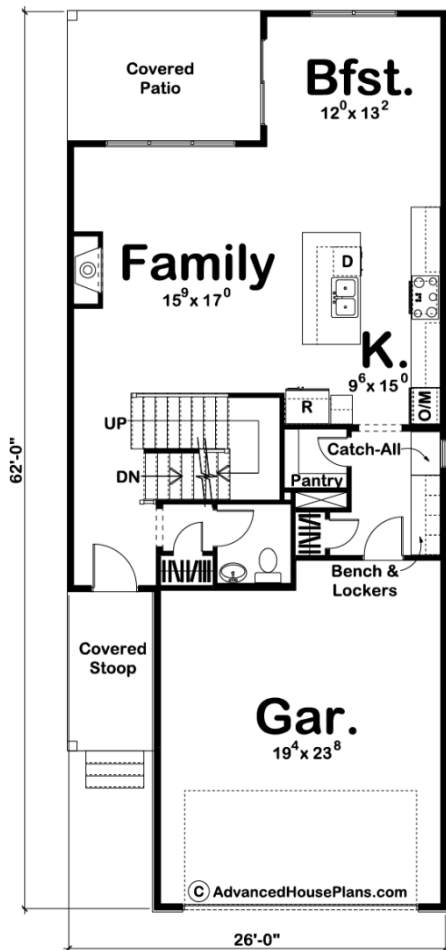

29311 - Newberry Data Sheet

| | | | | | |
|---------------|-----------|------------|-----------|----------------|----------------|
| 1952 SQ FT | 3 BEDS | 3 BATHS | 2 BAYS | 26' 0" WIDE | 62' 0" DEEP |
|---------------|-----------|------------|-----------|----------------|----------------|

Construction Specs

Layout

| | |
|-------------|---|
| Bedrooms | 3 |
| Bathrooms | 3 |
| Garage Bays | 2 |

Square Footage

| | |
|---------------------|--------------|
| Main Level | 899 Sq. Ft. |
| Second Level | 1053 Sq. Ft. |
| Garage | 462 Sq. Ft. |
| Total Finished Area | 1952 Sq. Ft. |

Exterior Dimensions

| | |
|--|--------|
| Width | 26' 0" |
| Depth | 62' 0" |
| Ridge Height | 31' |
| <i>Calculated from main floor line</i> | |

Default Construction Stats

Stats are unique to the individual plan.

Plan Description

At only 26 feet wide, this 1,962 sq. ft. 2-story house plan will give any small lot a huge personality. Just inside from the front covered stoop, guests are welcomed into the family room with its fireplace and views to a rear covered deck. The kitchen and breakfast area continue the open arrangement of the main floor for a surprisingly spacious feel. The kitchen itself offers a breakfast island workspace, generous counters and an adjacent walk-in pantry. The breakfast area is flooded with natural light and accesses the rear covered deck for expanded dining options. Just off the kitchen, a mudroom with pantry, bench, lockers, coat closet and handy catch-all area accesses the home's 2-car, front-load garage. The second level is host to all three bedrooms. The master suite has a 9-foot-high boxed ceiling and its bath area features a 2-sink vanity, compartmented toilet, shower and sizeable walk-in closet. Bedrooms 2 and 3 share a central hall bath.