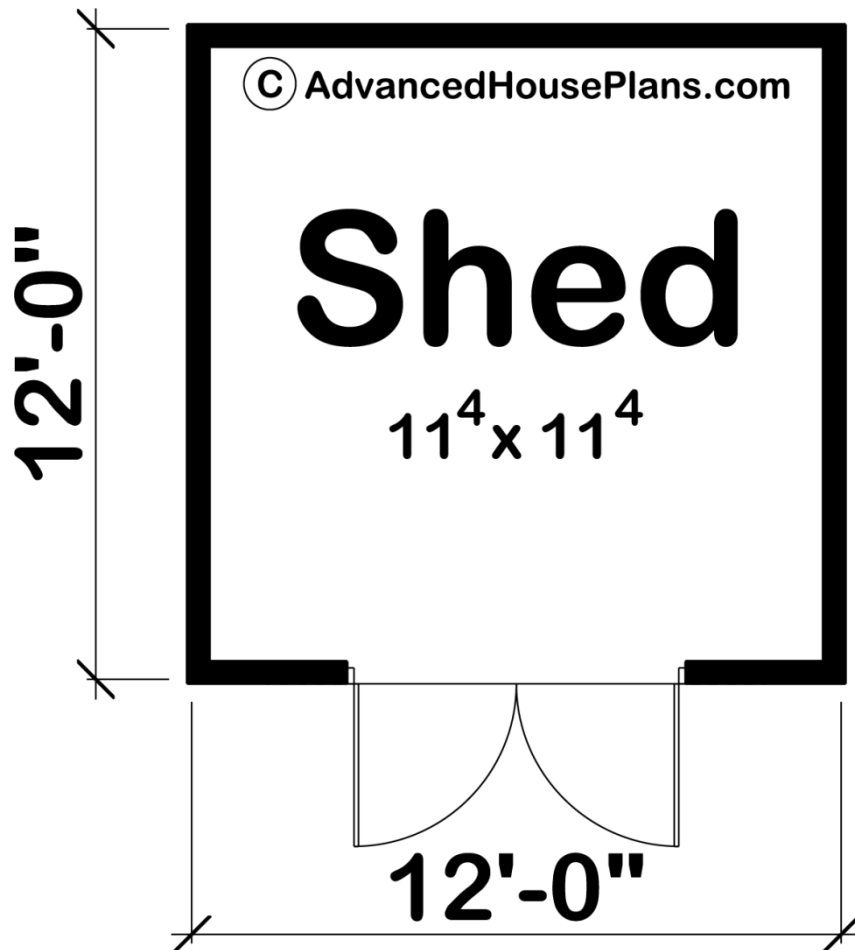

29016 - Merrick Data Sheet

| | | | | | |
|--------------|-----------|------------|-----------|----------------|----------------|
| 144 SQ FT | 0 BEDS | 0 BATHS | 0 BAYS | 12' 0" WIDE | 12' 0" DEEP |
|--------------|-----------|------------|-----------|----------------|----------------|

Construction Specs

Layout

Square Footage

| | |
|---------------------|-------------|
| Main Level | 144 Sq. Ft. |
| Total Finished Area | 144 Sq. Ft. |

Exterior Dimensions

| | |
|-------|--------|
| Width | 12' 0" |
| Depth | 12' 0" |

Default Construction Stats

Stats are unique to the individual plan.

| | |
|----------------------------|------|
| Foundation Type | Slab |
| Exterior Wall Construction | 2x4 |

Plan Description

Smplicity is the key here. The Merrick shed is perfect for any home needing a bit more storage space. From your lawnmower to your snowblower, this shed is for you. Don't forget to check out our backyard spaces too.