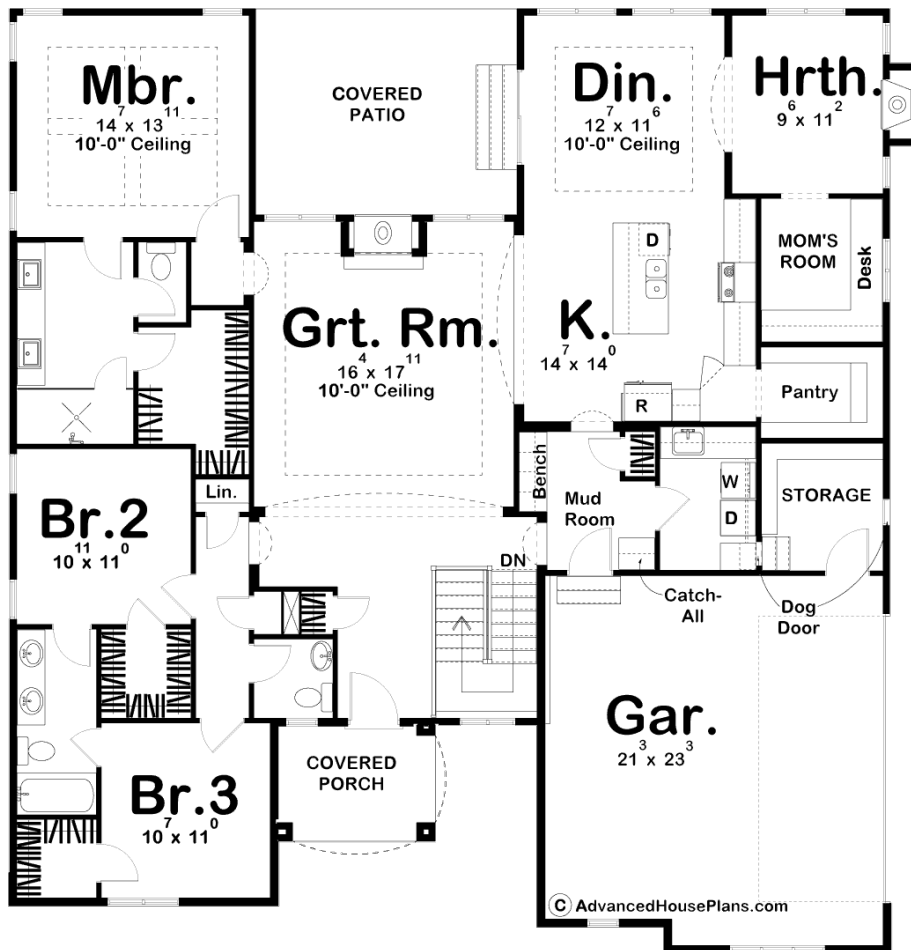

29349 - Matthews Data Sheet

2193 SQ FT	3 BEDS	3 BATHS	2 BAYS	57' 0" WIDE	60' 0" DEEP
---------------	-----------	------------	-----------	----------------	----------------

Construction Specs

Layout

Bedrooms

Bathrooms	3
Garage Bays	2

Square Footage

Main Level	2193 Sq. Ft.
Garage	571 Sq. Ft.
Total Finished Area	2193 Sq. Ft.

Exterior Dimensions

Width	57' 0"
Depth	60' 0"
Ridge Height <i>Calculated from main floor line</i>	27'

Plan Description

The Matthews is a beautiful cottage-style ranch plan that is a perfect fit for families. This home plan has been specially crafted to make the lives of families more functional and enjoyable. An inviting front porch leads you into a wonderful great room that is warmed by a double sided fireplace that can also be enjoyed from the covered patio. The functional kitchen includes a large walk-in pantry and an island with a breakfast bar. A large dining room flows into a cozy hearth room where you can hang out by a second fireplace. This house is designed to keep your life organized and includes a mom's room with a built-in desk off of the hearth room. On the other side of the house, you will find the bedrooms. The master suite is situated perfectly with his and her vanities in the master bath and a large walk-in closet. Bedrooms 2 and 3 share a jack and jill bathroom with dual vanities. A house designed for families wouldn't be complete without thinking of your 4 legged friends. This house has a built in dog door that leads from the back yard through a storage room into the home. As always, any Advanced House Plans home plan can be customized to fit your needs with our alteration department. Whether you need to add another garage stall, change the front elevation, stretch the home larger or just make the home plan more affordable for your budget we can do that and more for you at AHP.