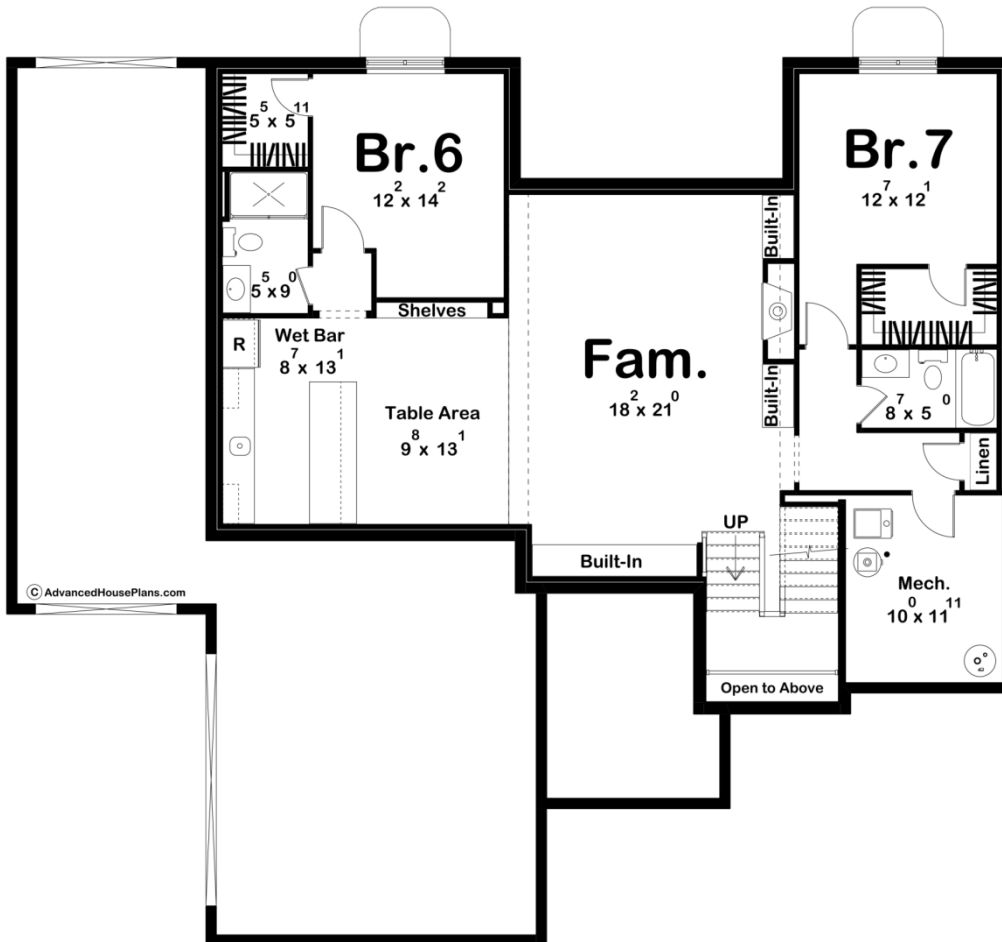

30414 - Marshall Way Data Sheet

2891 SQ FT	5 BEDS	4 BATHS	3 BAYS	64' 0" WIDE	65' 0" DEEP
---------------	-----------	------------	-----------	----------------	----------------

© AdvancedHousePlans.com

Construction Specs

Layout

Bedrooms	5
Bathrooms	4
Garage Bays	3

Square Footage

Main Level	1687 Sq. Ft.
Second Level	1204 Sq. Ft.
Covered Area	443 Sq. Ft.
Garage	997 Sq. Ft.
Total Finished Area	2891 Sq. Ft.

Exterior Dimensions

Width	64' 0"
Depth	65' 0"
Ridge Height <i>Calculated from main floor line</i>	31' 0"

Default Construction Stats

Stats are unique to the individual plan.

Foundation Type	Basement
Exterior Wall Construction	2x4
Roof Pitches	Primary 14/12, Secondary 8/12, Secondary 4/12
Foundation Wall Height	9'
Main Wall Height	10'
Second Wall Height	9'

Plan Description

Welcome to your dream home—a stunning 1 1/2 story modern cottage designed for comfort, luxury, and style. This architectural masterpiece boasts 5 spacious bedrooms and 4 beautifully appointed bathrooms, providing ample space for both family and guests. As you step into the foyer, you'll be greeted by an inviting atmosphere that seamlessly blends modern aesthetics with the warmth of a cottage retreat. The open concept main area is a true highlight, featuring a gourmet kitchen, a dining space, and a living area bathed in natural light from large windows. The kitchen is a chef's delight, equipped with a walk-in pantry for ample storage space. The dining area is perfect for hosting family dinners or entertaining friends, with easy access to outdoor spaces for al fresco dining. The living area is designed for relaxation and socializing, with a cozy fireplace. The high ceilings and thoughtfully placed windows create an airy ambiance, making the space feel even more expansive. The master suite is a sanctuary within your home. The spacious bedroom features large windows that invite the outdoors in, while the en-suite bathroom is a spa-like