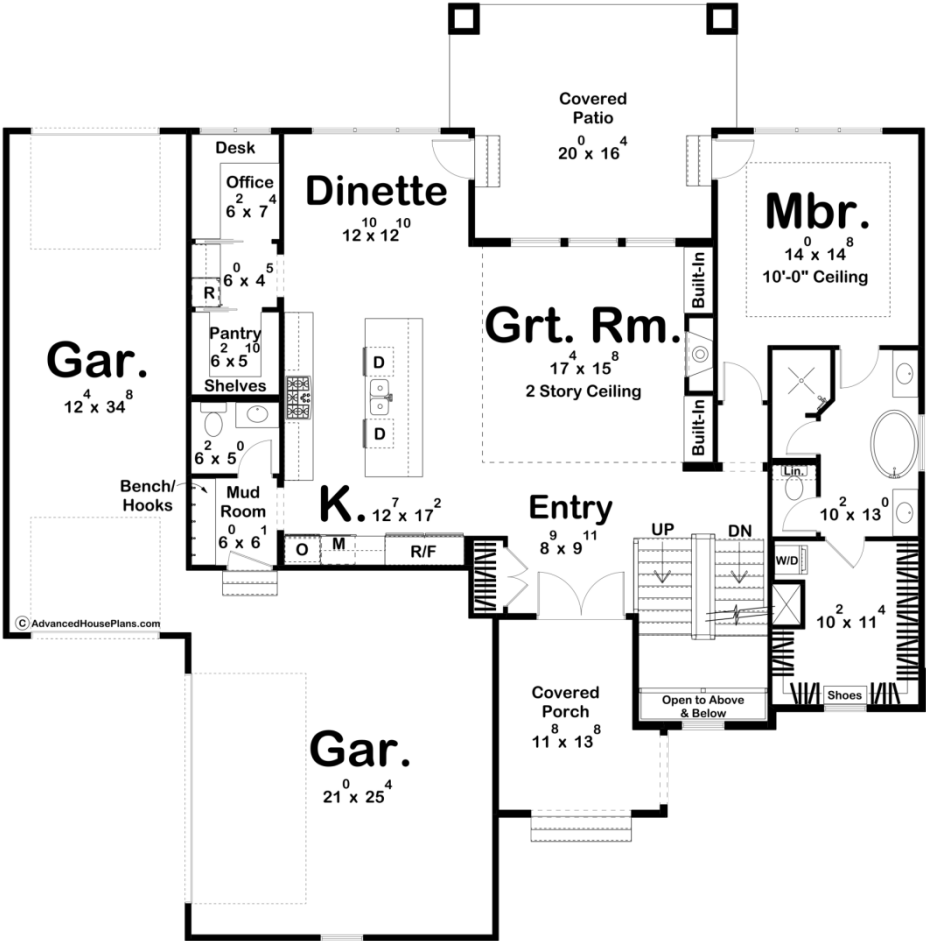

30414 - Marshall Way Data Sheet

2891 SQ FT	5 BEDS	4 BATHS	3 BAYS	64' 0" WIDE	65' 0" DEEP
---------------	-----------	------------	-----------	----------------	----------------

© AdvancedHousePlans.com

Construction Specs

Layout

Bedrooms	5
Bathrooms	4
Garage Bays	3

Square Footage

Main Level	1687 Sq. Ft.
Second Level	1204 Sq. Ft.
Covered Area	443 Sq. Ft.
Garage	997 Sq. Ft.
Total Finished Area	2891 Sq. Ft.

Exterior Dimensions

Width	64' 0"
Depth	65' 0"
Ridge Height <i>Calculated from main floor line</i>	31' 0"

Default Construction Stats

Stats are unique to the individual plan.

Foundation Type	Basement
Exterior Wall Construction	2x4
Roof Pitches	Primary 14/12, Secondary 8/12, Secondary 4/12
Foundation Wall Height	9'
Main Wall Height	10'
Second Wall Height	9'

Plan Description

Welcome to your dream home—a stunning 1 1/2 story modern cottage designed for comfort, luxury, and style. This architectural masterpiece boasts 5 spacious bedrooms and 4 beautifully appointed bathrooms, providing ample space for both family and guests. As you step into the foyer, you'll be greeted by an inviting atmosphere that seamlessly blends modern aesthetics with the warmth of a cottage retreat. The open concept main area is a true highlight, featuring a gourmet kitchen, a dining space, and a living area bathed in natural light from large windows. The kitchen is a chef's delight, equipped with a walk-in pantry for ample storage space. The dining area is perfect for hosting family dinners or entertaining friends, with easy access to outdoor spaces for al fresco dining. The living area is designed for relaxation and socializing, with a cozy fireplace. The high ceilings and thoughtfully placed windows create an airy ambiance, making the space feel even more expansive. The master suite is a sanctuary within your home. The spacious bedroom features large windows that invite the outdoors in, while the en-suite bathroom is a spa-like