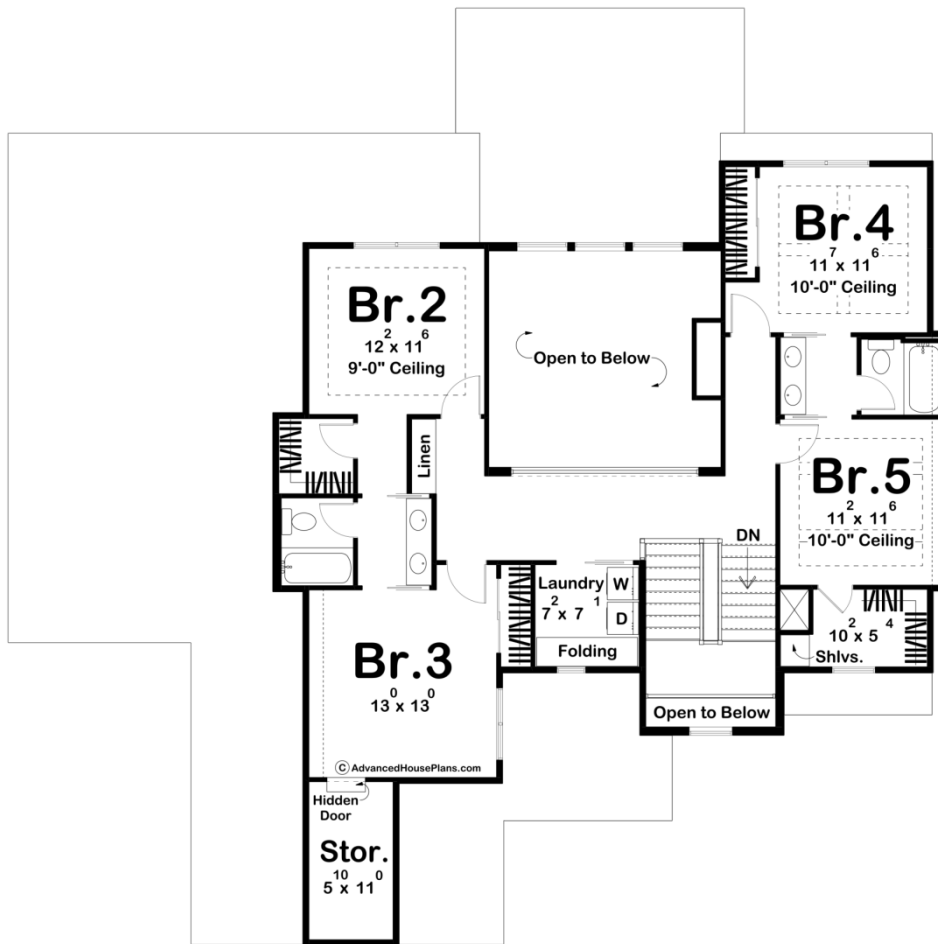

30414 - Marshall Way Data Sheet

2891 SQ FT	5 BEDS	4 BATHS	3 BAYS	64' 0" WIDE	65' 0" DEEP
---------------	-----------	------------	-----------	----------------	----------------

© AdvancedHousePlans.com

Construction Specs

Layout

Bedrooms	5
Bathrooms	4
Garage Bays	3

Square Footage

Main Level	1687 Sq. Ft.
Second Level	1204 Sq. Ft.
Covered Area	443 Sq. Ft.
Garage	997 Sq. Ft.
Total Finished Area	2891 Sq. Ft.

Exterior Dimensions

Plan Description

Welcome to your dream home—a stunning 1 1/2 story modern cottage designed for comfort, luxury, and style. This architectural masterpiece boasts 5 spacious bedrooms and 4 beautifully appointed bathrooms, providing ample space for both family and guests. As you step into the foyer, you'll be greeted by an inviting atmosphere that seamlessly blends modern aesthetics with the warmth of a cottage retreat. The open concept main area is a true highlight, featuring a gourmet kitchen, a dining space, and a living area bathed in natural light from large windows. The kitchen is a chef's delight, equipped with a walk-in pantry for ample storage space. The dining area is perfect for hosting family dinners or entertaining friends, with easy access to outdoor spaces for al fresco dining. The living area is designed for relaxation and socializing, with a cozy fireplace. The high ceilings and thoughtfully placed windows create an airy ambiance, making the space feel even more expansive. The master suite is a sanctuary within your home. The spacious bedroom features large windows that invite the outdoors in, while the en-suite bathroom is a spa-like