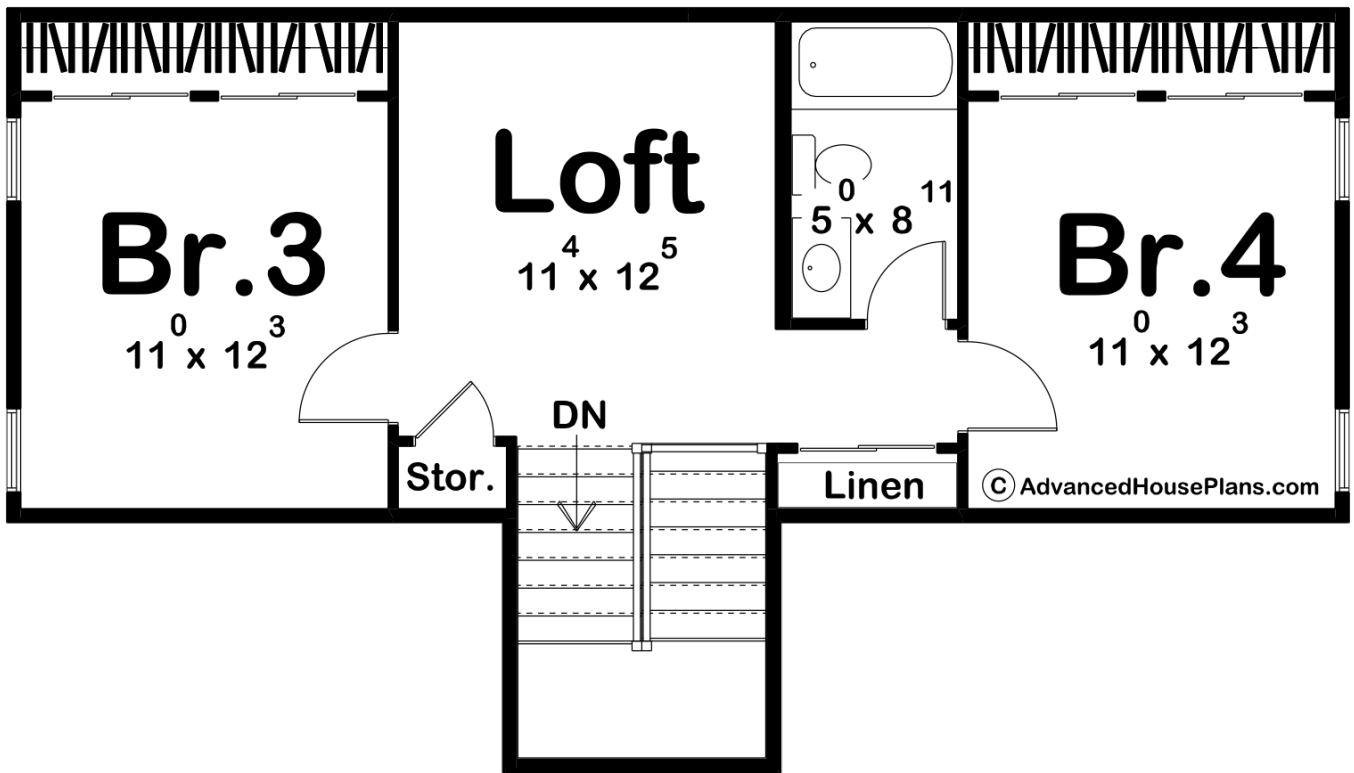

**30494 - Manvel Data Sheet**

2191 SQ FT	4 BEDS	3 BATHS	1 BAYS	40' 0" WIDE	60' 0" DEEP
---------------	-----------	------------	-----------	----------------	----------------

© AdvancedHousePlans.com

### Layout

Bedrooms	4
Bathrooms	3
Garage Bays	1

### Exterior Dimensions

Width	40' 0"
Depth	60' 0"

## Plan Description

Welcome to the Manvel, a charming one and a half story traditional house that effortlessly combines elegance, functionality, and comfort. This exquisite home features 4 bedrooms and 3 bathrooms, providing ample space and convenience for family and guests alike. The main area boasts an open concept design, creating a seamless flow between the living room, dining area, and kitchen—perfect for entertaining and family gatherings. In addition to the main living spaces, the Manvel offers a versatile loft that can be transformed into a cozy reading nook, a home office, or a play area for the kids. There's also a flex room, ready to be tailored to your needs—whether you envision a home gym, an art studio, or an additional guest room, the possibilities are endless. The house includes a convenient one-car garage with direct access, ensuring secure and easy entry. For those who love outdoor living, the covered patio at the back of the house provides a serene space to enjoy morning coffees, weekend barbecues, or simply unwind with a good book in any weather. The Manvel is designed to cater to all aspects of modern living while retaining a timeless, traditional charm. Its thoughtful layout and premium features make it the perfect home for families, couples, and anyone looking to enjoy a balanced and enriched lifestyle.