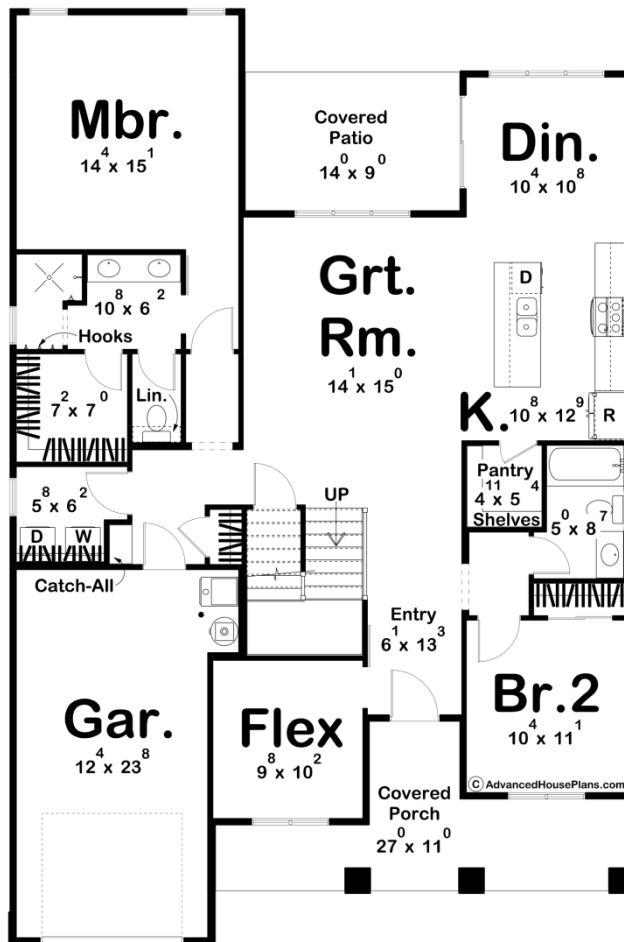

**30494 - Manvel Data Sheet**

2191 SQ FT	4 BEDS	3 BATHS	1 BAYS	40' 0" WIDE	60' 0" DEEP
---------------	-----------	------------	-----------	----------------	----------------

© AdvancedHousePlans.com

### Layout

Bedrooms	4
Bathrooms	3
Garage Bays	1

### Exterior Dimensions

Width	40' 0"
Depth	60' 0"

## Plan Description

Welcome to the Manvel, a charming one and a half story traditional house that effortlessly combines elegance, functionality, and comfort. This exquisite home features 4 bedrooms and 3 bathrooms, providing ample space and convenience for family and guests alike. The main area boasts an open concept design, creating a seamless flow between the living room, dining area, and kitchen—perfect for entertaining and family gatherings. In addition to the main living spaces, the Manvel offers a versatile loft that can be transformed into a cozy reading nook, a home office, or a play area for the kids. There's also a flex room, ready to be tailored to your needs—whether you envision a home gym, an art studio, or an additional guest room, the possibilities are endless. The house includes a convenient one-car garage with direct access, ensuring secure and easy entry. For those who love outdoor living, the covered patio at the back of the house provides a serene space to enjoy morning coffees, weekend barbecues, or simply unwind with a good book in any weather. The Manvel is designed to cater to all aspects of modern living while retaining a timeless, traditional charm. Its thoughtful layout and premium features make it the perfect home for families, couples, and anyone looking to enjoy a balanced and enriched lifestyle.