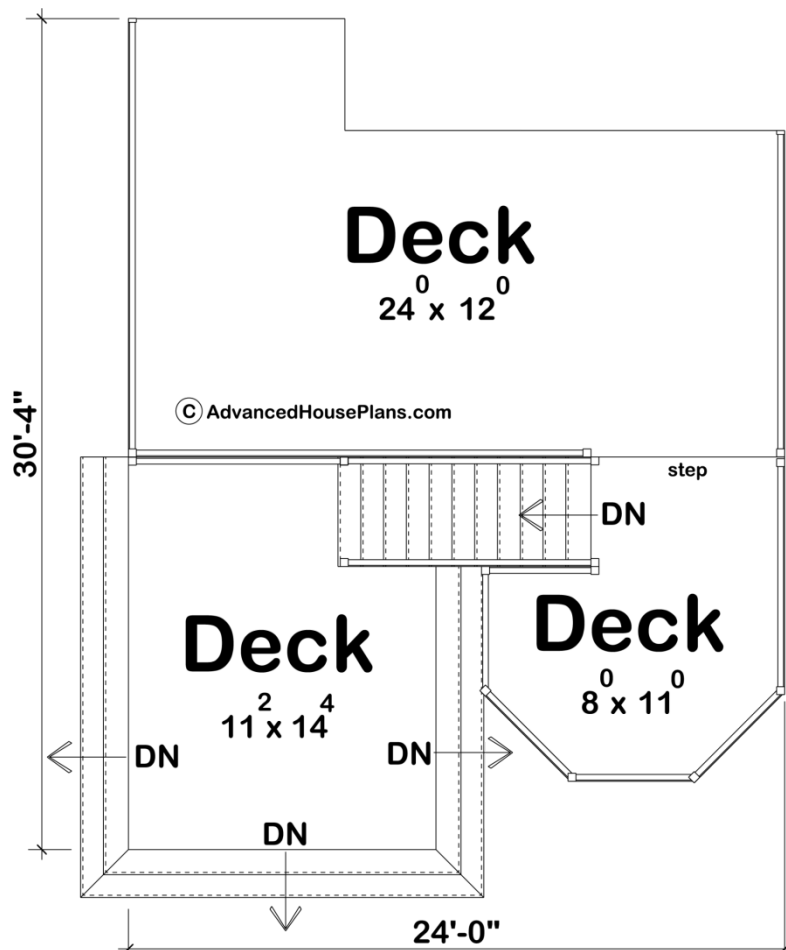

**29605 - Liberty Data Sheet**

570 SQ FT	0 BEDS	0 BATHS	0 BAYS	24' 0" WIDE	31' 0" DEEP
--------------	-----------	------------	-----------	----------------	----------------

**Construction Specs**

Layout

Square Footage

Main Level	570 Sq. Ft.
Total Finished Area	570 Sq. Ft.

### Exterior Dimensions

Width	24' 0"
Depth	31' 0"

### Default Construction Stats

*Stats are unique to the individual plan.*

Foundation Type	Post and Pier
Exterior Wall Construction	2x4