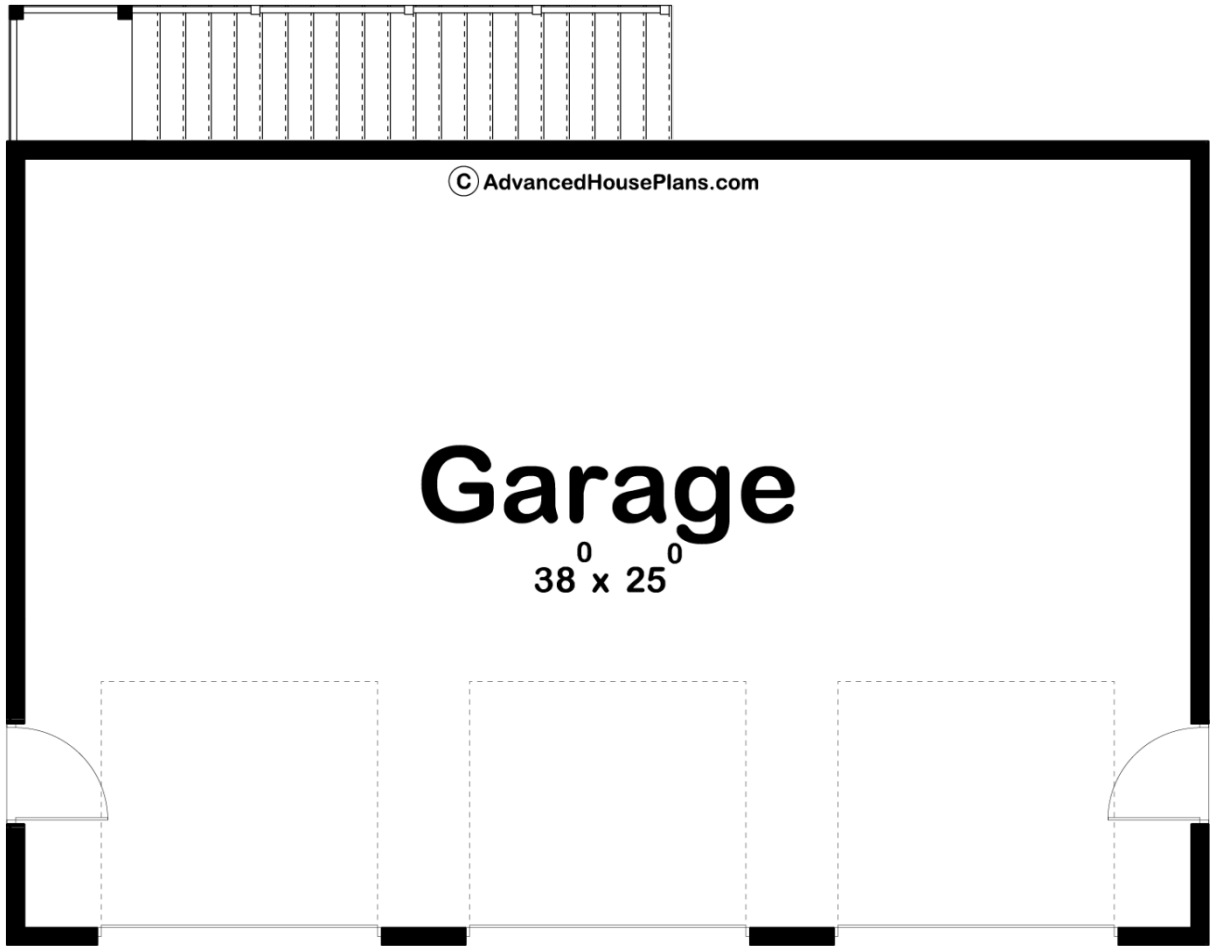

29789 - LeGrone Data Sheet

0 SQ FT	0 BEDS	0 BATHS	3 BAYS	39' 0" WIDE	31' 0" DEEP
------------	-----------	------------	-----------	----------------	----------------

Construction Specs

Layout

Garage Bays 3

Square Footage

Garage 1014 Sq. Ft.

Exterior Dimensions

Width 39' 0"

Depth 31' 0"

Default Construction Stats

Stats are unique to the individual plan.

Foundation Type Slab

Exterior Wall Construction 2x6

Roof Pitches Flat

Main Wall Height 13'

Plan Description

Take your outdoor entertainment game to a whole new level with the LeGrone garage, this garage is a Modern style 3 car garage and includes a large party deck on the roof.