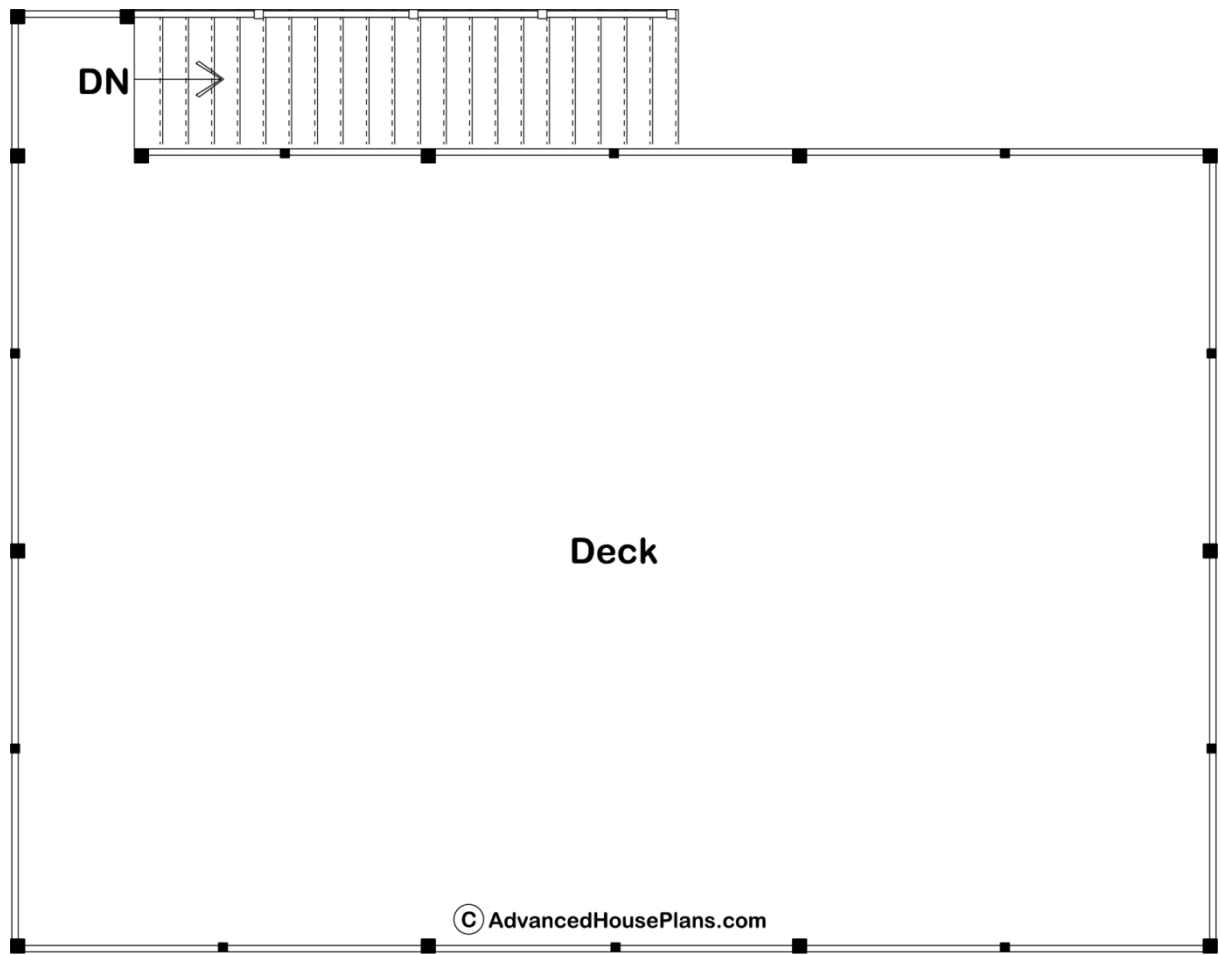

29789 - LeGrone Data Sheet

0 SQ FT	0 BEDS	0 BATHS	3 BAYS	39' 0" WIDE	31' 0" DEEP
------------	-----------	------------	-----------	----------------	----------------

Construction Specs

Layout

Garage Bays 3

Square Footage

Garage 1014 Sq. Ft.

Exterior Dimensions

Width 39' 0"

Depth 31' 0"

Default Construction Stats

Stats are unique to the individual plan.

Foundation Type Slab

Exterior Wall Construction 2x6

Roof Pitches Flat

Main Wall Height 13'

Plan Description

Take your outdoor entertainment game to a whole new level with the LeGrone garage, this garage is a Modern style 3 car garage and includes a large party deck on the roof.