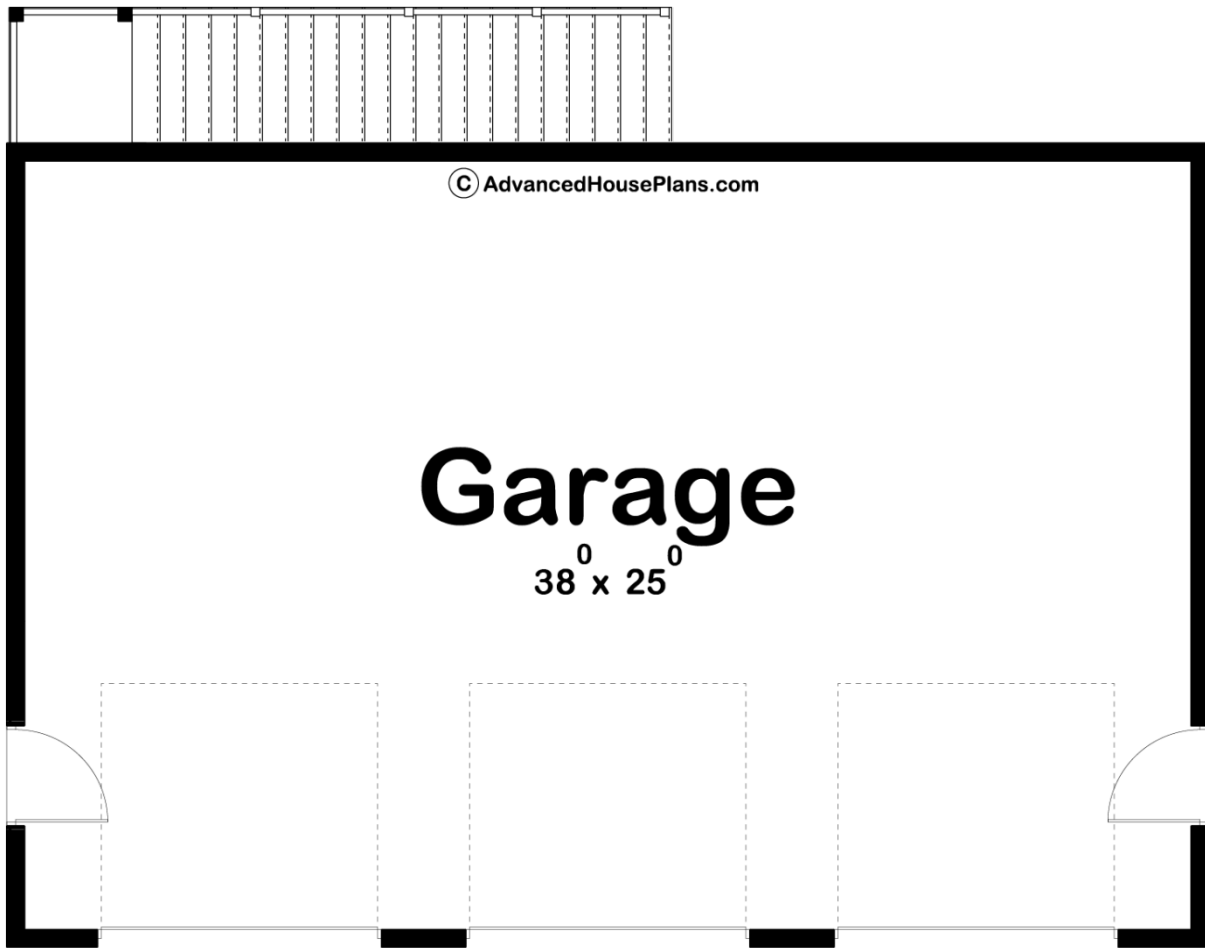

29789 - LeGrone Data Sheet

0 SQ FT	0 BEDS	0 BATHS	3 BAYS	39' 0" WIDE	31' 0" DEEP
------------	-----------	------------	-----------	----------------	----------------

Construction Specs

Layout

Garage Bays 3

Square Footage

Garage 1014 Sq. Ft.

Exterior Dimensions

Width 39' 0"

Depth 31' 0"

Default Construction Stats

Stats are unique to the individual plan.

Foundation Type Slab

Exterior Wall Construction 2x6

Roof Pitches Flat

Main Wall Height 13'

Plan Description

Take your outdoor entertainment game to a whole new level with the LeGrone garage, this garage is a Modern style 3 car garage and includes a large party deck on the roof.