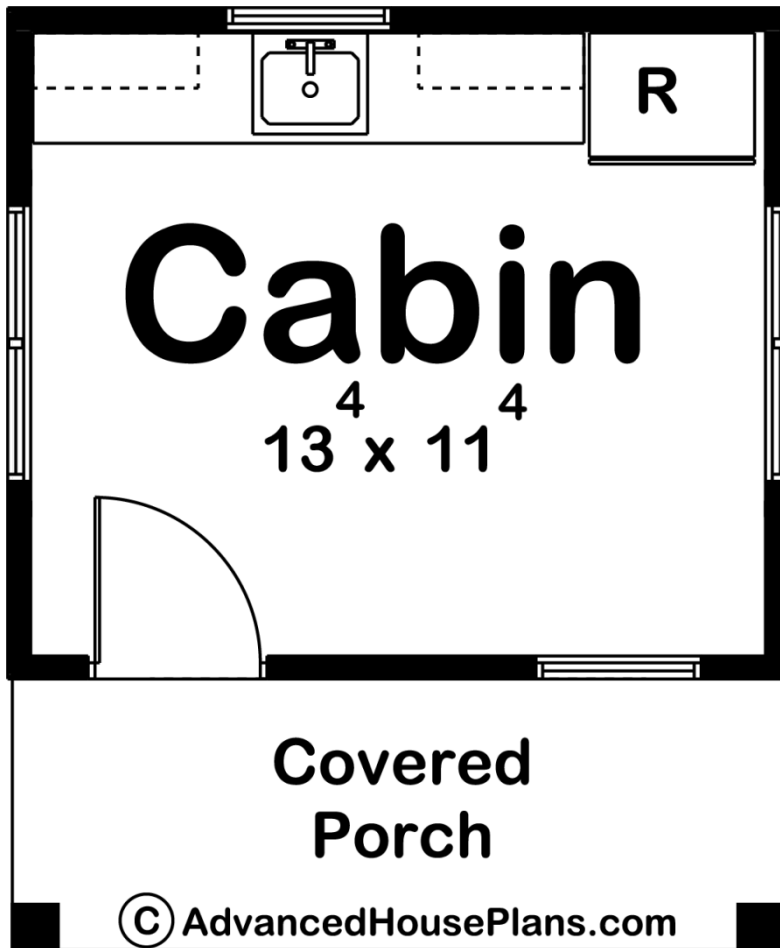

29552 - Hawking Data Sheet

168 SQ FT	0 BEDS	0 BATHS	0 BAYS	14' 0" WIDE	17' 0" DEEP
--------------	-----------	------------	-----------	----------------	----------------

Construction Specs

Layout

Square Footage

Main Level	168 Sq. Ft.
Total Finished Area	168 Sq. Ft.

Exterior Dimensions

Width	14' 0"
Depth	17' 0"

Default Construction Stats

Stats are unique to the individual plan.

Foundation Type	Slab
Exterior Wall Construction	2x4

Plan Description

The Hawking is a simple cottage style cabin complete with a kitchenette and a covered porch. This affordable cabin plan can be added to almost any property. It's the perfect place for a get-away!