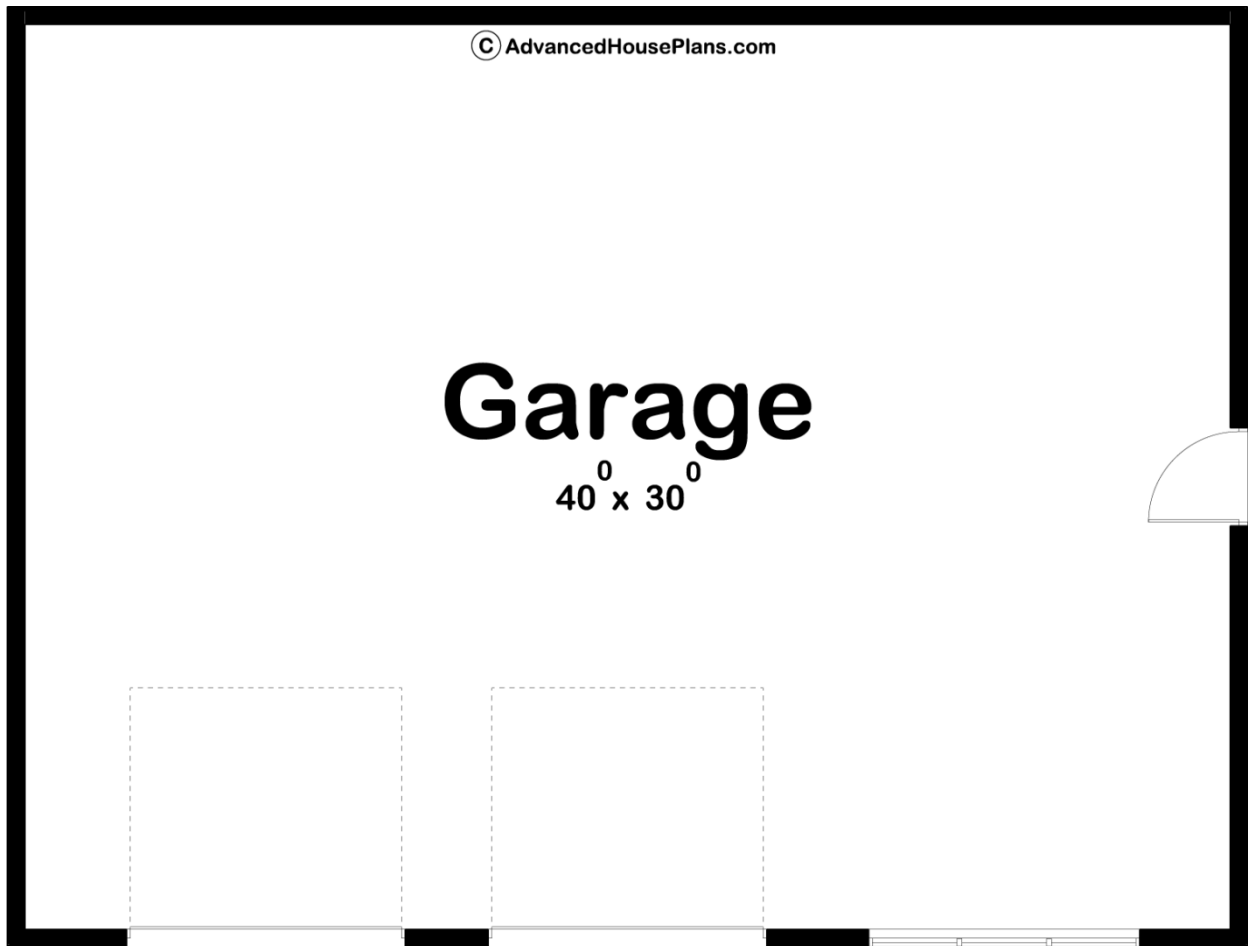

29786 - Guzman Data Sheet

0 SQ FT	0 BEDS	0 BATHS	2 BAYS	41' 0" WIDE	31' 0" DEEP
------------	-----------	------------	-----------	----------------	----------------

Construction Specs

Layout

Garage Bays

Square Footage

Garage	1271 Sq. Ft.
--------	--------------

Exterior Dimensions

Width	41' 0"
-------	--------

Depth	31' 0"
-------	--------

Default Construction Stats

Stats are unique to the individual plan.

Foundation Type	Slab
-----------------	------

Exterior Wall Construction	2x6
----------------------------	-----

Roof Pitches	2/12 Primary
--------------	--------------

Main Wall Height	9'
------------------	----

Plan Description

The Guzman garage is a wonderful 2 car garage that is perfect for any hobby. The high sloped ceilings are perfect for people who need a car lift. Extra windows allow for ample amount of natural light. The extra storage space is great for an office or workshop space.