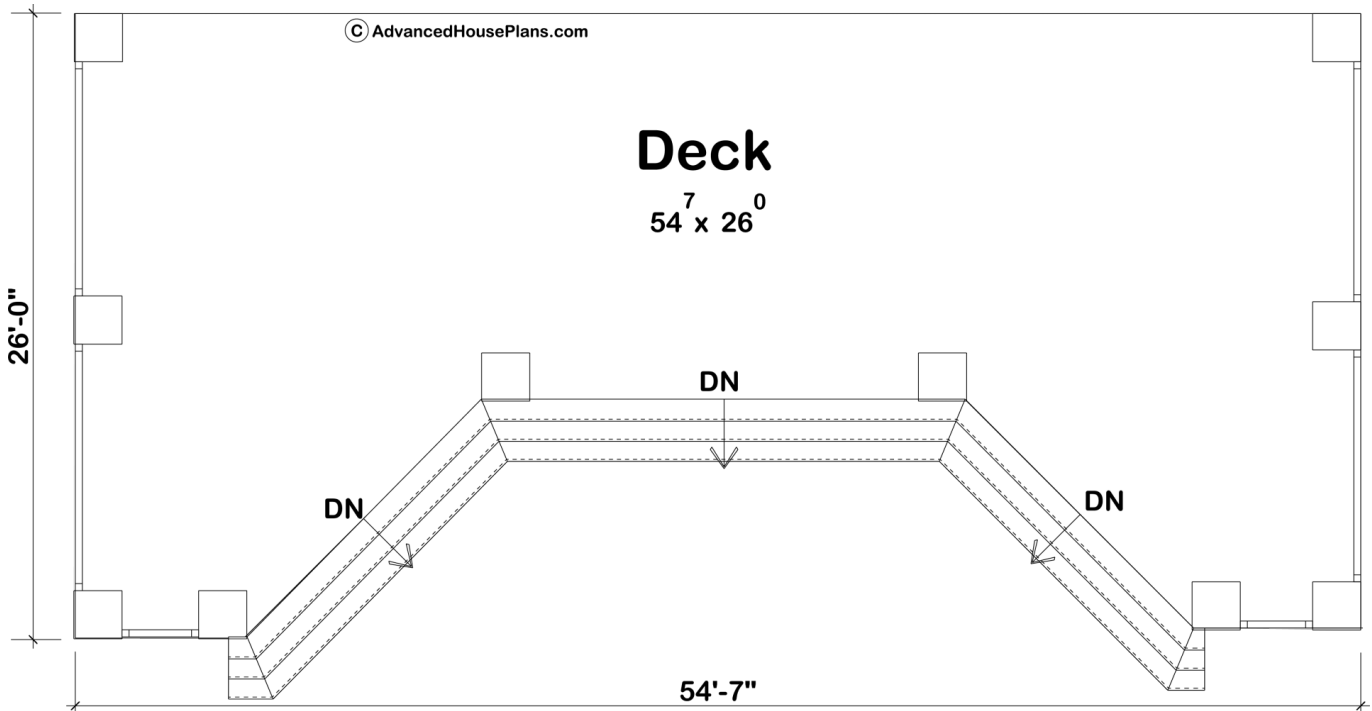

29622 - Garrison Data Sheet

1113 SQ FT	0 BEDS	0 BATHS	0 BAYS	55' 0" WIDE	26' 0" DEEP
---------------	-----------	------------	-----------	----------------	----------------

Construction Specs

Layout

Square Footage

Main Level	1113 Sq. Ft.
Total Finished Area	1113 Sq. Ft.

Exterior Dimensions

Width	55' 0"
Depth	26' 0"

Default Construction Stats

Stats are unique to the individual plan.

Foundation Type	Post and Pier
Exterior Wall Construction	2x4

Plan Description

The Garrison deck is great for entertaining. It can be attached to almost any home. With steps all across the front, it makes for easy access down to the patio or yard.