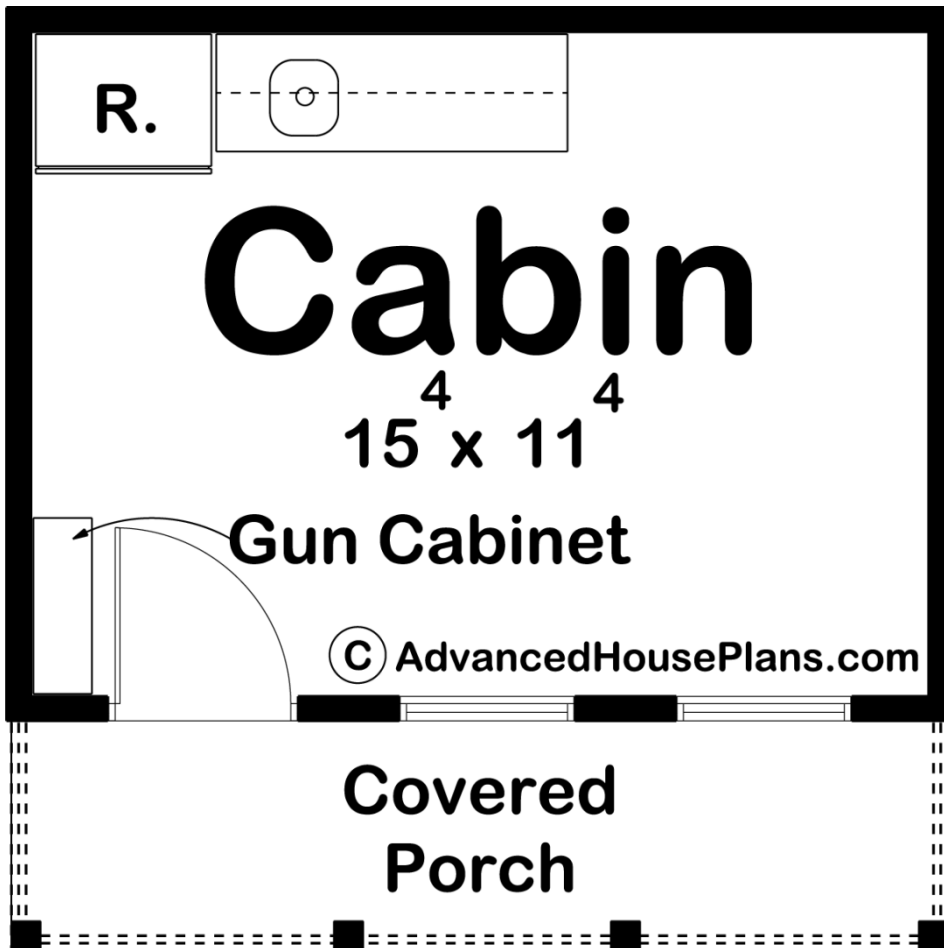

29543 - Chesterfield Data Sheet

192 SQ FT	0 BEDS	0 BATHS	0 BAYS	16' 0" WIDE	16' 0" DEEP
--------------	-----------	------------	-----------	----------------	----------------

Construction Specs

Layout
Square Footage

Main Level	192 Sq. Ft.
------------	-------------

Total Finished Area	192 Sq. Ft.
---------------------	-------------

Exterior Dimensions

Width	16' 0"
-------	--------

Depth	16' 0"
-------	--------

Default Construction Stats

Stats are unique to the individual plan.

Foundation Type	Slab
-----------------	------

Exterior Wall Construction	2x4
----------------------------	-----

Main Wall Height	9'
------------------	----

Plan Description