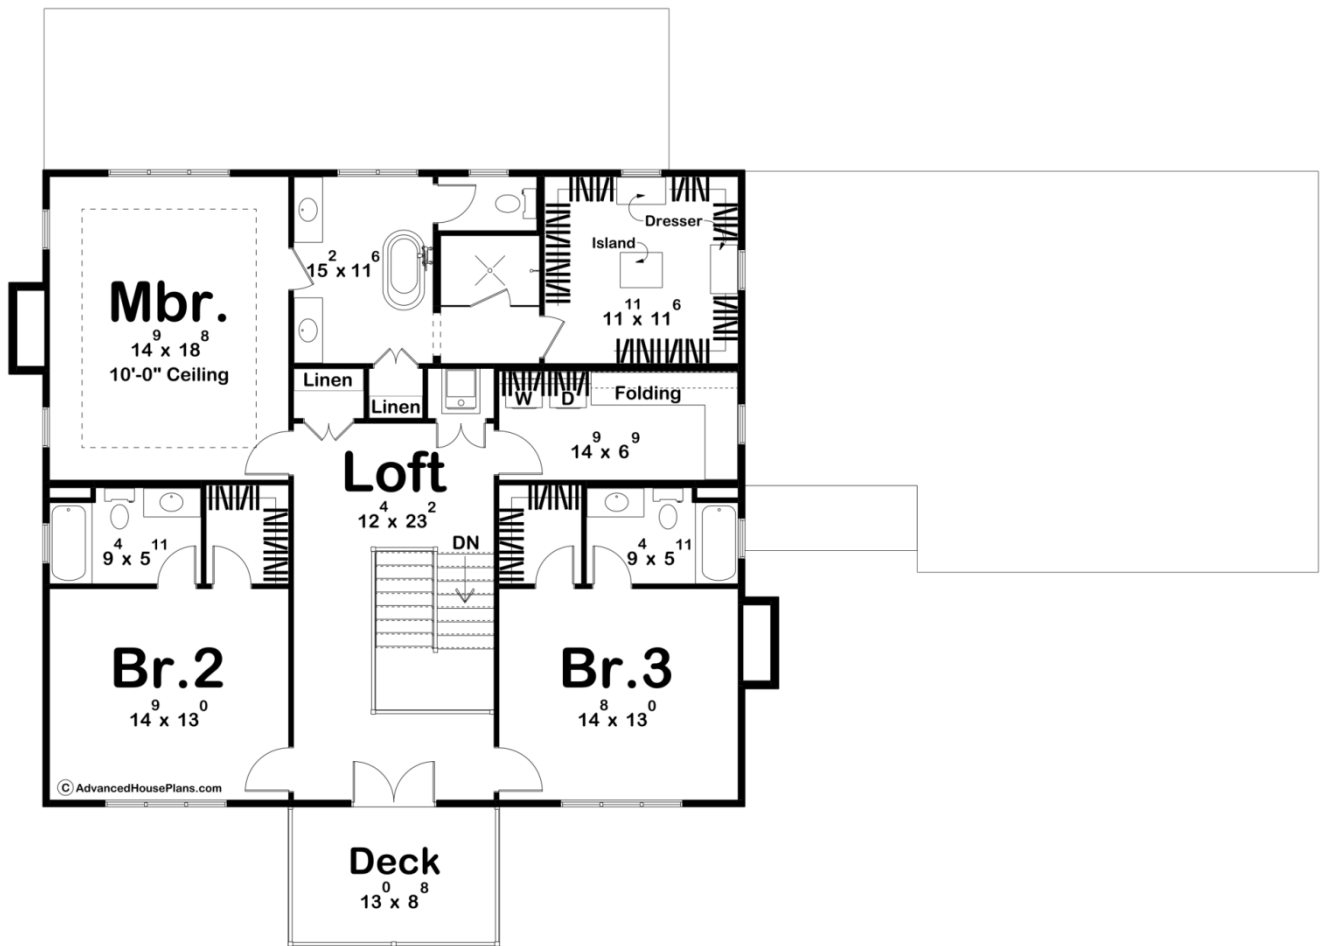

30372 - Berry Mills Data Sheet

3396 SQ FT	3 BEDS	4 BATHS	2 BAYS	80' 4" WIDE	57' 8" DEEP
---------------	-----------	------------	-----------	----------------	----------------

Construction Specs

Layout

Bedrooms	3
Bathrooms	4
Garage Bays	2

Square Footage

Main Level	1802 Sq. Ft.
Second Level	1594 Sq. Ft.
Covered Area	512 Sq. Ft.
Garage	602 Sq. Ft.
Total Finished Area	3396 Sq. Ft.

Exterior Dimensions

Width	80' 4"
Depth	57' 8"

Default Construction Stats