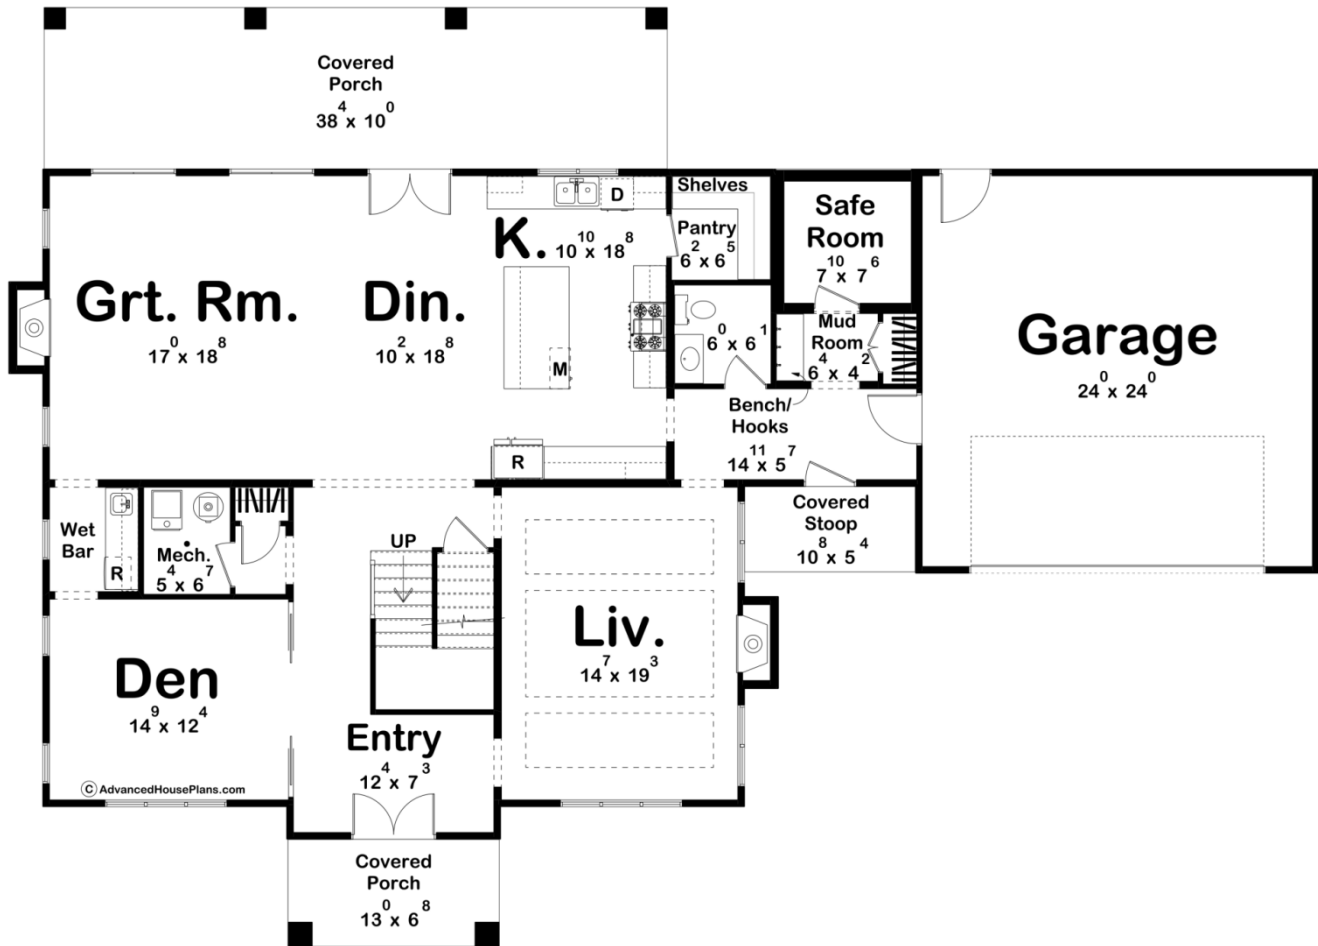

30372 - Berry Mills Data Sheet

3396 SQ FT	3 BEDS	4 BATHS	2 BAYS	80' 4" WIDE	57' 8" DEEP
---------------	-----------	------------	-----------	----------------	----------------

Construction Specs

Layout

Bedrooms	3
Bathrooms	4
Garage Bays	2

Imagine walking up to your dream home, a stunning 2-story colonial style house. As you step through the front door, you're greeted by the grandeur of the foyer, with an elegant staircase leading to the upper level. To your left, you find one of the two formal living spaces, perfect for entertaining guests or simply relaxing with your family. To the right of the foyer, the second formal living space awaits, offering versatility for various activities and gatherings. Venture further into the heart of the home, and you'll discover the expansive kitchen, a culinary haven equipped with ample counter space and an abundance of cabinetry. Whether you're preparing a quick meal or hosting a lavish dinner party, this kitchen is sure to exceed your expectations. But the indulgence doesn't end there. As you explore the first floor, you'll stumble upon a luxurious wet bar, perfect for mixing cocktails and entertaining guests with style and sophistication. Retreat to the upper level, where tranquility awaits in the form of three spacious bedrooms, each offering comfort, privacy, and abundant natural light. The large master suite beckons you with its serene ambiance, boasting a sumptuous en-suite bathroom and ample closet space for all your storage needs. With four bathrooms throughout the house, convenience is always at your fingertips, ensuring that every member of your household has their own space to relax and unwind. In this meticulously designed colonial-style home, every detail has been thoughtfully considered to provide the ultimate in comfort, luxury, and functionality. Welcome home to a life of unparalleled elegance and sophistication.