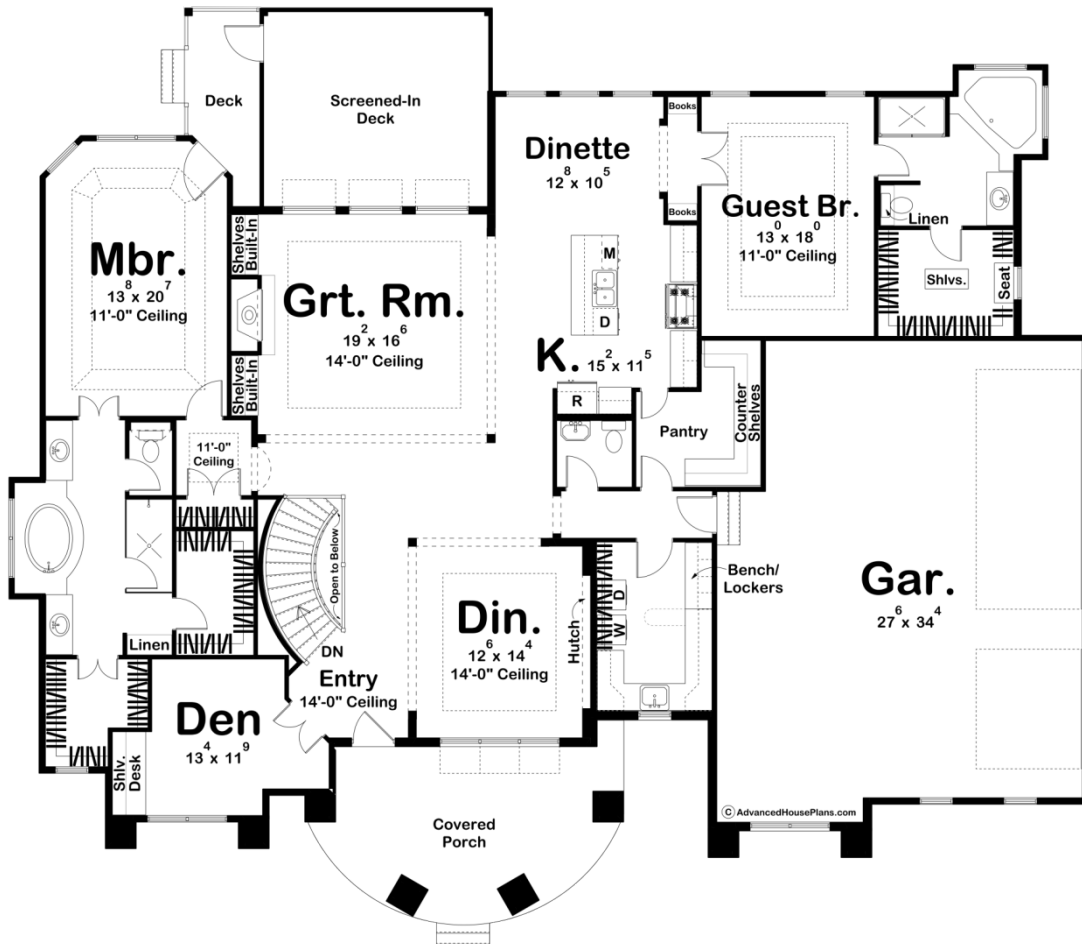

29068 - Bellamare Data Sheet

2856 SQ FT	2 BEDS	3 BATHS	3 BAYS	82' 0" WIDE	69' 0" DEEP
---------------	-----------	------------	-----------	----------------	----------------

Construction Specs

Layout

Bedrooms

Plan Description

A sophisticated array of columns adorn a gracefully arced covered front porch on this lovely Mediterranean style 1-story house plan. Inside, a banquet of delicious amenities await. The entry area opens to a formal dining room with built-in hutch, adjacent to double doors that access a study with built-in desk. Dividing these two spaces, a graceful curved stairway leads to the home's lower level. A few steps farther inside lead to the great room with 14-foot-high ceiling and a fireplace flanked by built-in entertainment centers. A trio of windows offers views through the rear screened porch. Entertaining is made easy, as the breakfast area and kitchen lie open to the great room. The breakfast area accesses the rear covered porch to take dining options outside. The kitchen has ample workspace and features a generously sized walk-in pantry. Nearby, a laundry/mudroom with counters, soaking sink and bench offers plenty of utility space and accesses the 3-car garage. A secluded suite -- possibly for a live-in relative -- features a bath with corner tub, shower, and large walk-in closet. On the opposite side of the home, a pampering master suite includes beautiful ceiling details and has access to a private deck. The luxurious master bath presents an oval tub flanked by his and her vanities, walk-in shower, compartmented toilet, and his and her walk-in closets.