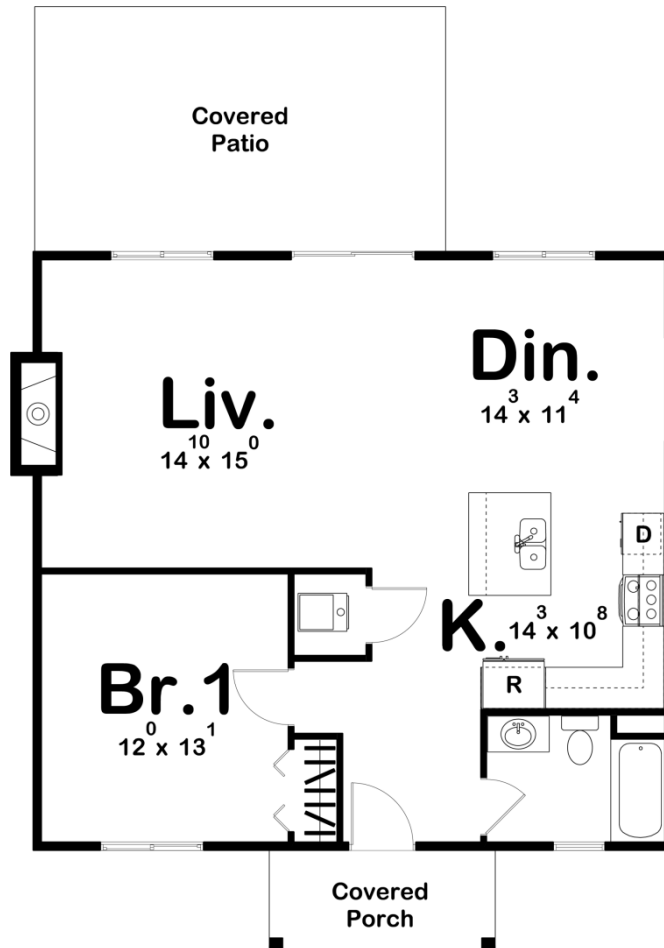

29539 - Arant Data Sheet

| | | | | | |
|--------------|-----------|------------|-----------|----------------|----------------|
| 905 SQ FT | 1 BEDS | 1 BATHS | 0 BAYS | 32' 0" WIDE | 34' 0" DEEP |
|--------------|-----------|------------|-----------|----------------|----------------|

Construction Specs

Layout

Bedrooms

Bathrooms

1

Square Footage

Main Level

905 Sq. Ft.

Total Finished Area

905 Sq. Ft.

Exterior Dimensions

Width

32' 0"

Depth

34' 0"

Default Construction Stats

Stats are unique to the individual plan.

Foundation Type

Slab

Exterior Wall Construction

2x4

Plan Description

This charming cottage style cabin plan makes the perfect weekend getaway or hunting cabin. It includes a full kitchen with an island, a living room with a cozy fireplace and a dining room.