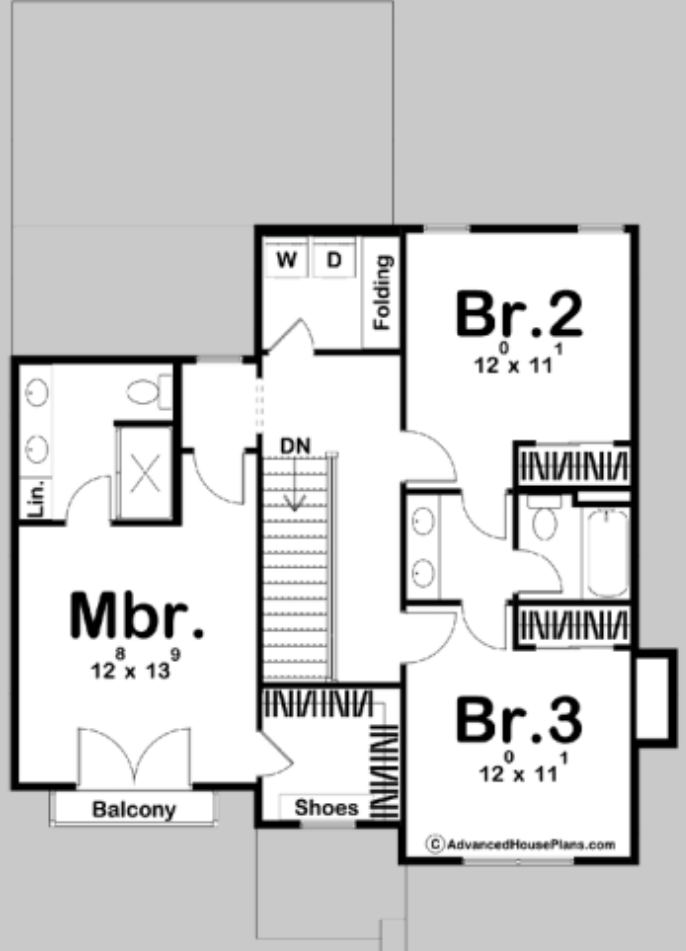

30139

# LAKEVIEW

3 BED, 3 BATH, 1 CAR GARAGE

MAIN LEVEL: 675 SQ FT  
SECOND LEVEL: 825 SQ FT  
TOTAL FINISHED: 1500 SQ FT

EXTERIOR DIMENSIONS  
35' - 4" WIDE  
51' - 0" DEEP

TO ORDER THIS PLAN VISIT [WWW.ADVANCEDHOUSEPLANS.COM](http://WWW.ADVANCEDHOUSEPLANS.COM)