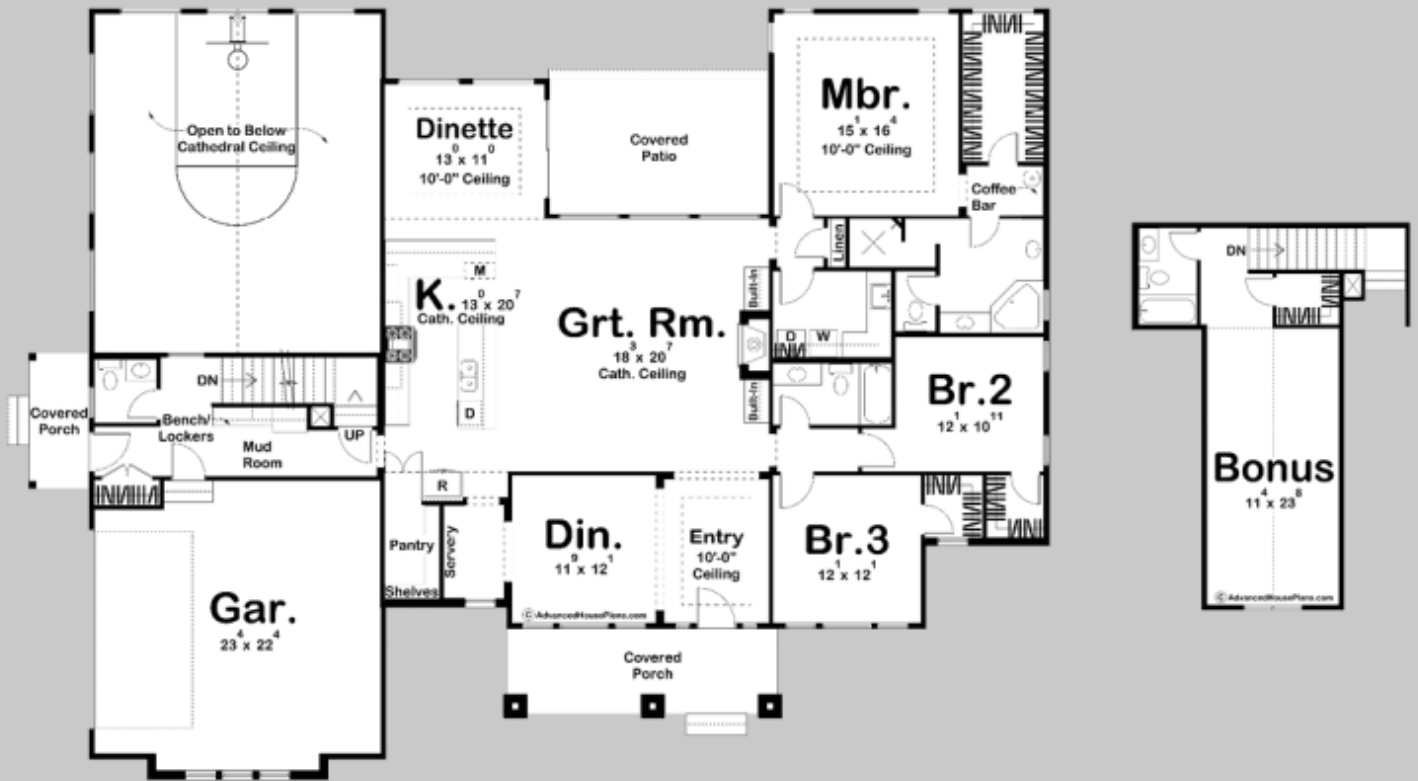

30131

KINGSBURG

3 BED, 3 BATH, 2 CAR GARAGE

MAIN LEVEL: 2517 SQ FT
 TOTAL FINISHED: 2517 SQ FT
 BONUS LEVEL: 418 SQ FT

EXTERIOR DIMENSIONS
 83' - 0" WIDE
 62' - 4" DEEP

FINISHED BASEMENT AVAILABLE ON WEBSITE