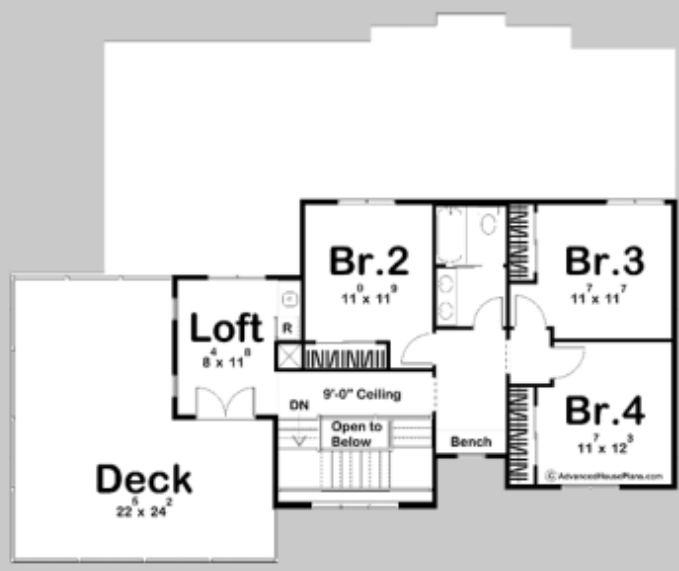

30128

# CARTWRIGHT

4 BED, 3 BATH, 2 CAR GARAGE

MAIN LEVEL: 1635 SQ FT  
SECOND LEVEL: 864 SQ FT  
TOTAL FINISHED: 2499 SQ FT

EXTERIOR DIMENSIONS  
57' - 4" WIDE  
58' - 4" DEEP

TO ORDER THIS PLAN VISIT [WWW.ADVANCEDHOUSEPLANS.COM](http://WWW.ADVANCEDHOUSEPLANS.COM)