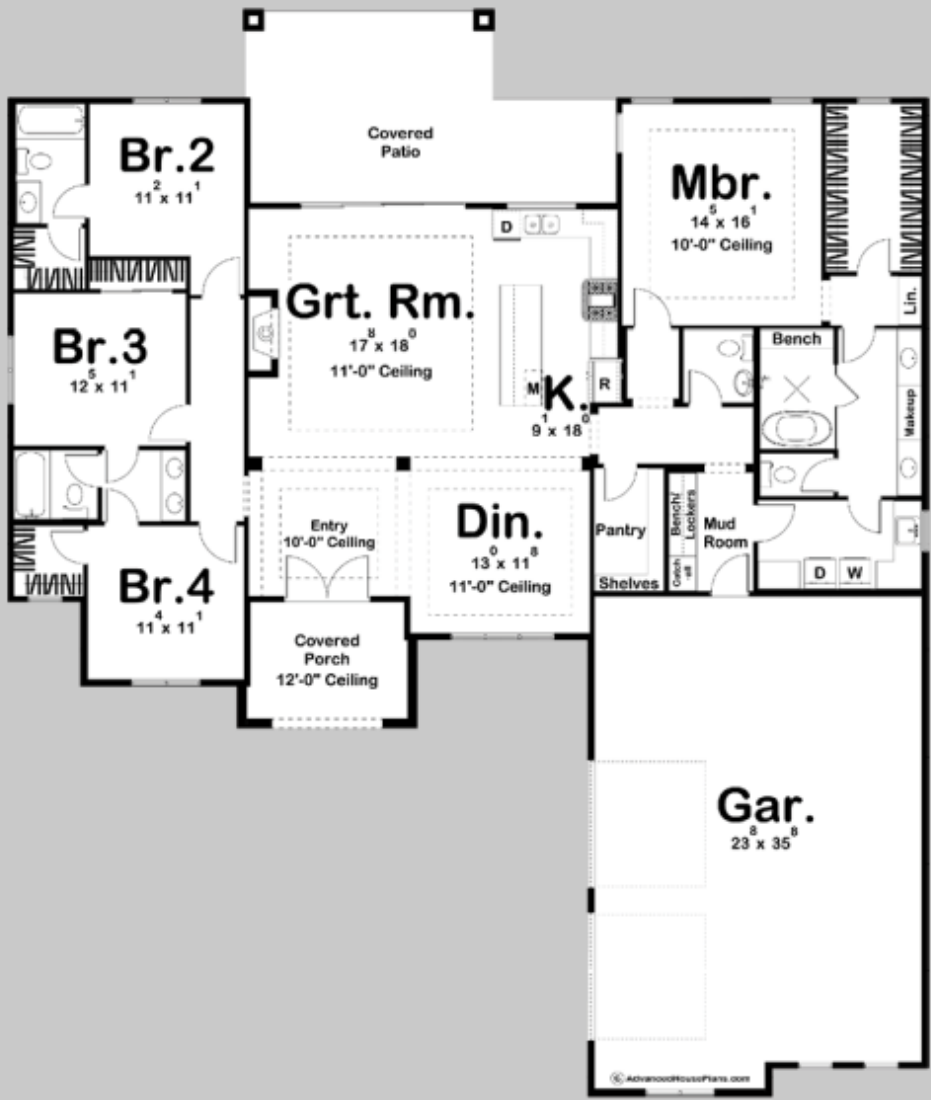

30124

PALM HARBOR

4 BED, 4 BATH, 2 CAR GARAGE

MAIN LEVEL: 2306 SQ FT
TOTAL FINISHED: 2306 SQ FT

EXTERIOR DIMENSIONS
66' - 4" WIDE
78' - 4" DEEP

TO ORDER THIS PLAN VISIT WWW.ADVANCEDHOUSEPLANS.COM