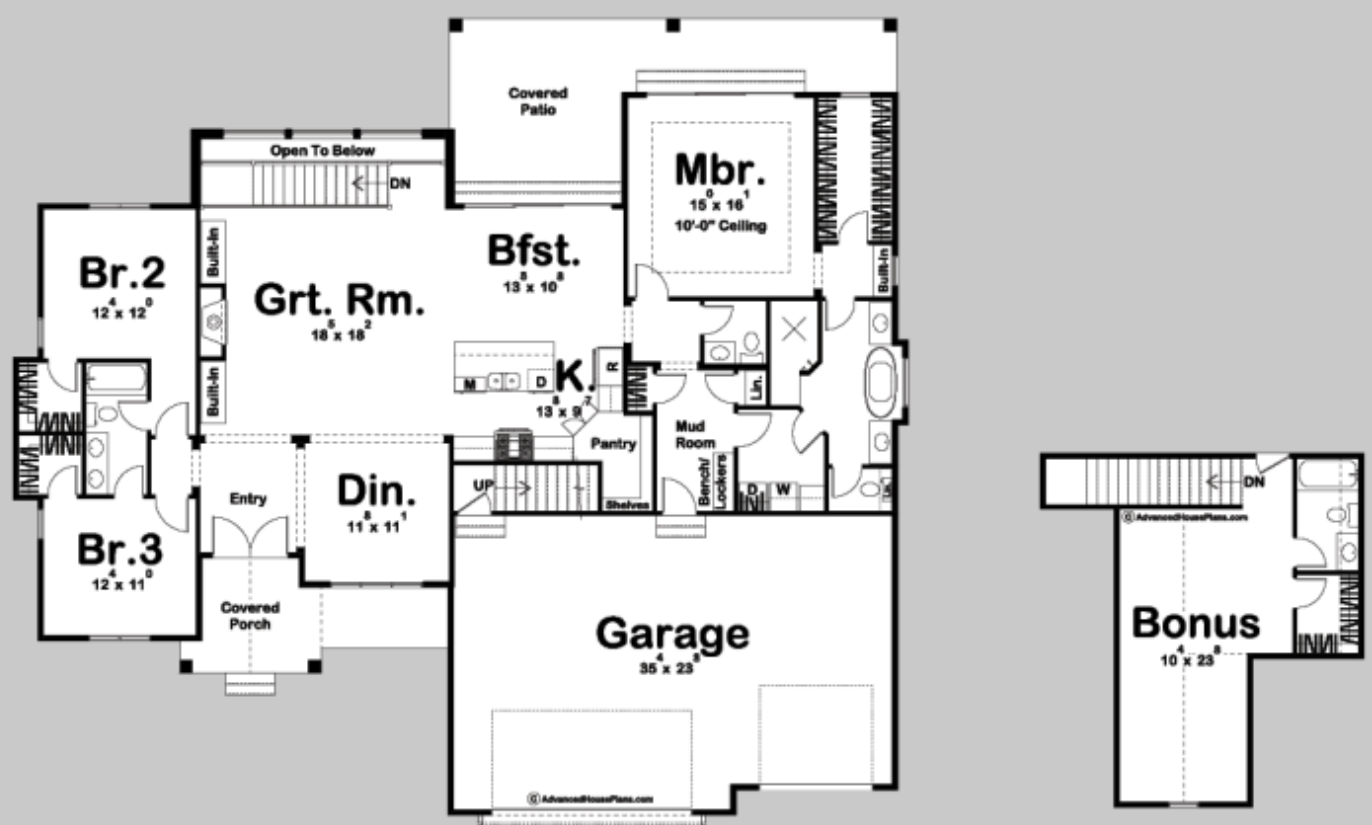

3004

BROWNWOOD

3 BED, 3 BATH, 3 CAR GARAGE

MAIN LEVEL: 2389 SQ FT
BONUS ROOM: 415 SQ FT
TOTAL FINISHED: 2389 SQ FT

EXTERIOR DIMENSIONS
71' - 10" WIDE
64' - 0" DEEP

TO ORDER THIS PLAN VISIT WWW.ADVANCEDHOUSEPLANS.COM