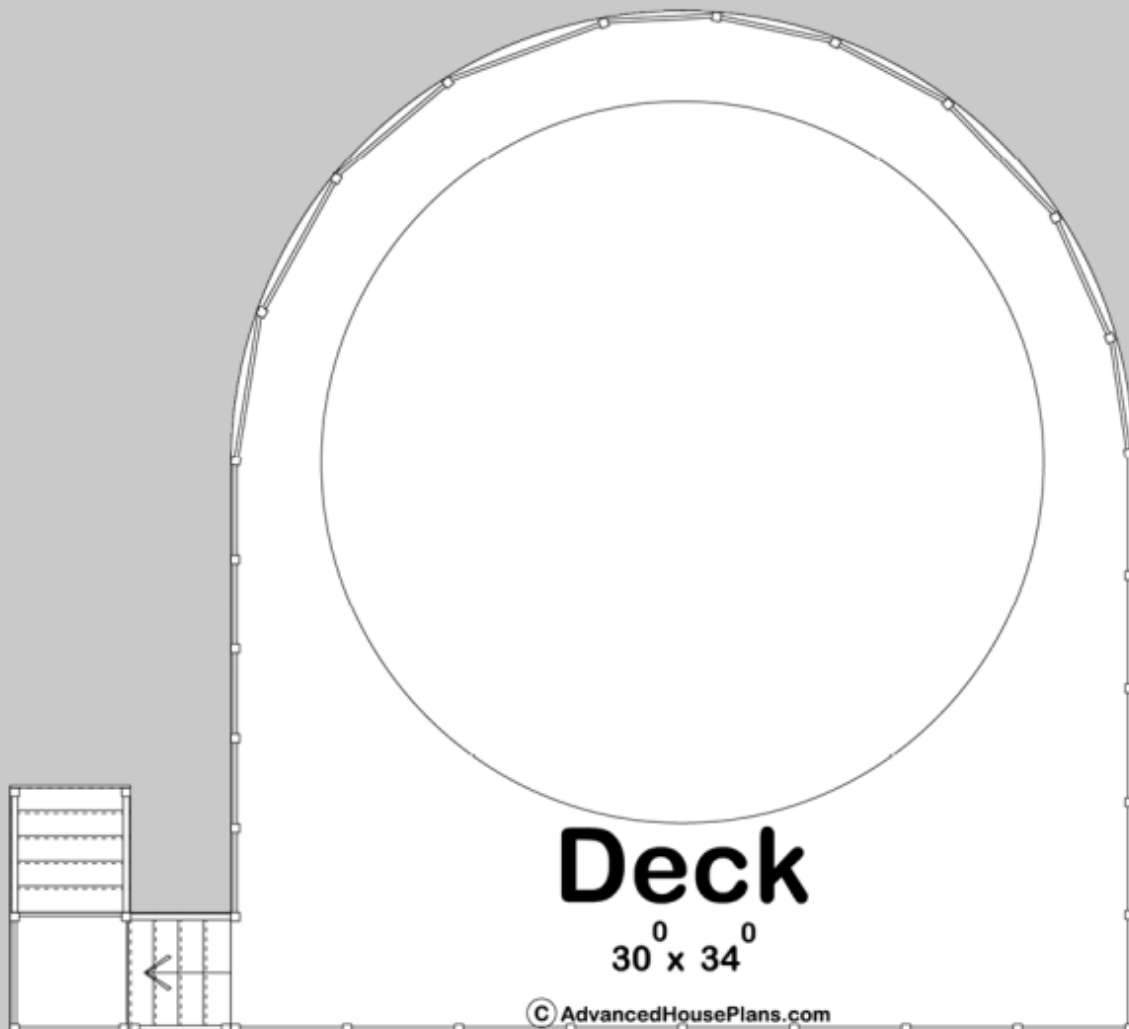

30003

NORTHLINE

POOL DECK

MAIN LEVEL: 933 SQ FT
TOTAL FINISHED: 933 SQ FT

EXTERIOR DIMENSIONS
30' - 0" WIDE
34' - 0" DEEP

TO ORDER THIS PLAN VISIT WWW.ADVANCEDHOUSEPLANS.COM