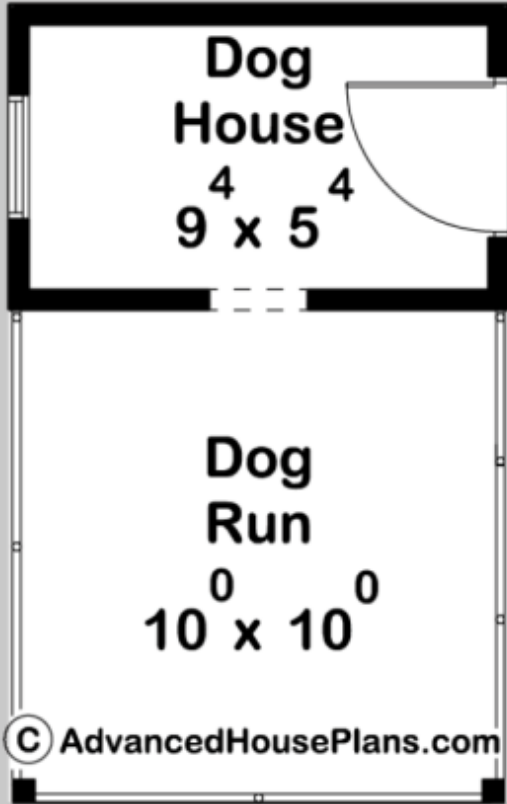

2994

LITCHFIELD

DOG HOUSE

DOG HOUSE: 60 SQ FT
DOG RUN: 100 SQ FT

EXTERIOR DIMENSIONS
10' - 0" WIDE
16' - 0" DEEP

TO ORDER THIS PLAN VISIT WWW.ADVANCEDHOUSEPLANS.COM