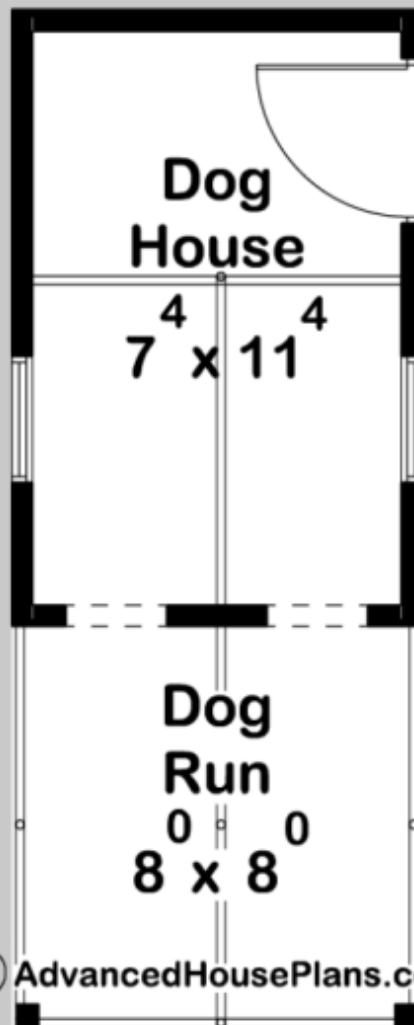

MILLIGAN
DOG HOUSE

DOG HOUSE:
DOG RUN:

96 SQ FT
64 SQ FT

EXTERIOR DIMENSIONS
8' - 0" WIDE
20' - 0" DEEP

© AdvancedHousePlans.com