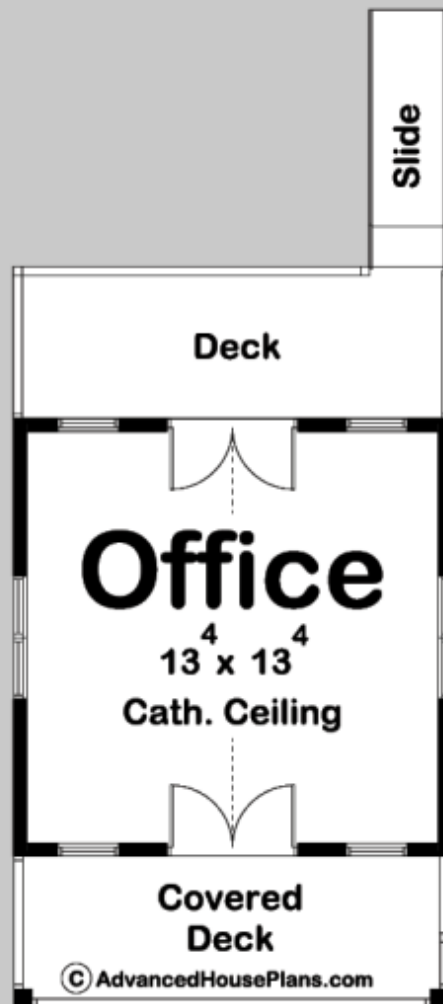

2999

PETUNIA
BACKYARD OFFICE

MAIN LEVEL: 178 SQ FT
TOTAL FINISHED: 178 SQ FT

EXTERIOR DIMENSIONS
14' - 0" WIDE
24' - 0" DEEP

© AdvancedHousePlans.com

TO ORDER THIS PLAN VISIT WWW.ADVANCEDHOUSEPLANS.COM