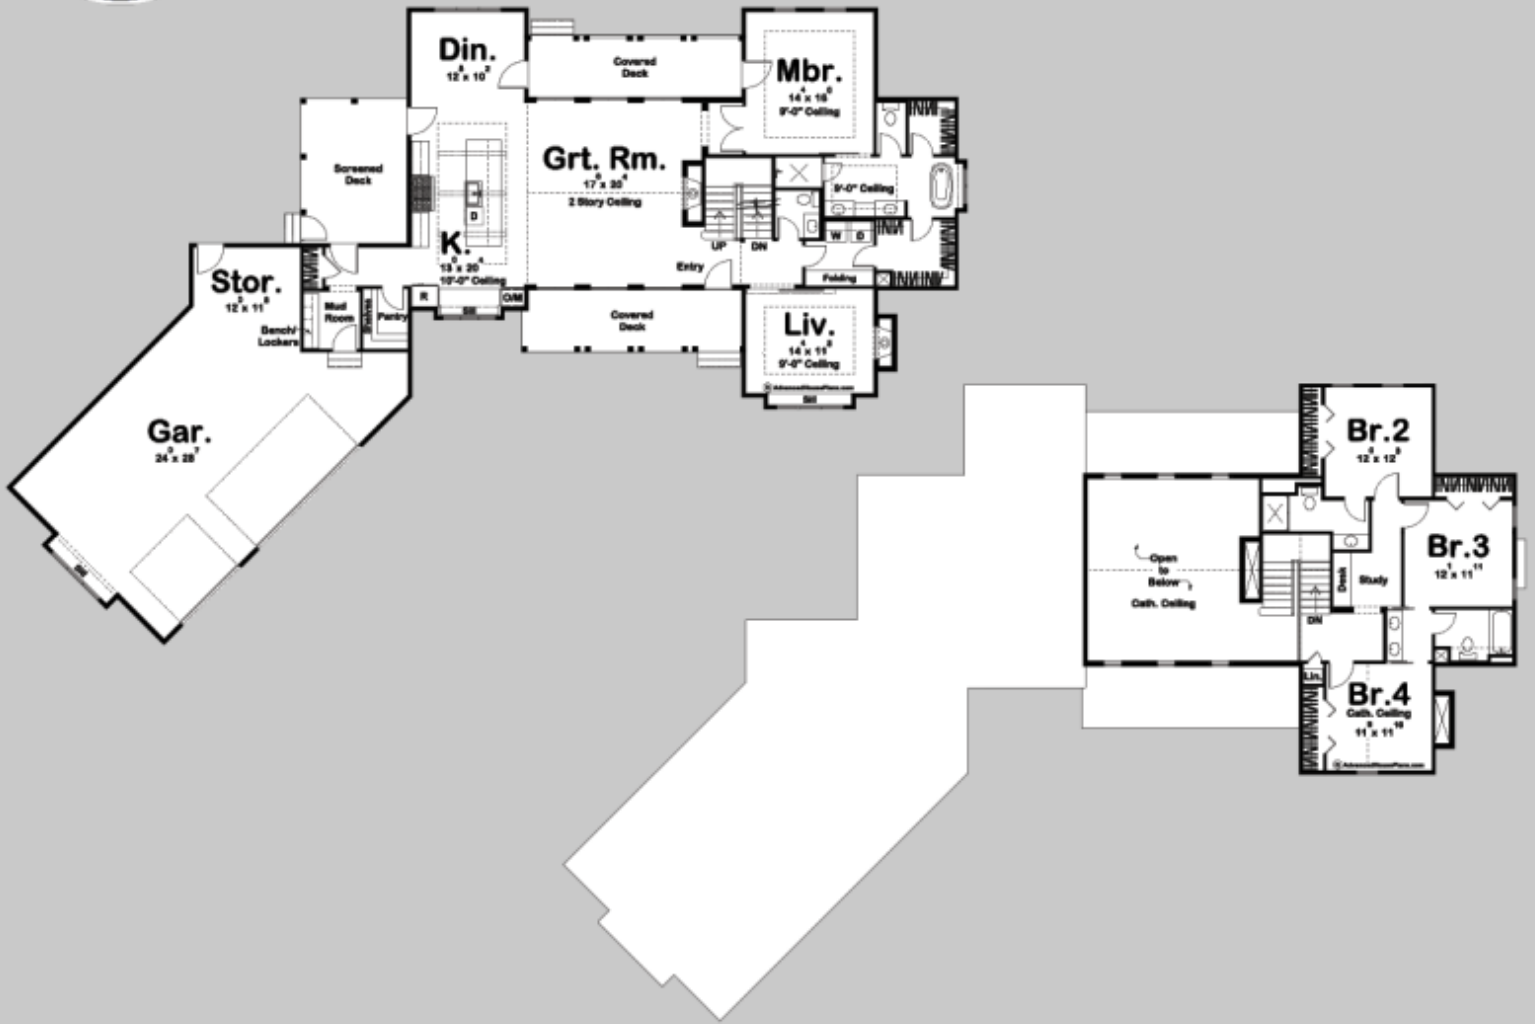

26889

JULESBERG

4 BED, 4 BATH, 3 CAR GARAGE

MAIN LEVEL: 1935 SQ FT
SECOND LEVEL: 829 SQ FT
TOTAL FINISHED: 2764 SQ FT

EXTERIOR DIMENSIONS
107' - 0" WIDE
70' - 11" DEEP

TO ORDER THIS PLAN VISIT WWW.ADVANCEDHOUSEPLANS.COM