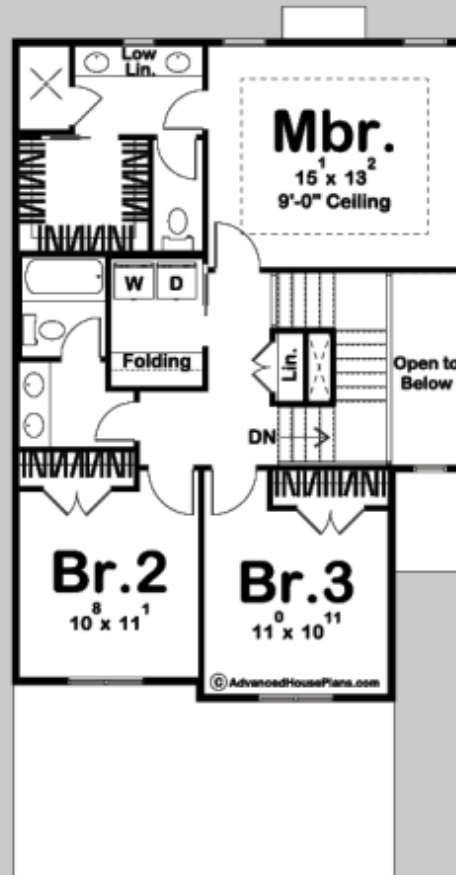

29994

CIANNA

3 BED, 3 BATH, 2 CAR GARAGE

MAIN LEVEL: 688 SQ FT
SECOND LEVEL: 878 SQ FT
TOTAL FINISHED: 1566 SQ FT

EXTERIOR DIMENSIONS
27' - 0" WIDE
52' - 0" DEEP

TO ORDER THIS PLAN VISIT WWW.ADVANCEDHOUSEPLANS.COM