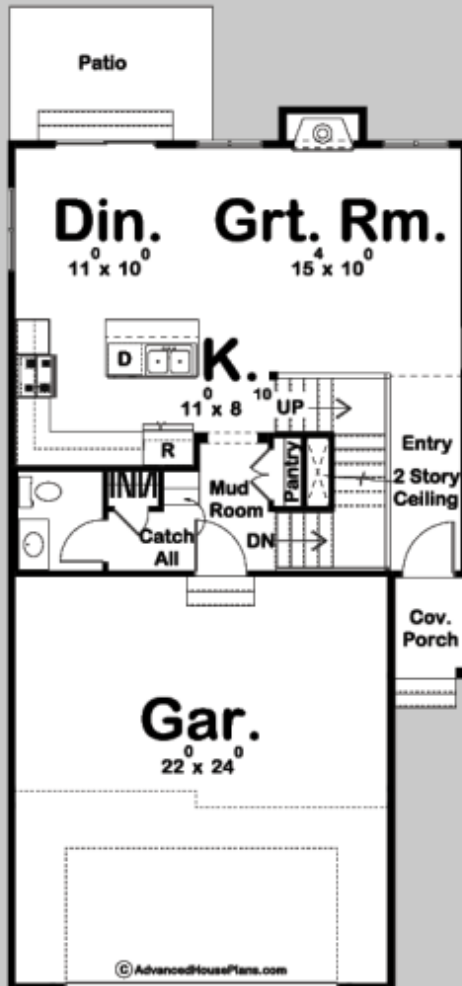

29994

CIANNA

3 BED, 3 BATH, 2 CAR GARAGE

MAIN LEVEL: 688 SQ FT
SECOND LEVEL: 878 SQ FT
TOTAL FINISHED: 1566 SQ FT

EXTERIOR DIMENSIONS
27' - 0" WIDE
52' - 0" DEEP

TO ORDER THIS PLAN VISIT WWW.ADVANCEDHOUSEPLANS.COM