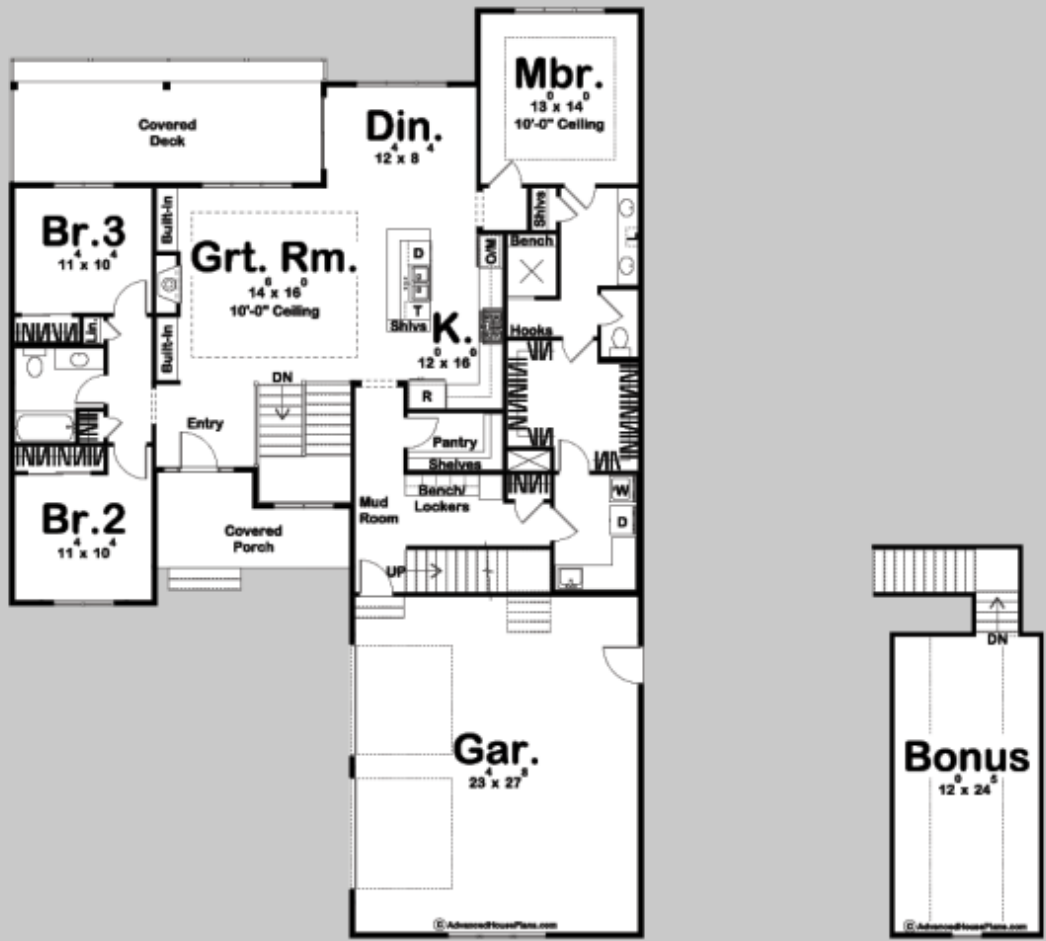

2100092

# LAKELAND

3 BED, 2 BATH, 2 CAR GARAGE

MAIN LEVEL:	1936 SQ FT	EXTERIOR DIMENSIONS
TOTAL FINISHED:	1936 SQ FT	52' - 0" WIDE
BONUS LEVEL:	315 SQ FT	76' - 4" DEEP

TO ORDER THIS PLAN VISIT [WWW.ADVANCEDHOUSEPLANS.COM](http://WWW.ADVANCEDHOUSEPLANS.COM)