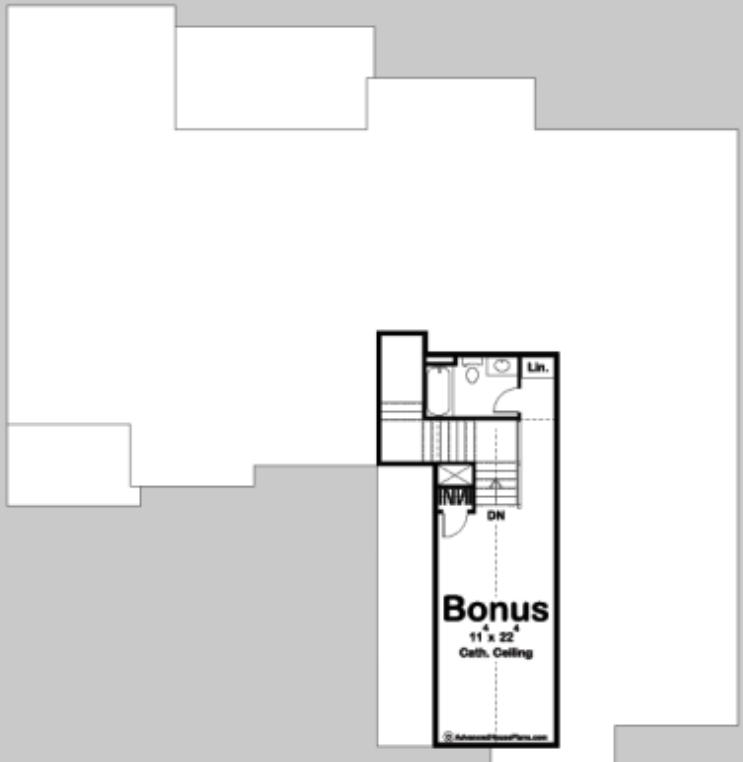

260000

KNOXVILLE

4 BED, 3 BATH, 3 CAR GARAGE

MAIN LEVEL: 2572 SQ FT
TOTAL FINISHED: 2572 SQ FT
OPT. BONUS: 411 SQ FT

EXTERIOR DIMENSIONS
71' - 0" WIDE
74' - 0" DEEP

TO ORDER THIS PLAN VISIT WWW.ADVANCEDHOUSEPLANS.COM