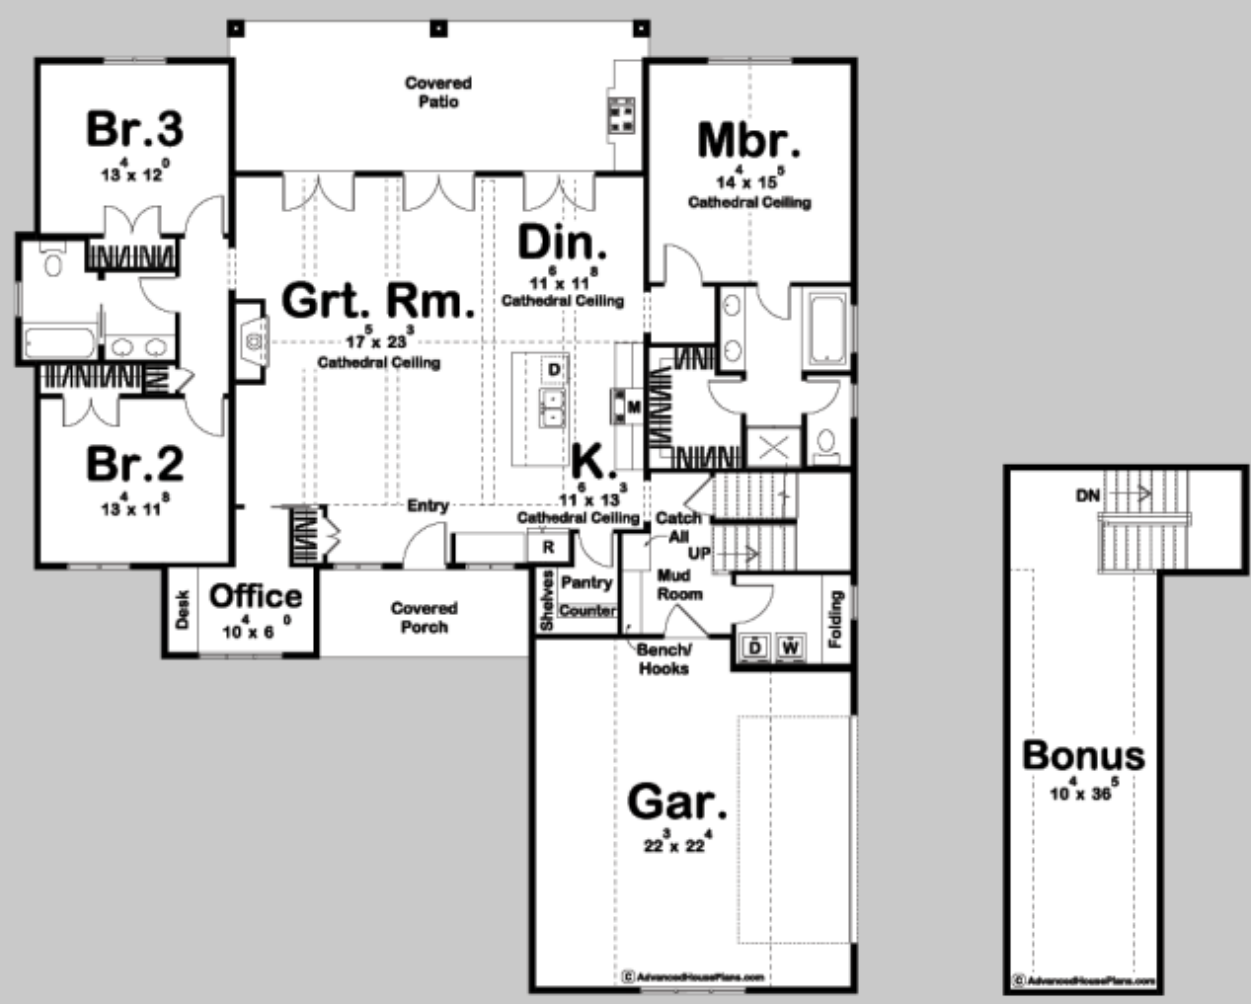

269878

WEIDENFELD

3 BED, 2 BATH, 2 CAR GARAGE

MAIN LEVEL: 2075 SQ FT
TOTAL FINISHED: 2075 SQ FT
BONUS ROOM: 384 SQ FT

EXTERIOR DIMENSIONS
59' - 4" WIDE
68' - 8" DEEP

TO ORDER THIS PLAN VISIT WWW.ADVANCEDHOUSEPLANS.COM