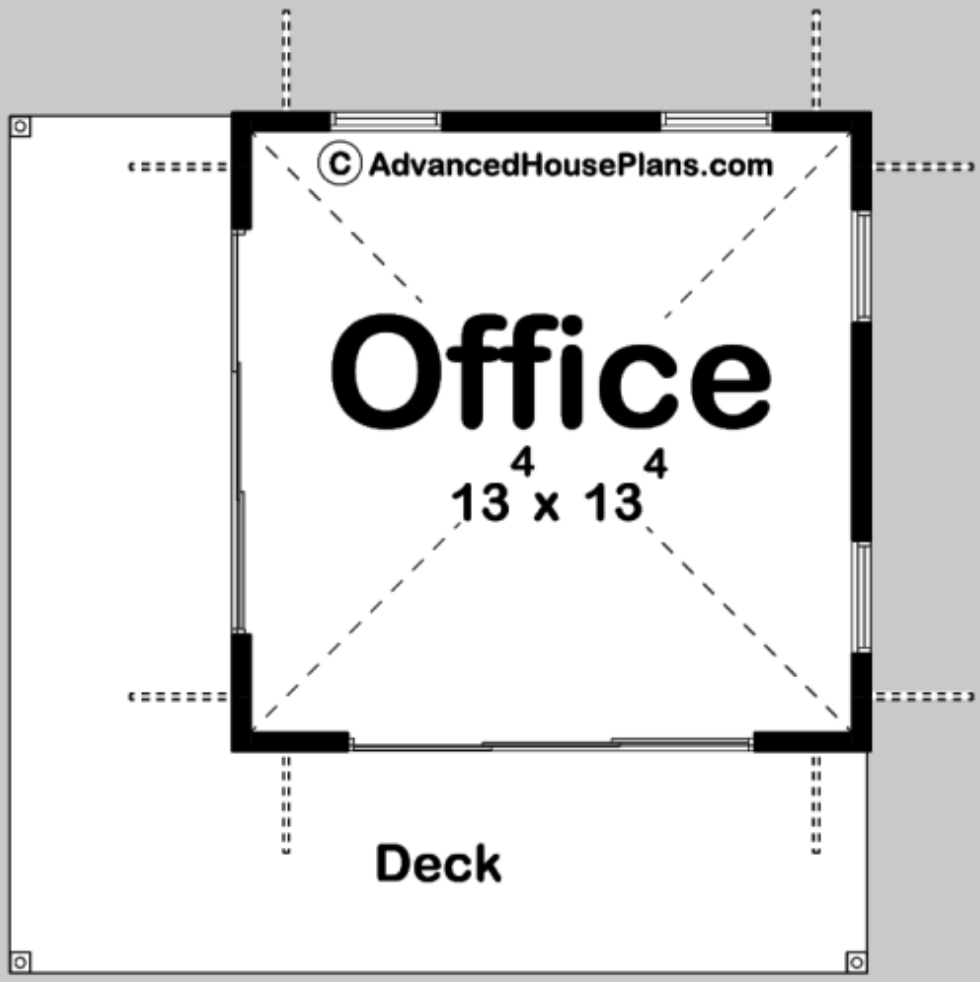

2
9
8
7
3

JULIAN
BACKYARD OFFICE

MAIN LEVEL: 196 SQ FT
TOTAL FINISHED: 196 SQ FT

EXTERIOR DIMENSIONS
14' - 0" WIDE
14' - 0" DEEP

TO ORDER THIS PLAN VISIT WWW.ADVANCEDHOUSEPLANS.COM