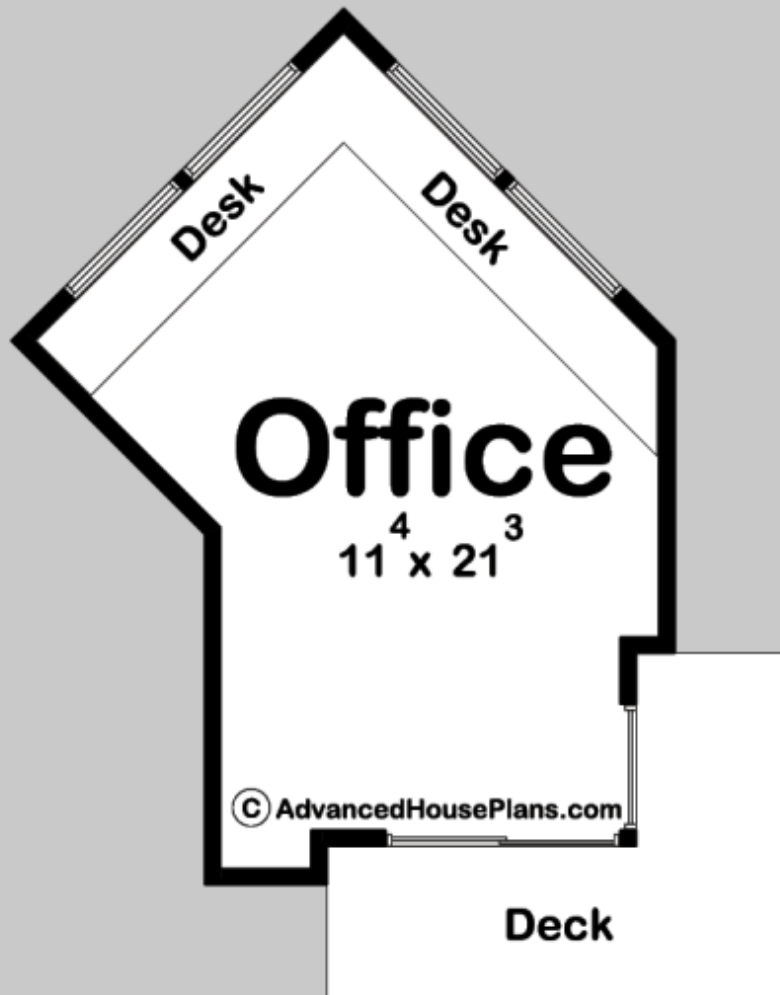

# KASSON

BACKYARD OFFICE

MAIN LEVEL: 238 SQ FT  
TOTAL FINISHED: 238 SQ FT

EXTERIOR DIMENSIONS  
17' - 0" WIDE  
25' - 7" DEEP

TO ORDER THIS PLAN VISIT [WWW.ADVANCEDHOUSEPLANS.COM](http://WWW.ADVANCEDHOUSEPLANS.COM)