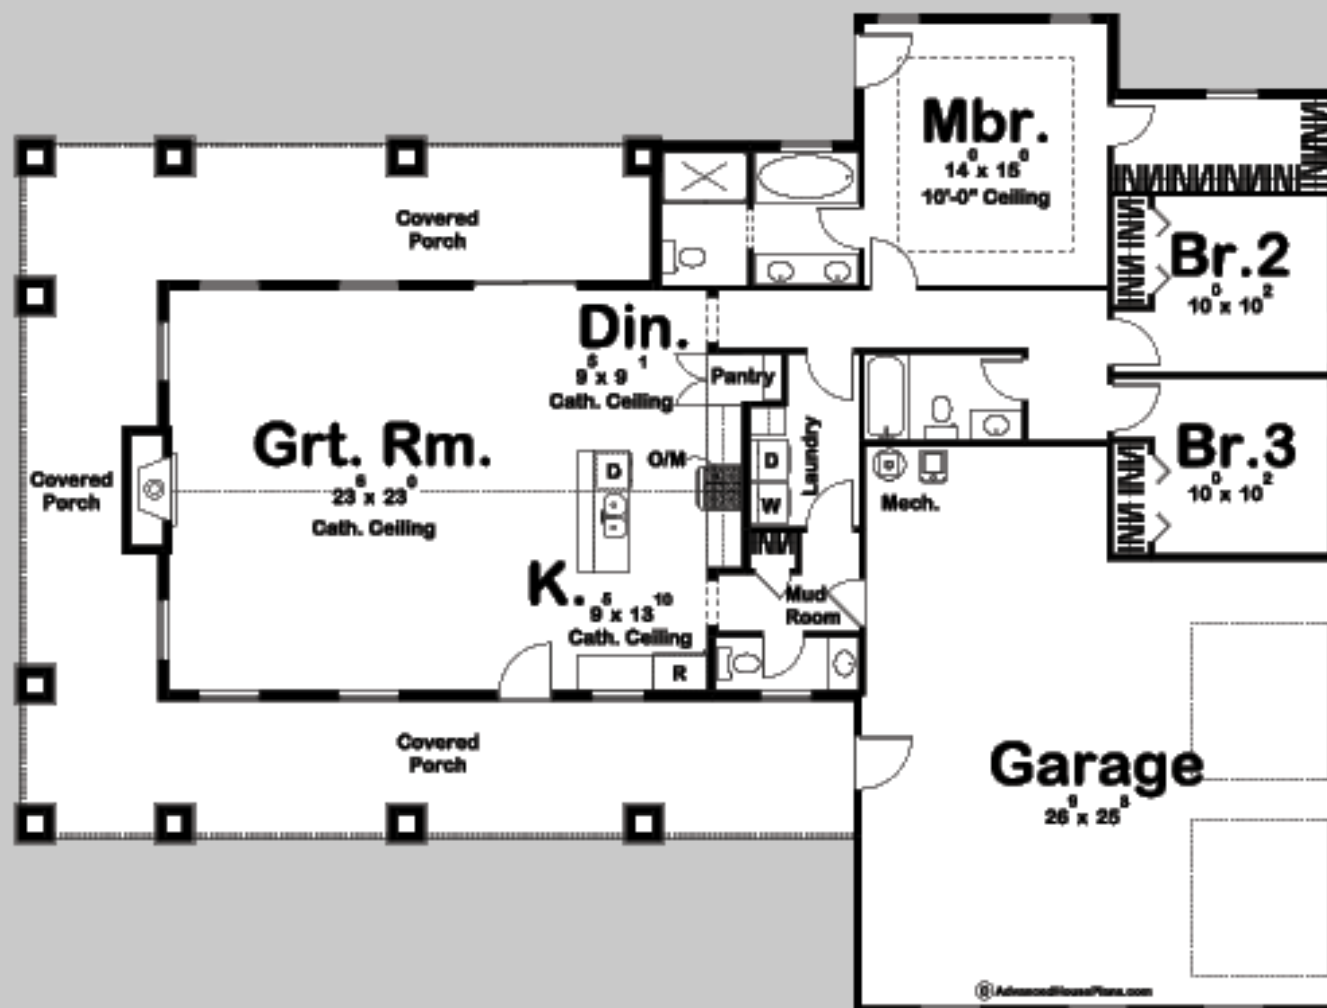

## LIVINGSTON

3 BED, 3 BATH, 2 CAR GARAGE

MAIN LEVEL: 1781 SQ FT  
TOTAL FINISHED: 1781 SQ FT

EXTERIOR DIMENSIONS  
76' - 0" WIDE  
57' - 4" DEEP

© Advanced House Plans.com