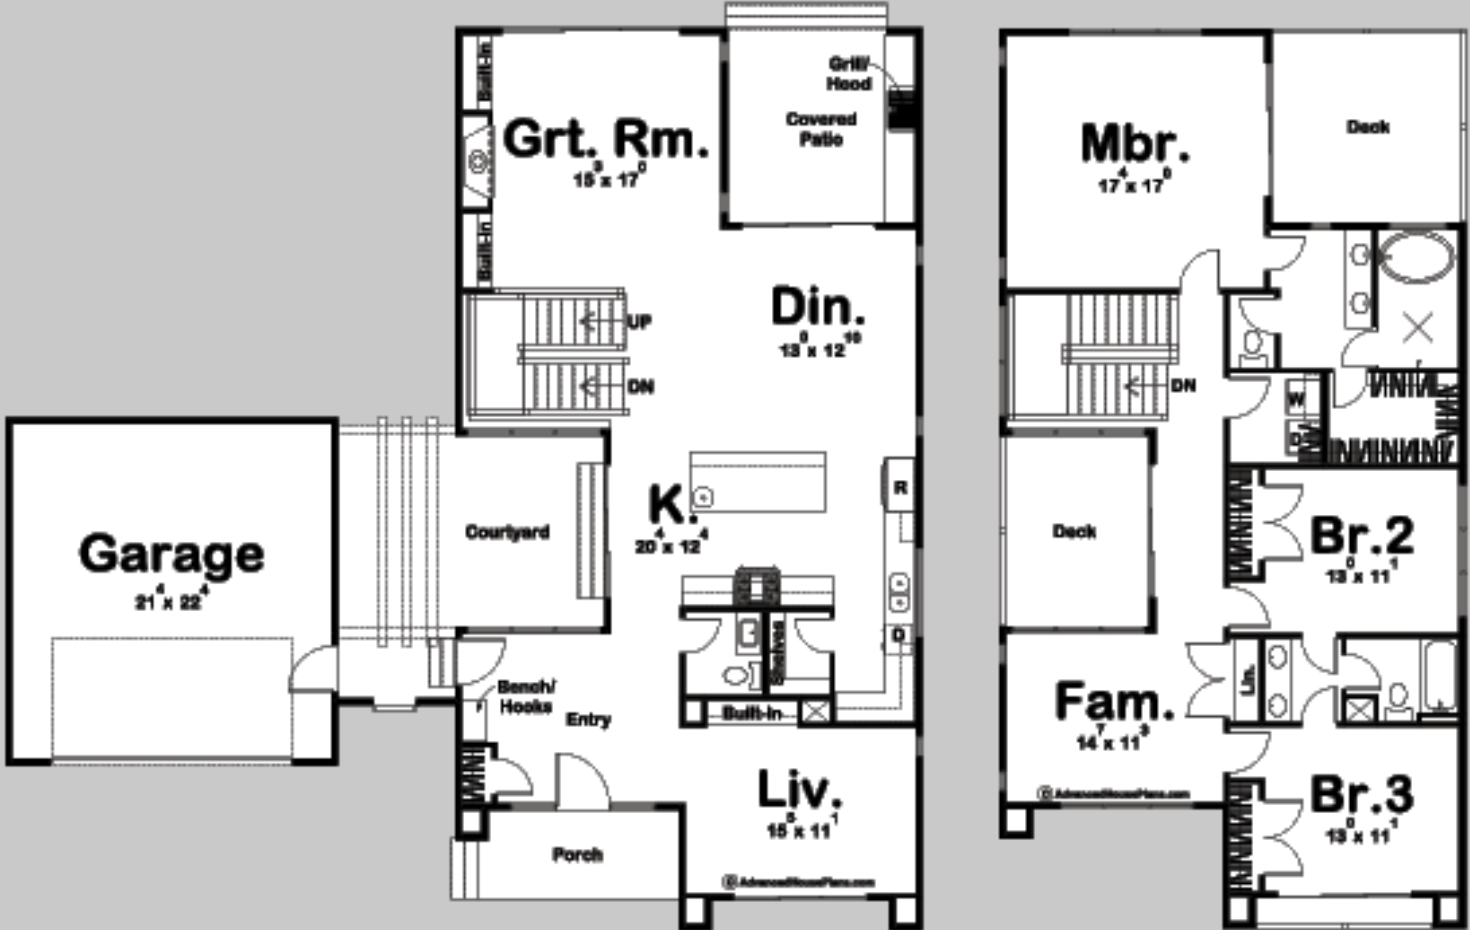

# FRESNO

3 BED, 3 BATH, 2 CAR GARAGE

MAIN LEVEL: 1409 SQ FT  
SECOND LEVEL: 1314 SQ FT  
TOTAL FINISHED: 2723 SQ FT

EXTERIOR DIMENSIONS  
61' - 0" WIDE  
60' - 0" DEEP

TO ORDER THIS PLAN VISIT [WWW.ADVANCEDHOUSEPLANS.COM](http://WWW.ADVANCEDHOUSEPLANS.COM)