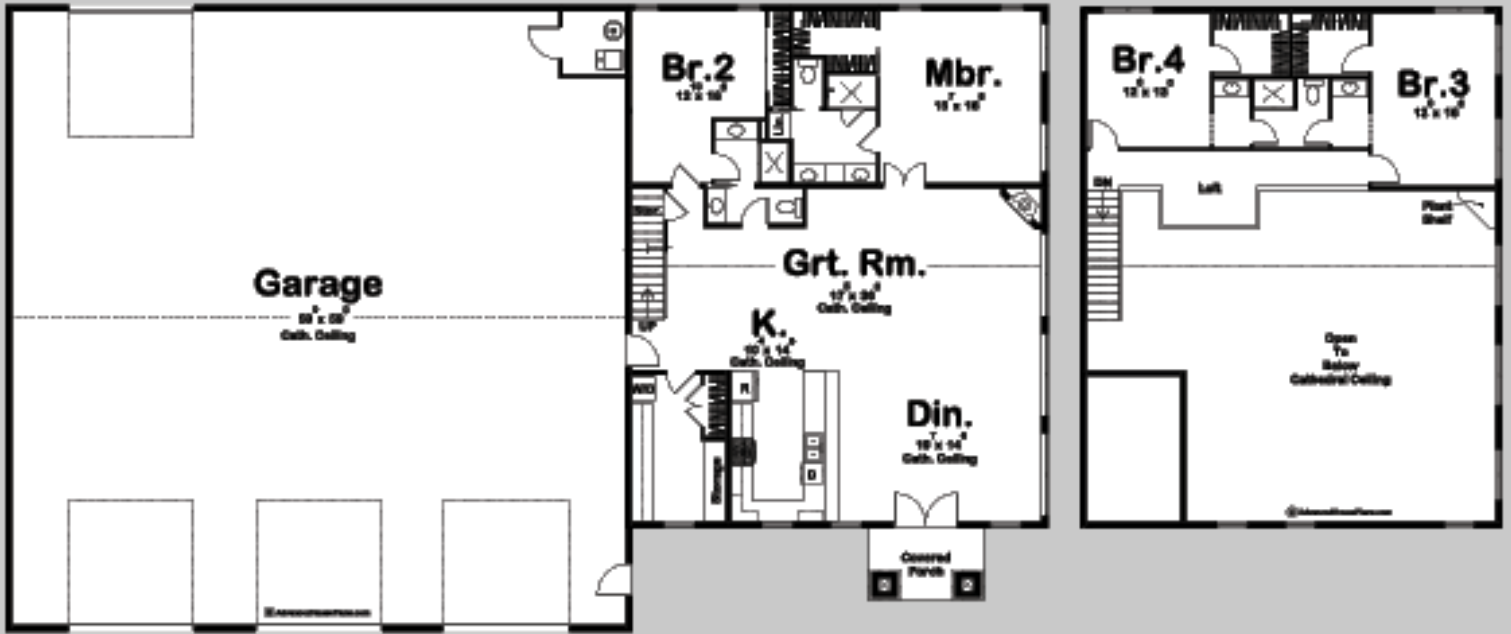

29847

**TABLE ROCK**  
4 BED, 3 BATH, 4 CAR GARAGE

MAIN LEVEL:	2025 SQ FT	EXTERIOR DIMENSIONS
SECOND LEVEL:	751 SQ FT	100' - 0" WIDE
TOTAL FINISHED:	2776 SQ FT	60' - 0" DEEP

TO ORDER THIS PLAN VISIT [WWW.ADVANCEDHOUSEPLANS.COM](http://WWW.ADVANCEDHOUSEPLANS.COM)