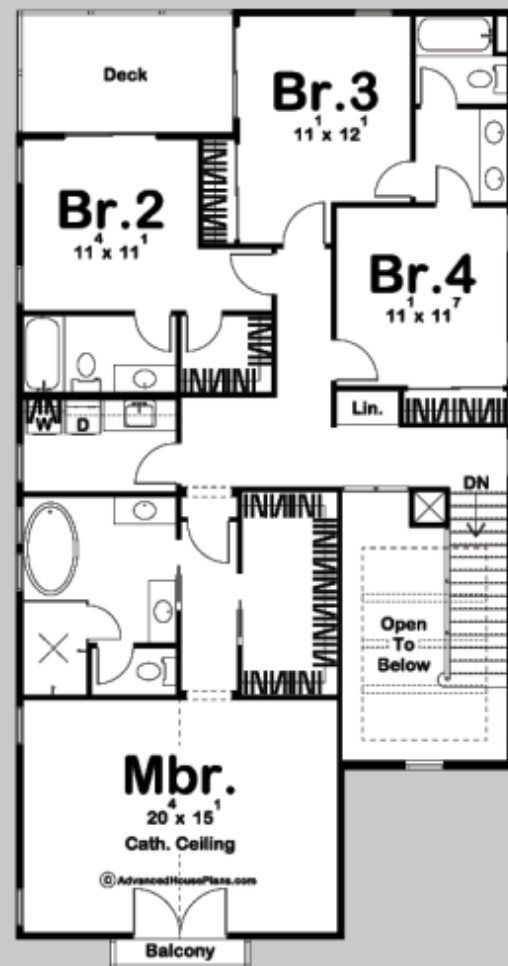

29844

MISSION BAY

4 BED, 4 BATH, 2 CAR GARAGE

MAIN LEVEL: 1229 SQ FT
SECOND LEVEL: 1502 SQ FT
TOTAL FINISHED: 2731 SQ FT

EXTERIOR DIMENSIONS
32' - 0" WIDE
60' - 0" DEEP

FINISHED BASEMENT AVAILABLE ON WEBSITE