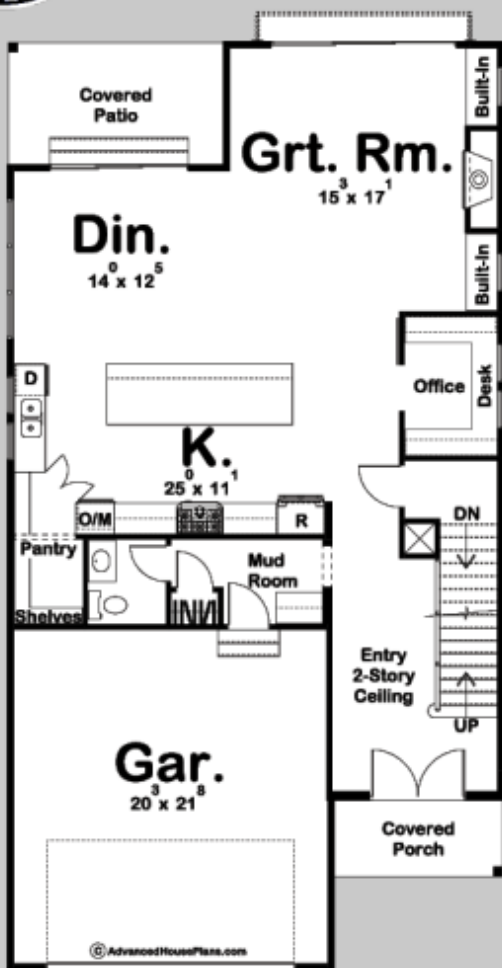

29844

MISSION BAY

4 BED, 4 BATH, 2 CAR GARAGE

MAIN LEVEL: 1229 SQ FT
SECOND LEVEL: 1502 SQ FT
TOTAL FINISHED: 2731 SQ FT

EXTERIOR DIMENSIONS
32' - 0" WIDE
60' - 0" DEEP

FINISHED BASEMENT AVAILABLE ON WEBSITE