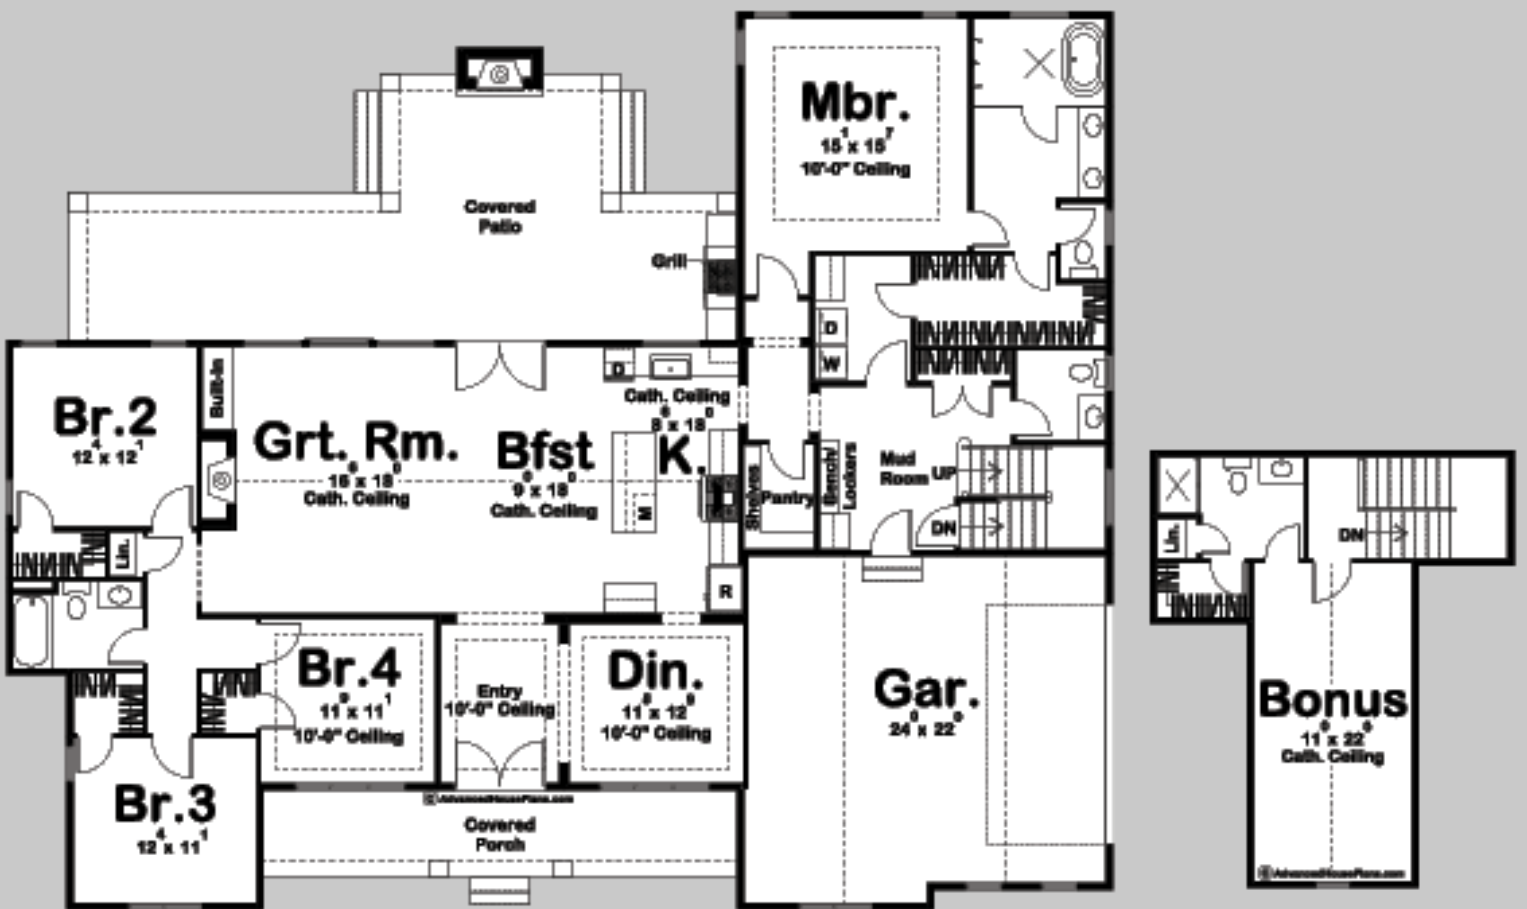

WESTCHESTER
4 BED, 3 BATH, 2 CAR GARAGE

MAIN LEVEL:	2461 SQ FT	EXTERIOR DIMENSIONS
TOTAL FINISHED:	2461 SQ FT	74' - 0" WIDE
BONUS LEVEL:	412 SQ FT	60' - 0" DEEP

FINISHED BASEMENT AVAILABLE ON WEBSITE

TO ORDER THIS PLAN VISIT WWW.ADVANCEDHOUSEPLANS.COM