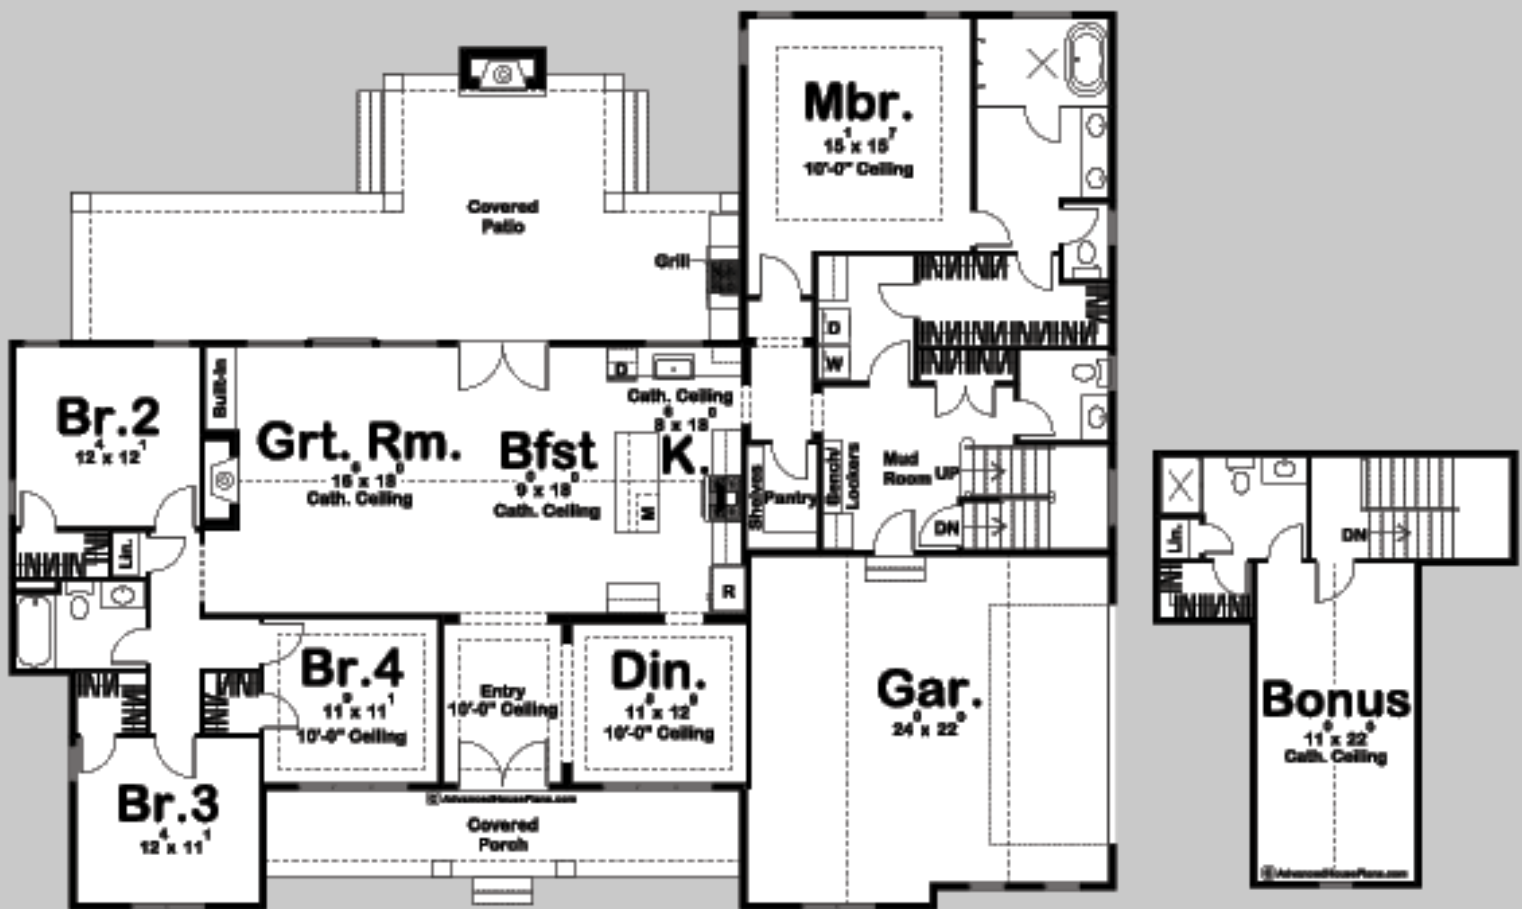

WESTCHESTER
4 BED, 3 BATH, 2 CAR GARAGE

MAIN LEVEL: 2461 SQ FT
TOTAL FINISHED: 2461 SQ FT
BONUS LEVEL: 412 SQ FT

EXTERIOR DIMENSIONS
74' - 0" WIDE
60' - 0" DEEP

FINISHED BASEMENT AVAILABLE ON WEBSITE

TO ORDER THIS PLAN VISIT WWW.ADVANCEDHOUSEPLANS.COM