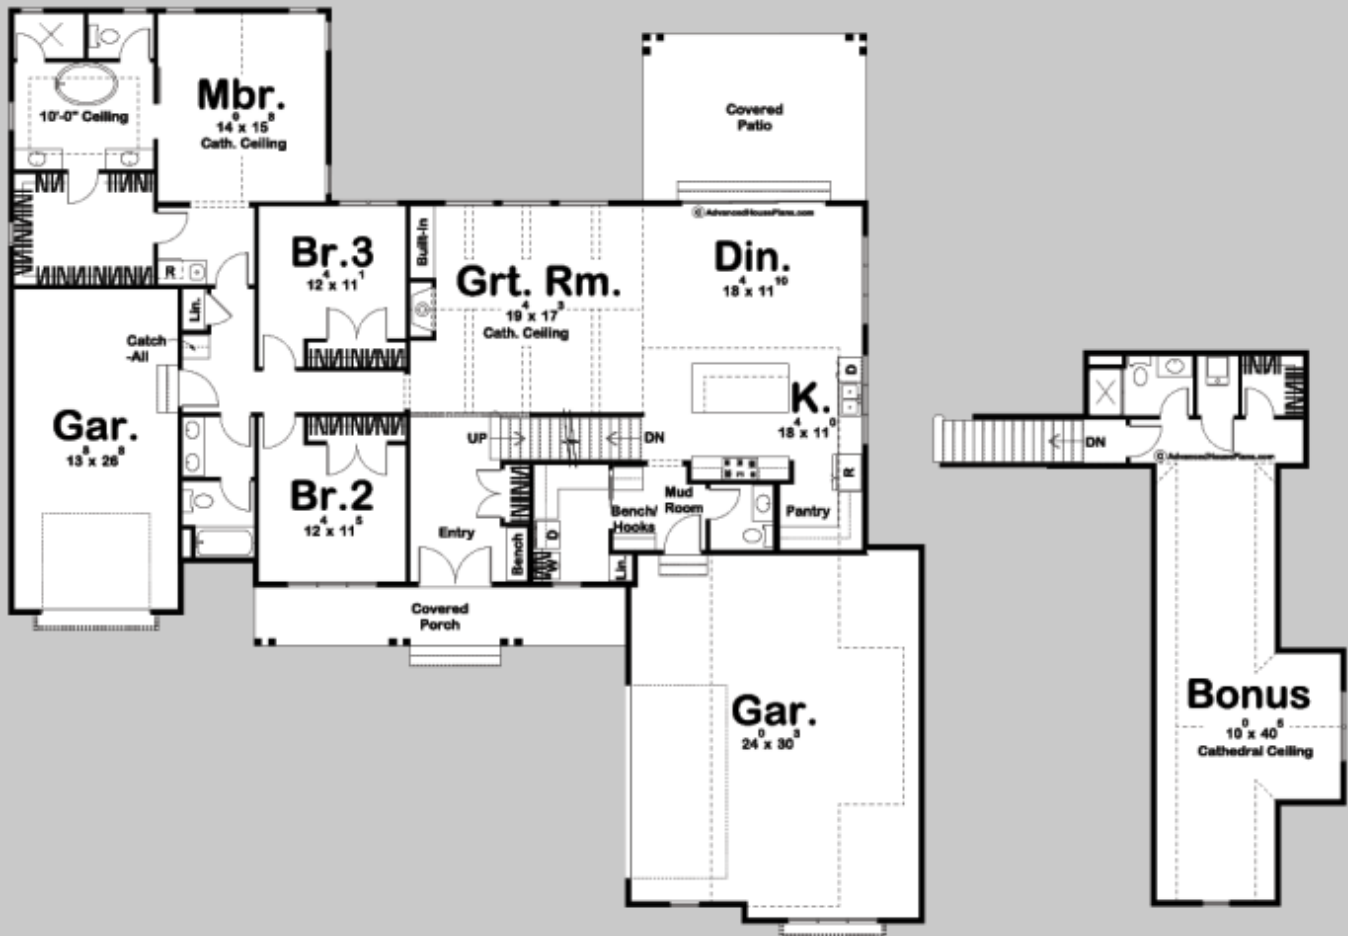

29818

CUNNINGHAM

3 BED, 3 BATH, 3 CAR GARAGE

MAIN LEVEL: 2301 SQ FT
TOTAL FINISHED: 2301 SQ FT
BONUS LEVEL: 645 SQ FT

EXTERIOR DIMENSIONS
76' - 0" WIDE
76' - 0" DEEP

FINISHED BASEMENT AVAILABLE ON WEB SITE