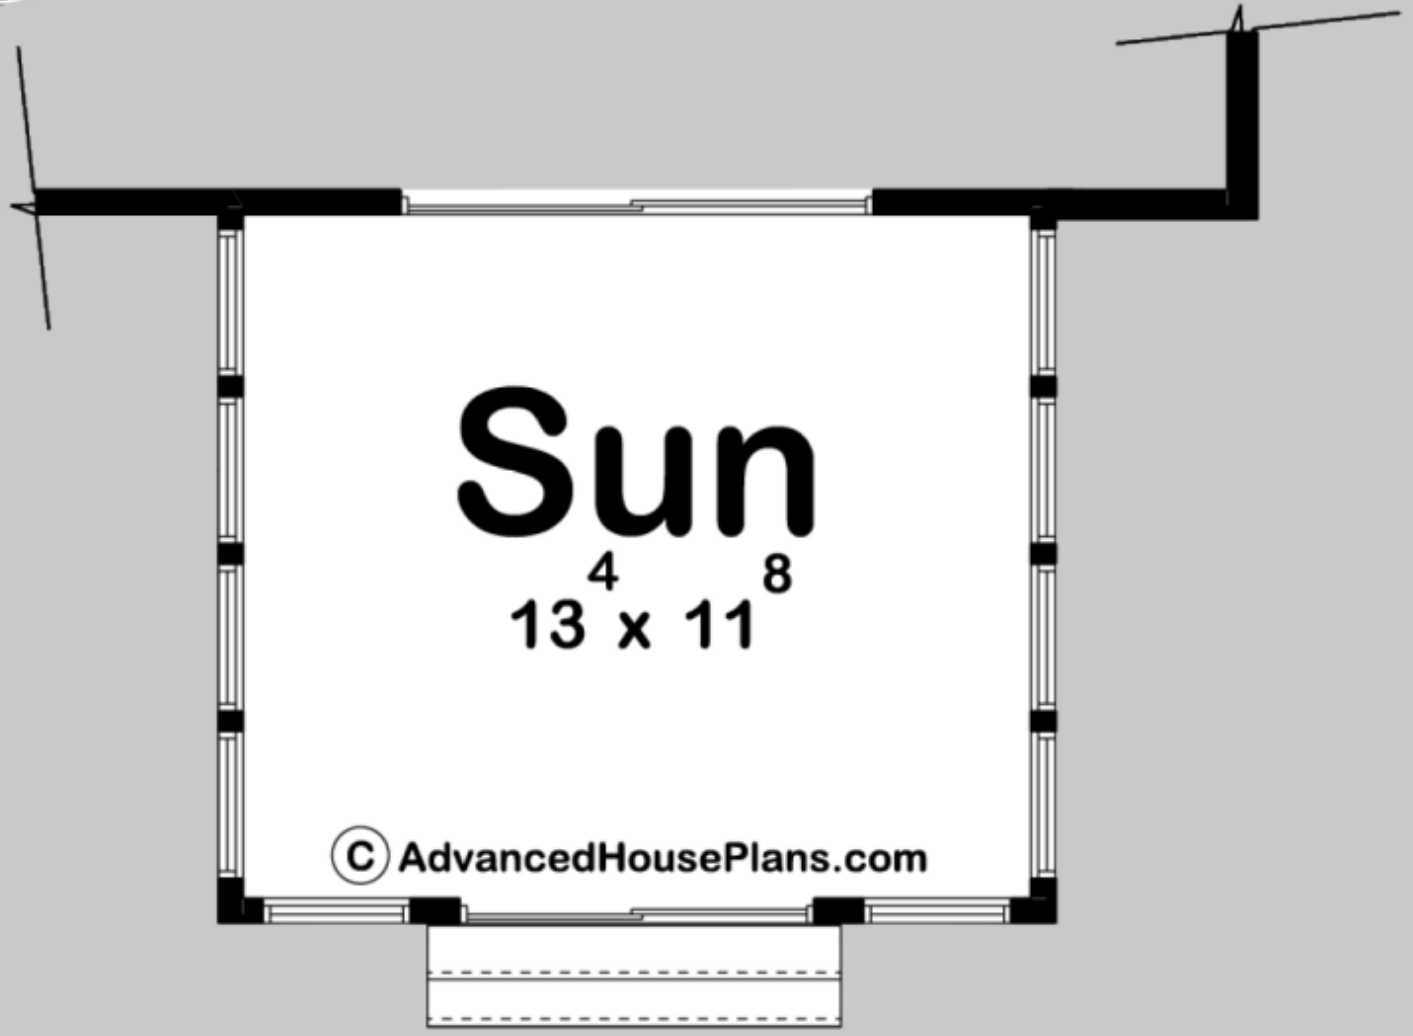

2
3
0
8
9
3

NOVA
SUNROOM

MAIN LEVEL: 168 SQ FT
TOTAL FINISHED: 168 SQ FT

EXTERIOR DIMENSIONS
14' - 0" WIDE
12' - 0" DEEP

TO ORDER THIS PLAN VISIT WWW.ADVANCEDHOUSEPLANS.COM