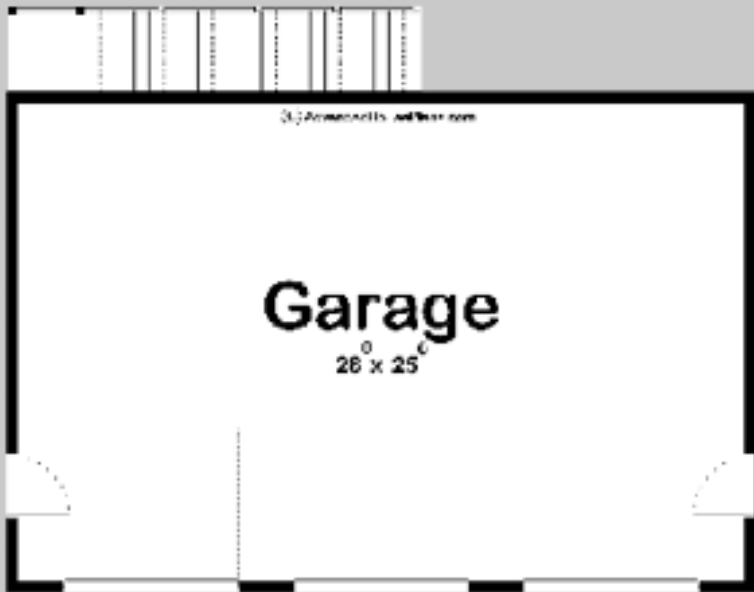

2997009

LEGRONE
3 CAR GARAGE WITH PARTY DECK

GARAGE AREA: 1014 SQ FT

EXTERIOR DIMENSIONS
39' - 0" WIDE
30' - 6" DEEP

TO ORDER THIS PLAN VISIT WWW.ADVANCEDHOUSEPLANS.COM