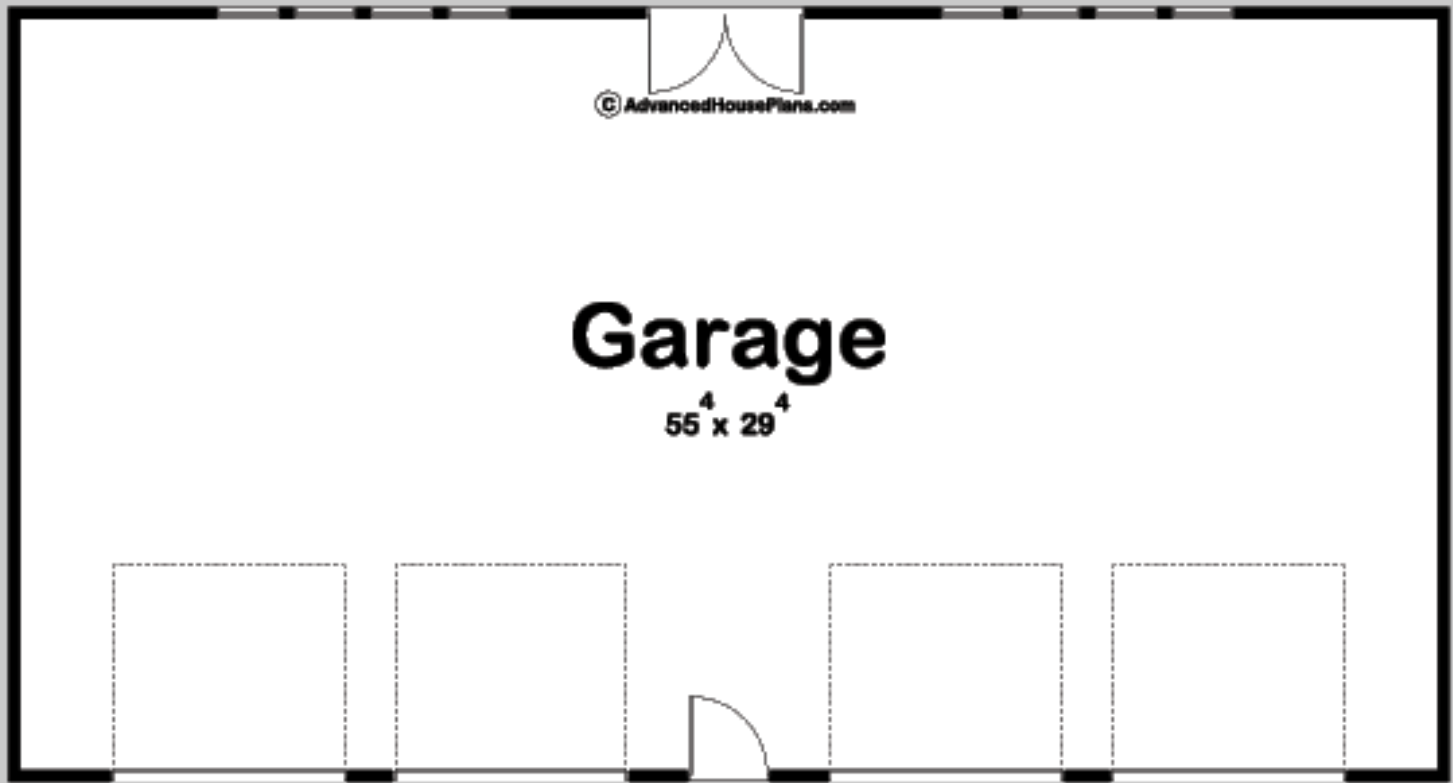

29788

JEWETT
4 CAR GARAGE

GARAGE AREA: 1680 SQ FT

EXTERIOR DIMENSIONS
56' - 0" WIDE
30' - 0" DEEP

TO ORDER THIS PLAN VISIT WWW.ADVANCEDHOUSEPLANS.COM