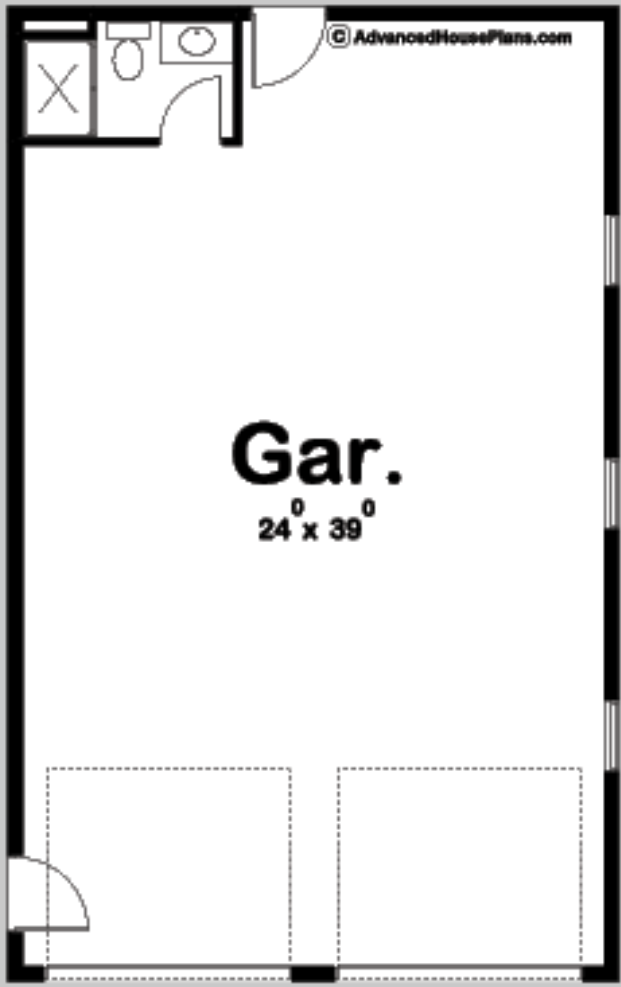

2997815

FALKERS
2 CAR GARAGE WITH 1 BATHROOM

GARAGE AREA: 1000 SQ FT

EXTERIOR DIMENSIONS
25' - 0" WIDE
40' - 0" DEEP

TO ORDER THIS PLAN VISIT WWW.ADVANCEDHOUSEPLANS.COM