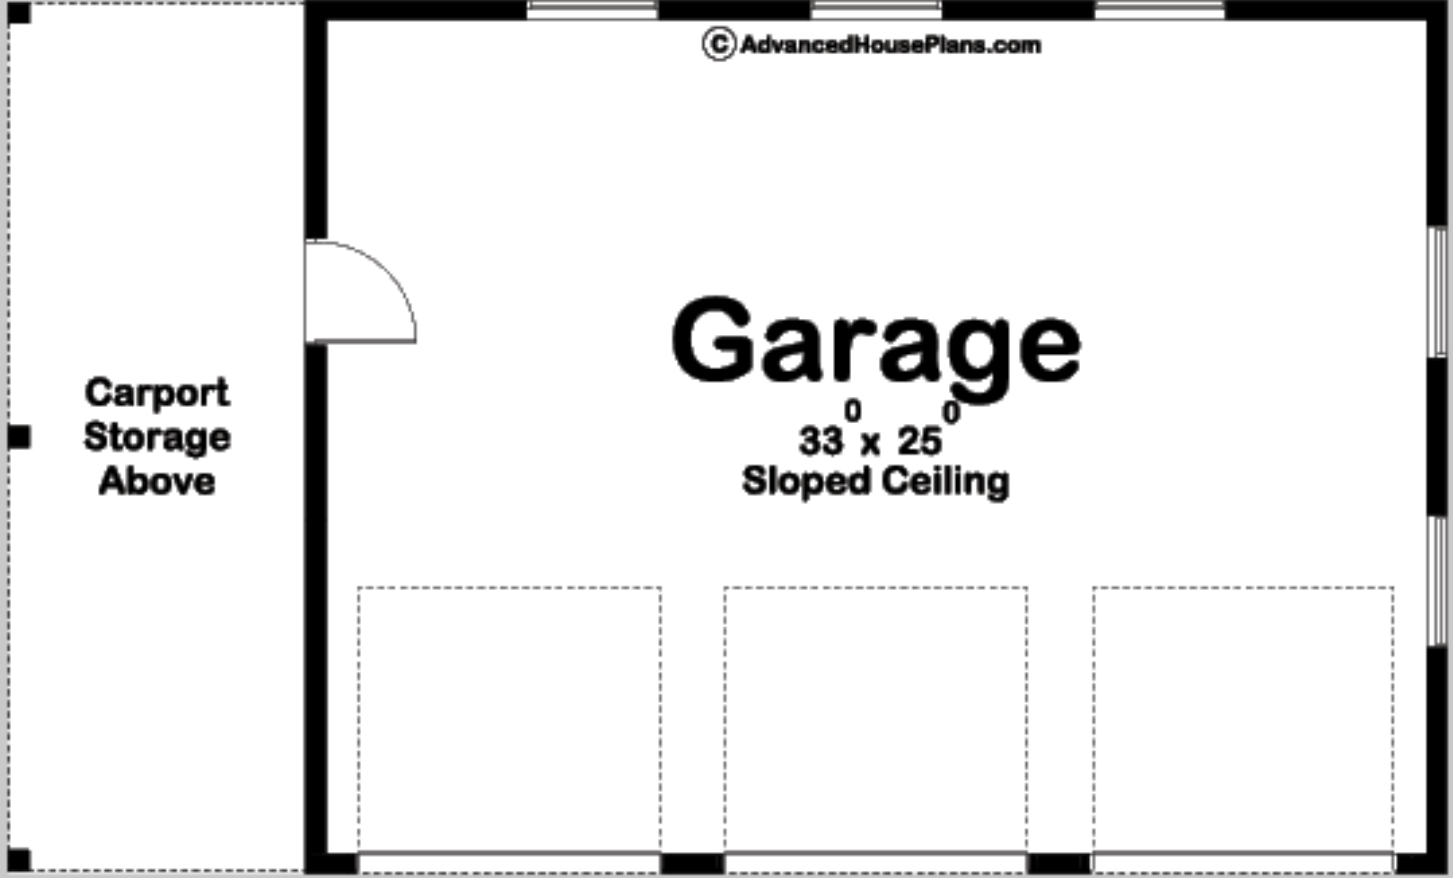

29703

CASSIDY
3 CAR GARAGE WITH CARPORT

GARAGE AREA: 884 SQ FT
CARPORT AREA: 234 SQ FT

EXTERIOR DIMENSIONS
43' - 0" WIDE
26' - 0" DEEP

TO ORDER THIS PLAN VISIT WWW.ADVANCEDHOUSEPLANS.COM