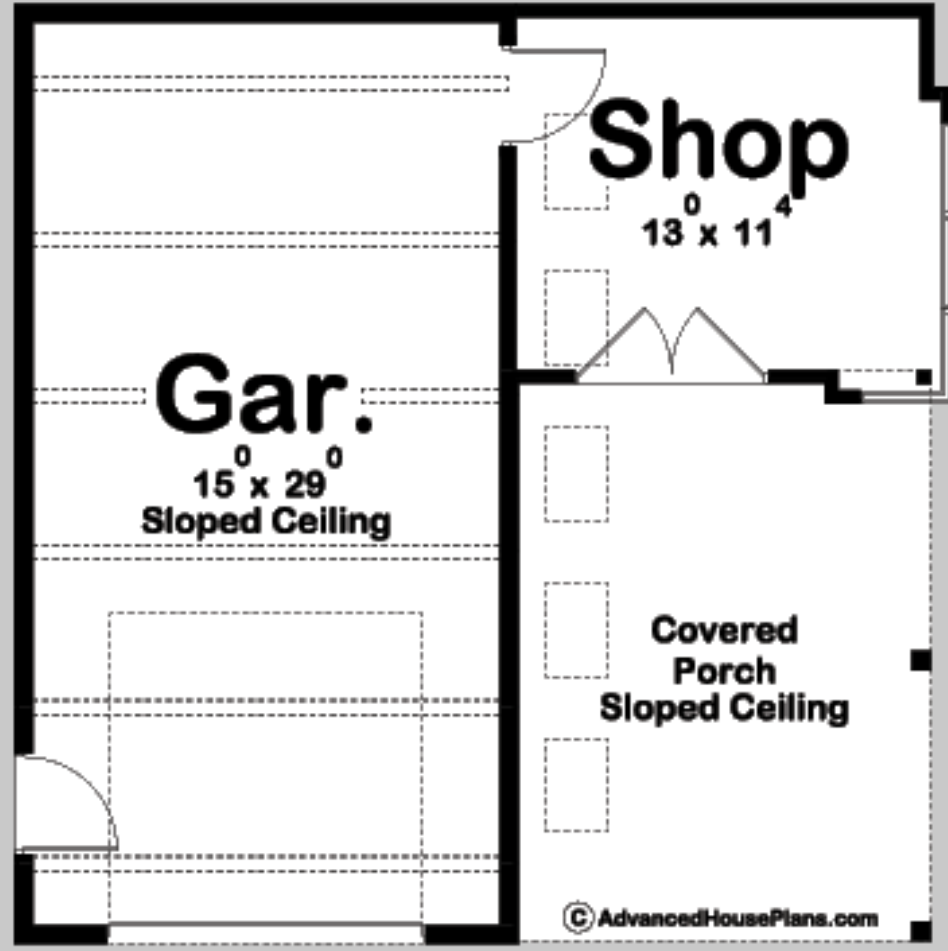

29782

BANKER
1 CAR GARAGE W/ WORKSHOP

GARAGE AREA: 480 SQ FT
WORKSHOP: 169 SQ FT

EXTERIOR DIMENSIONS
30' - 0" WIDE
30' - 0" DEEP

© AdvancedHousePlans.com

TO ORDER THIS PLAN VISIT WWW.ADVANCEDHOUSEPLANS.COM