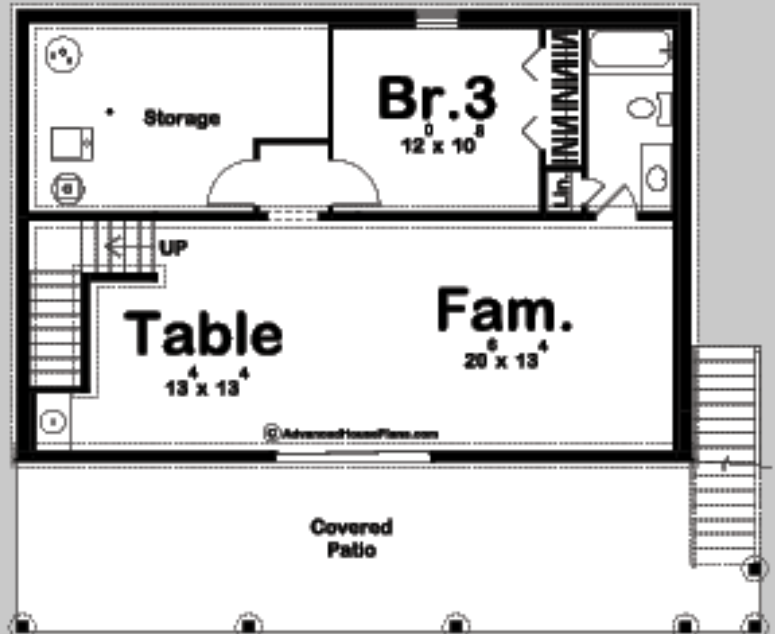

29781

BALENGER

2 BED, 1 BATH, CABIN

MAIN LEVEL:
TOTAL FINISHED:

1014 SQ FT
1014 SQ FT

EXTERIOR DIMENSIONS
43' - 0" WIDE
36' - 0" DEEP

OPTIONAL FINISHED BASEMENT ADDS 735 SQ FT

TO ORDER THIS PLAN VISIT WWW.ADVANCEDHOUSEPLANS.COM