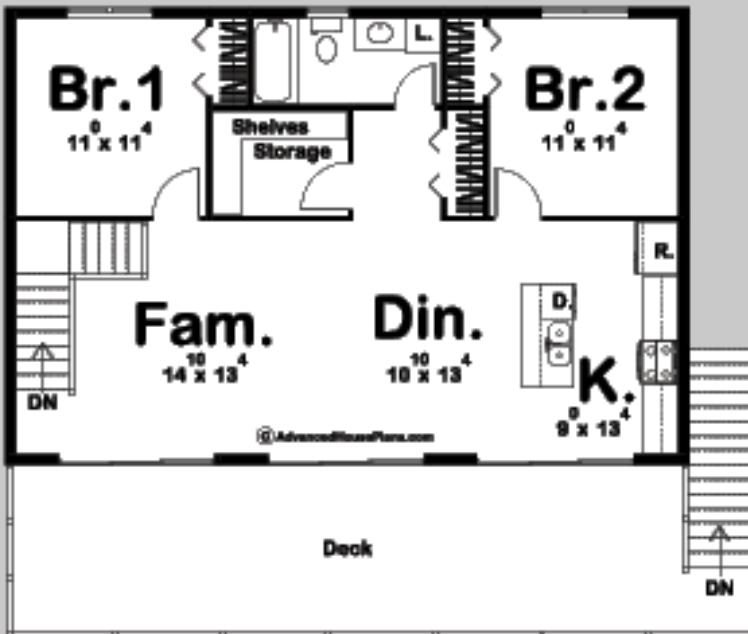

29781

BALENGER

2 BED, 1 BATH, CABIN

MAIN LEVEL:
TOTAL FINISHED:

1014 SQ FT
1014 SQ FT

EXTERIOR DIMENSIONS
43' - 0" WIDE
36' - 0" DEEP

OPTIONAL FINISHED BASEMENT ADDS 735 SQ FT

TO ORDER THIS PLAN VISIT WWW.ADVANCEDHOUSEPLANS.COM