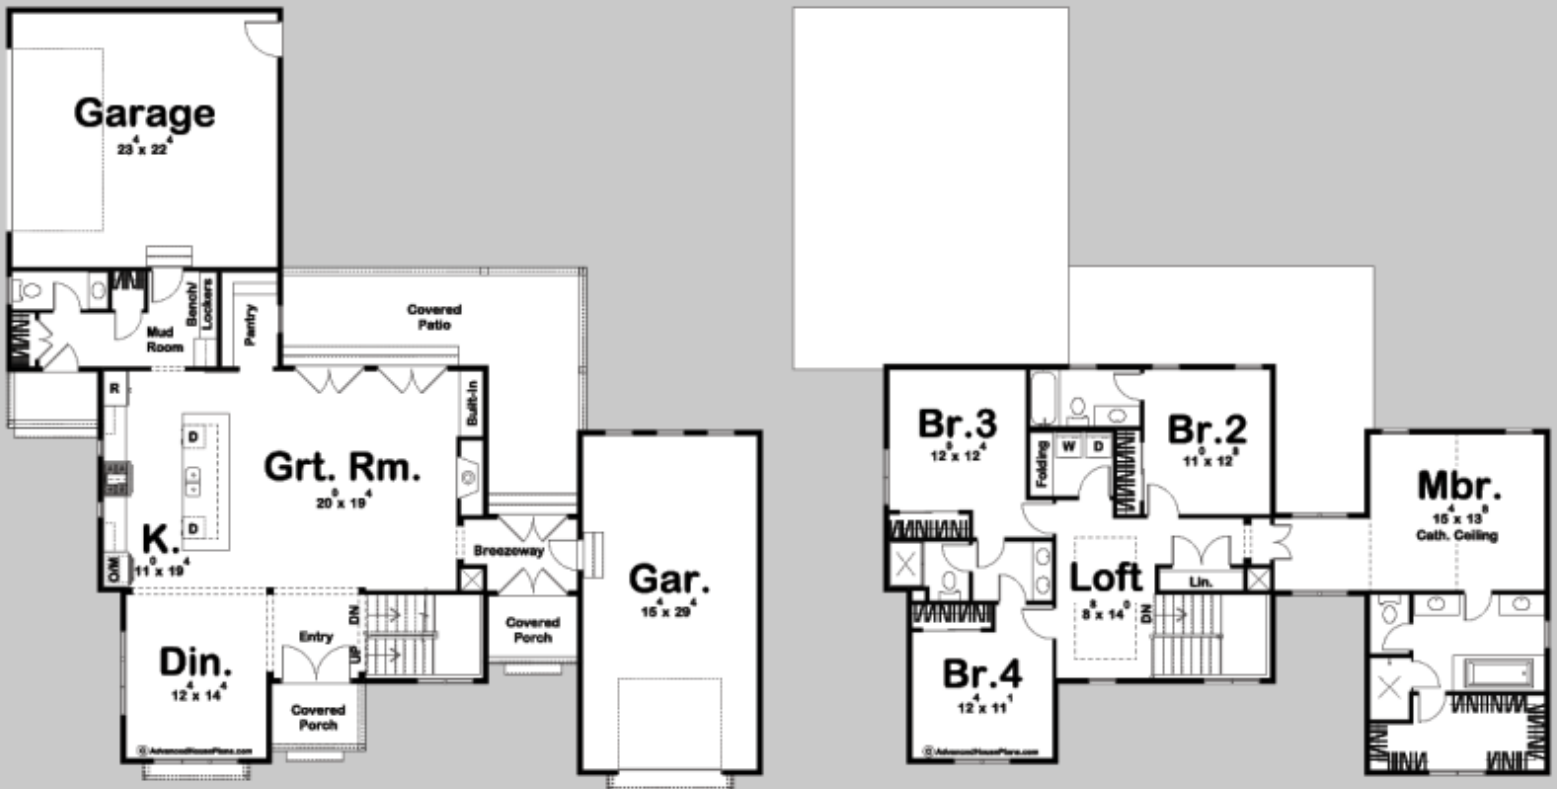

29777

CRAWFORD FARM

4 BED, 4 BATH, 3 CAR GARAGE

MAIN LEVEL: 1298 SQ FT
SECOND LEVEL: 1473 SQ FT
TOTAL FINISHED: 2771 SQ FT

EXTERIOR DIMENSIONS
66' - 0" WIDE
68' - 6" DEEP

TO ORDER THIS PLAN VISIT WWW.ADVANCEDHOUSEPLANS.COM