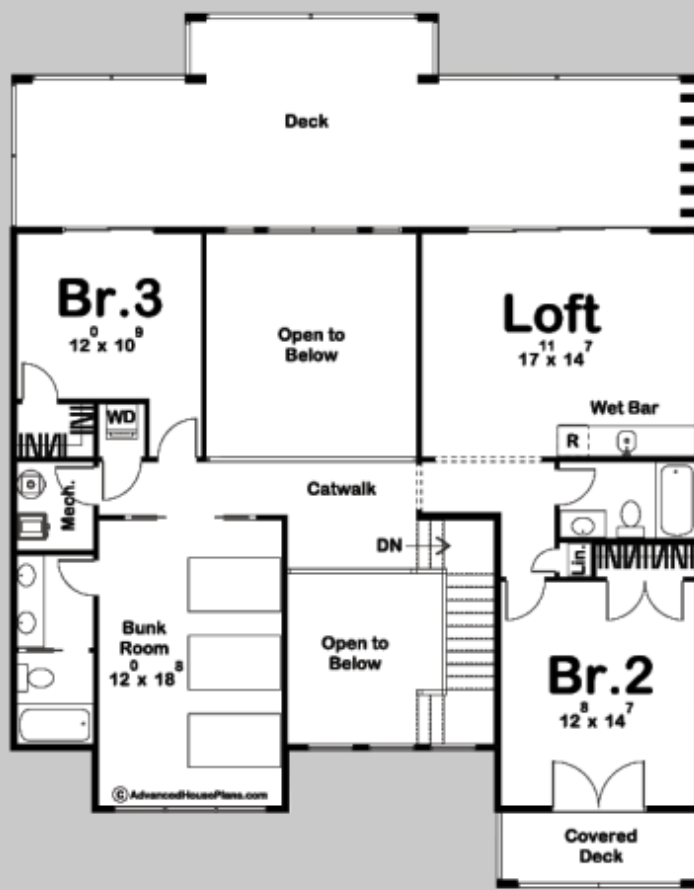

29770

CALADESI ISLE

3 BED, 4 BATH BEACH HOUSE

MAIN LEVEL: 1687 SQ FT
 SECOND LEVEL: 1230 SQ FT
 TOTAL FINISHED: 2917 SQ FT

EXTERIOR DIMENSIONS
 47' - 0" WIDE
 57' - 0" DEEP

TO ORDER THIS PLAN VISIT WWW.ADVANCEDHOUSEPLANS.COM