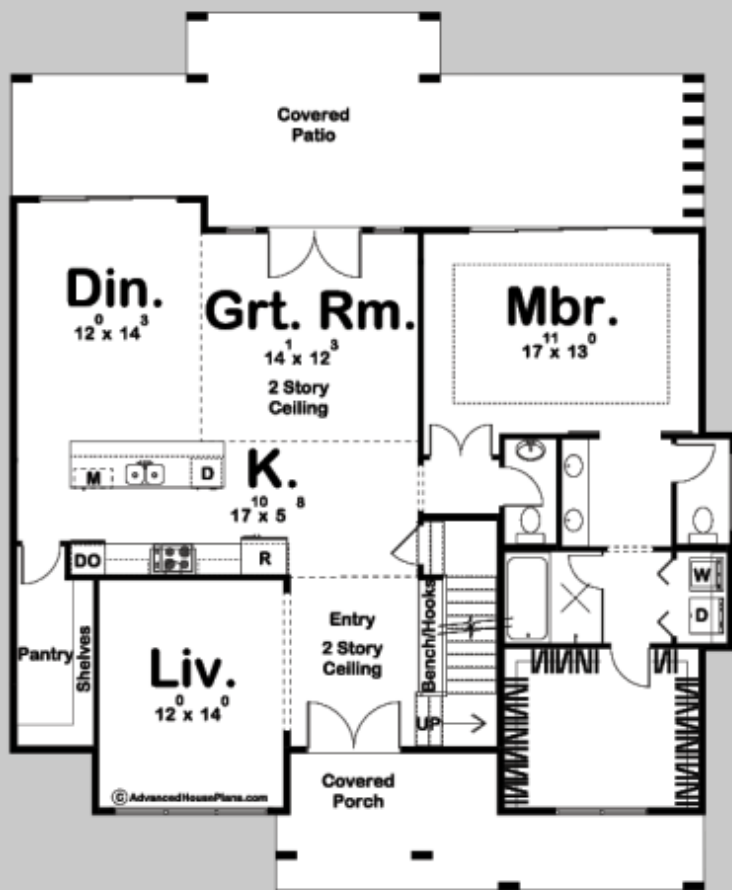

29770

CALADESI ISLE

3 BED, 4 BATH BEACH HOUSE

MAIN LEVEL: 1687 SQ FT
 SECOND LEVEL: 1230 SQ FT
 TOTAL FINISHED: 2917 SQ FT

EXTERIOR DIMENSIONS
 47' - 0" WIDE
 57' - 0" DEEP

TO ORDER THIS PLAN VISIT WWW.ADVANCEDHOUSEPLANS.COM